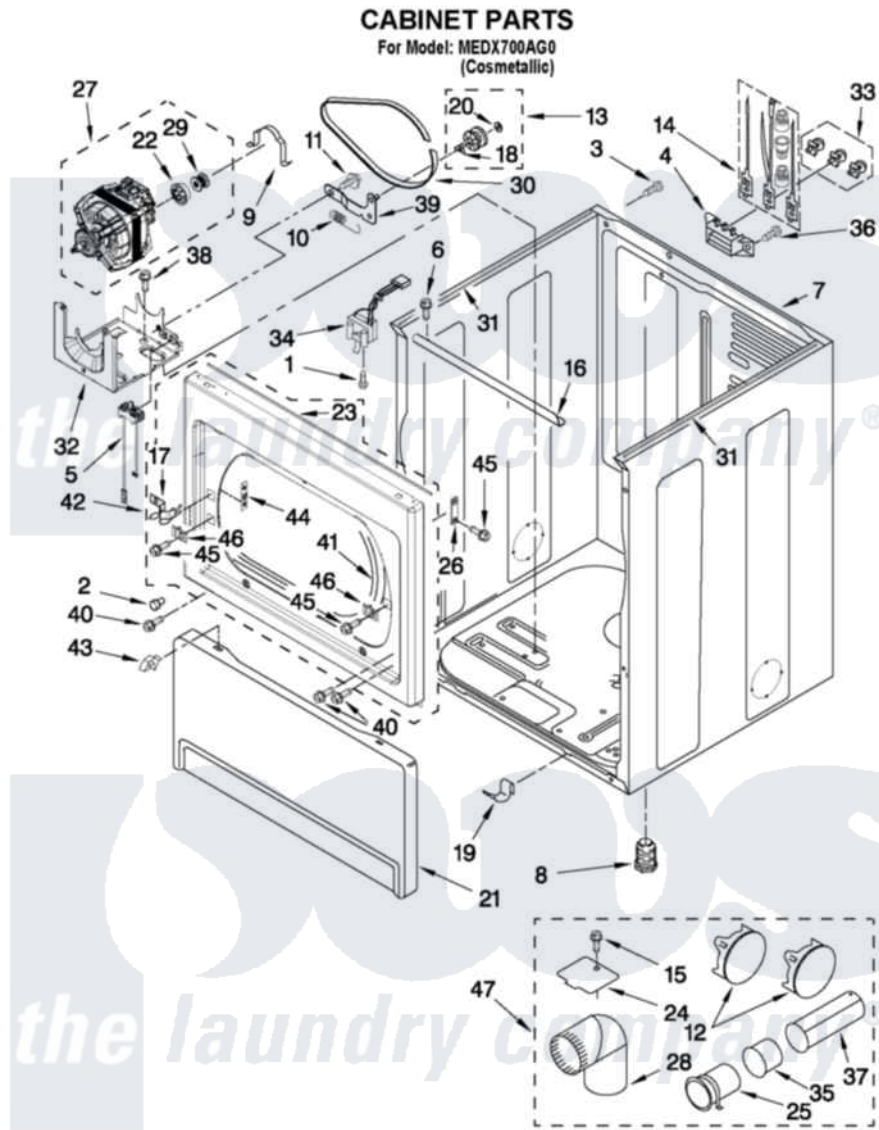

Maytag MEDX700AG0 02 - CABINET PARTS

W10497389

FOR ORDERING INFORMATION REFER TO PARTS PRICE LIST

3

Maytag [Residential Maytag MEDX700AG0 Dryer Parts](#) Parts Diagram 02 - CABINET PARTS

[Click on the part number to view part](#)

Item	Original Part Number	Replaced By	Status	Part Description
1	697773	3395530		Screw
2	693152			Bumper, Console
3	8533971	90767		Screw, 8A X 3/8 HeX Washer Head Tapping
4	3397659			Block, Terminal
5	W10411936			Switch, Broken Belt
6	3390647	488729		Screw
7	W10459657			Cabinet
8	3392100	49621		Feet-Leveling
NI	279810			Foot-Optional
9	W10121316			Plug, Multivent
10	3387374			Spring, Idler
11	3389420			Retainer-Idler 1/4-20 X 1/16
12	W10404617			Plug, Multivent
13	3388672	279640		Pulley-ldr
14	279318			Terminal Tinned And Brass Panel