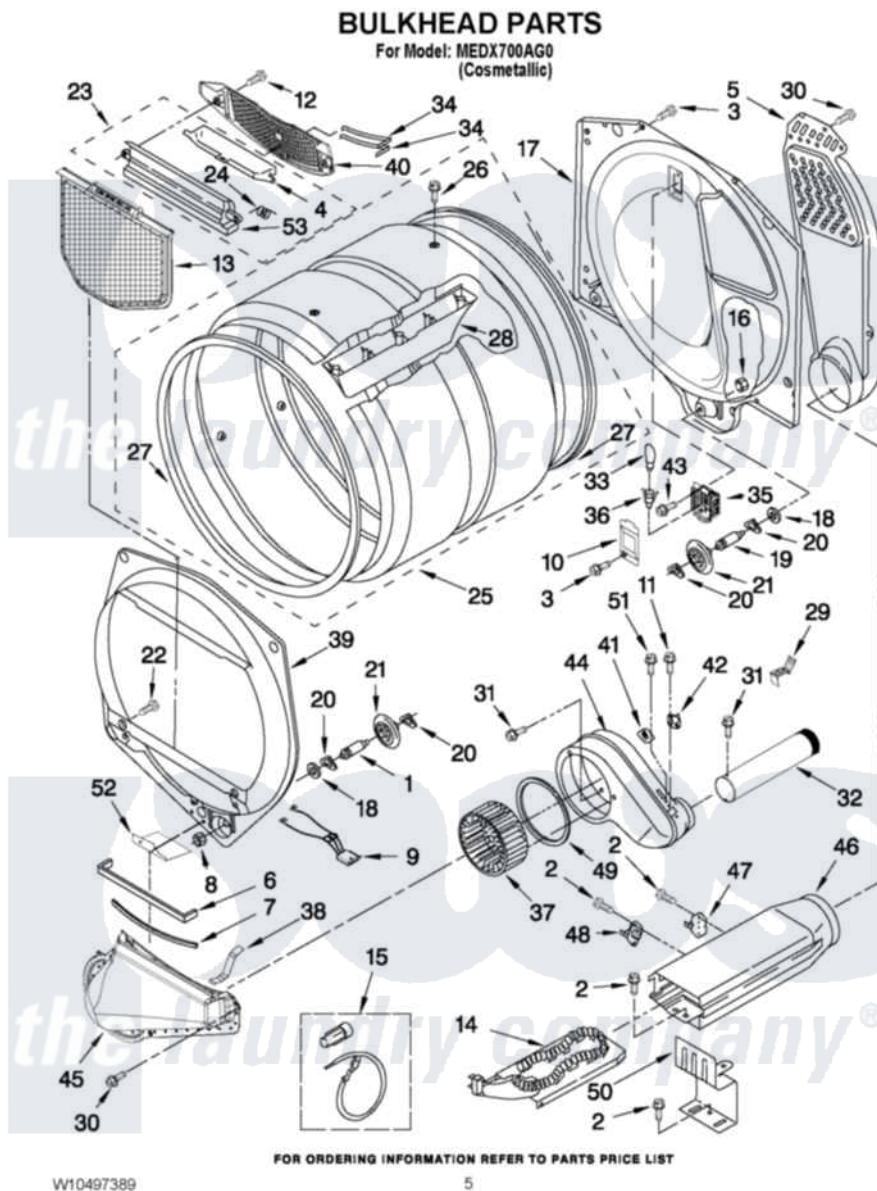

Maytag MEDX700AG0 03 - BULKHEAD PARTS

Maytag [Residential Maytag MEDX700AG0 Dryer Parts](#) Parts Diagram 03 - BULKHEAD PARTS
Click on the part number to view part

Item	Original Part Number	Replaced By	Status	Part Description
1	W10359271			Shaft, Drum Roller Threads
2	90767			Screw, 8A X 3/8 HeX Washer Head Tapping
3	3390647	488729		Screw
4	W10153413			Door, Lint Screen
5	697354	3387911		Duct-Air
6	697813			Seal, Outlet Housing
7	697814	697813		Seal, Outlet Housing
8	3934666	W10080210		Nut, 3/8 X 16
9	W10298258			Harness, Sensor
10	3402841	8532165		Lens, Drum Light
11	693995			Screw, Hex Head
12	3357011	308685		Side Trim)
13	W10049370	W10120998		Screen
14	3387747			Element, Heater
15	279457			Wire Kit, Terminal
16	W10001120	W10080190		Nut, 3/8-16

17	8520836		Bulkhead, Rear
18	3387459	W10080960	Washer, Support
19	W10359272		Shaft, Roller Drum Threads
20	690997		Washer, Thrust
21	W10314171		Roller, Support Assembly
22	3393008	308685	Side Trim)
23	W10153423		Outlet Grille, Housing Assembly
24	3394986		Spring, Lint Screen Door
25	8318215	W10197999	Drum
26	W10219342		Screw, Baffle Mounting
27	W10166807	280114	Seal
28	697693	W10113136	Baffle, Drum
29	8572105		Retainer, Toe Panel
30	8533971	90767	Screw, 8A X 3/8 HeX Washer Head Tapping
31	489463		Screw, 8-18 X 1/16
32	8066224	279936	Kit-Exhst
33	3406124	22002263	Lamp
34	3387223		Electrode, Sensor
35	8578825		Bracket, Drum Light
36	W10214261		Socket, Drum Light Assembly
37	697772		Wheel, Blower
38	W10345456	8066208	Clip-Exhaust
39	697557		Bulkhead, Front
40	W10153412		Grille, Outlet
41	3392519		Thermal Limiter
42	8577274		Thermostat 295F
43	695240	488729	Screw
44	8544362	W10119255	Housing, Blower
45	8066168	W10128606	Duct-Lint
46	3392537		Box, Heater
47	8318314	279973	Kit, Thermal Cut-Off
48	3391914		Thermostat 295 F
49	697770		Seal, Cover Plate Blower Housing
50	8066099		Bracket, Heater Box
51	697773	3395530	Screw
52	W10128629		Shield, Blower Housing
53	W10153414		Outlet, Housing Assembly