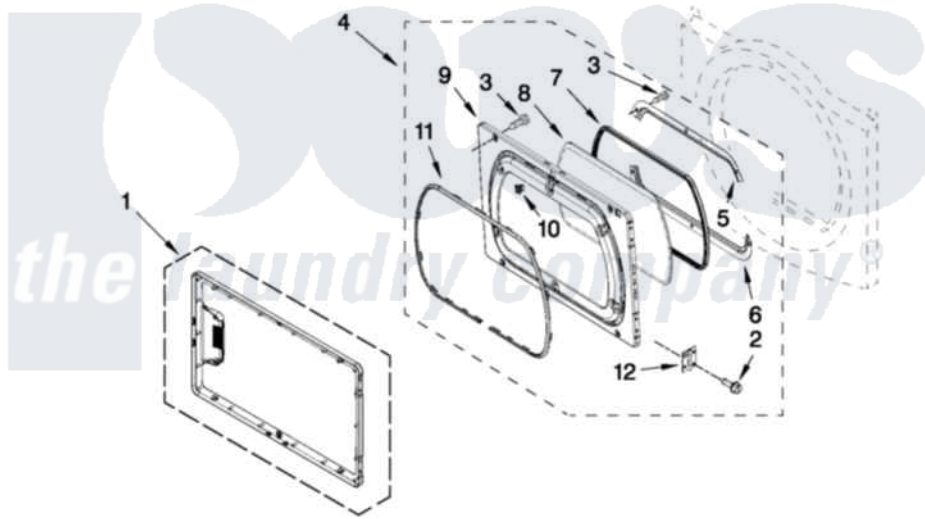

Maytag MEDX700AG0 04 - DOOR PARTS

DOOR PARTS

For Model: MEDX700AG0
(Cosmetallic)

FOR ORDERING INFORMATION REFER TO PARTS PRICE LIST

W10497389

7

Maytag [Residential Maytag MEDX700AG0 Dryer Parts](#) Parts Diagram 04 - DOOR PARTS

[Click on the part number to view part](#)

Item	Original Part Number	Replaced By	Status	Part Description
1	W10461892			Outer Door Assembly
2	342055	488627		Screw
3	3393258	3373329D		Screw
4	W10284132			Inner Door Assembly
5	W10284119			Retainer, Upper, Glass
6	W10284120			Retainer, Lower Glass
7	W10284122			Seal, Window
8	W10284121			Door, Glass
9	W10284132			Inner Door Assembly
10	690081	279570		Latch
11	W10354795			Seal-Door
12	3389247			Hinge And Pin Assembly