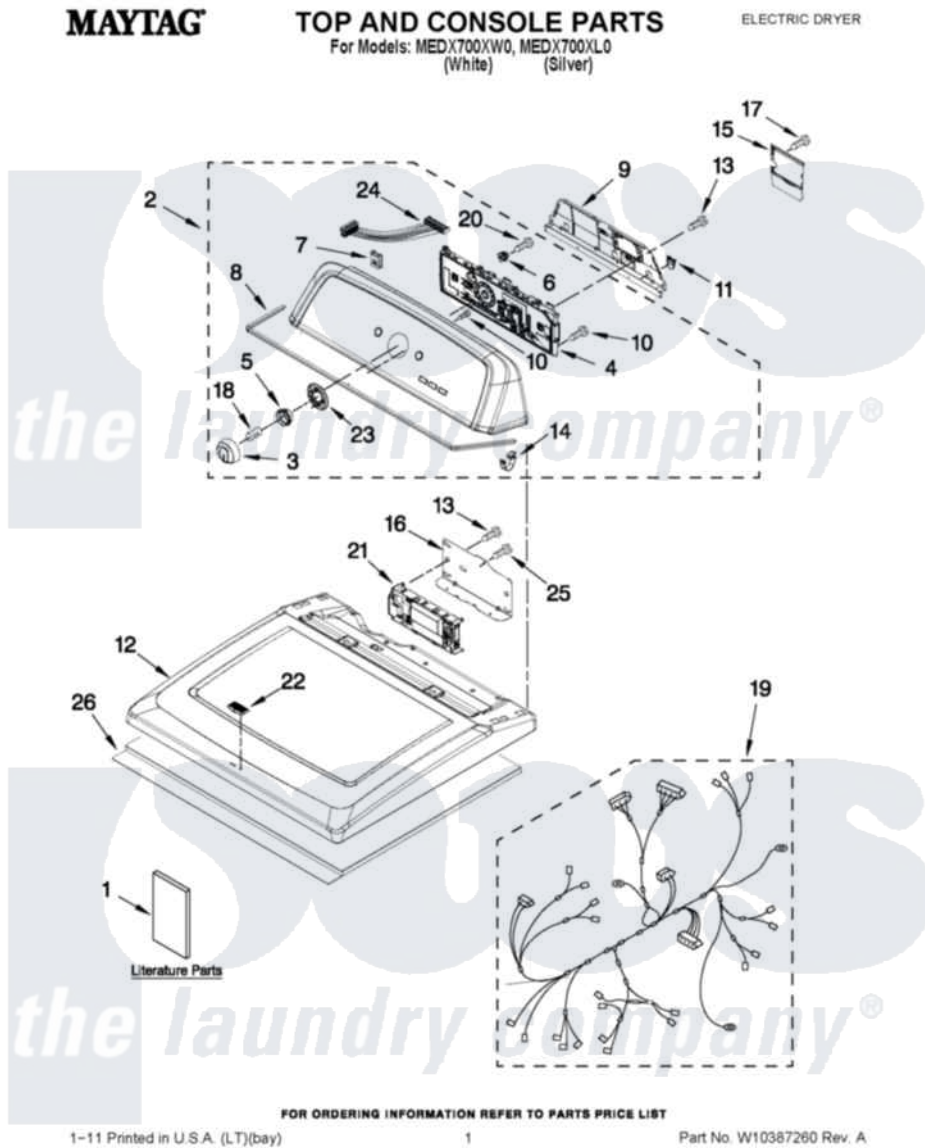

# Maytag MEDX700XL0 01 - TOP AND CONSOLE PARTS

Maytag Residential Maytag MEDX700XL0 Dryer Parts Parts Diagram 01 - TOP AND CONSOLE PARTS  
Click on the part number to view part

Item	Original Part Number	Replaced By	Status	Part Description
1	W10115226		Not Available	INSTALLATION INSTRUCTIONS
"	W10096989		Not Available	GUIDE, USE & CARE
"	W10097019		Not Available	TECH SHEET
2	<a href="#">W10293248</a>			Console Assembly
"	<a href="#">W10293249</a>			Console Assembly
3	<a href="#">W10251381</a>			Knob, Control
"	<a href="#">W10251384</a>			Knob, Control
4	<a href="#">W10272644</a>			User Interface Assembly
5	<a href="#">W10326923</a>			Spacer, Knob
6	<a href="#">W10274524</a>			Tensioner, Facia
7	<a href="#">W10298336</a>			8-18 Nch, U-Type NUT
8	<a href="#">W10280079</a>			Seal, Console
9	<a href="#">W10096969</a>			Panel, Rear Console
10	<a href="#">3196172</a>			Screw, 6-19 X 3/8
11	<a href="#">W10279552</a>			Plug-Upper Rear Panel
12	<a href="#">W10268730</a>			Top

"	<a href="#">W10268731</a>		Top
13	3390647	<a href="#">488729</a>	Screw
14	<a href="#">8312709</a>		Clip-Console
15	W10286180	<a href="#">W10119283</a>	Cover, Terminal Block
16	<a href="#">W10271580</a>		Bracket, Motor Control
17	3390814	<a href="#">90767</a>	Screw, 8A X 3/8 HeX Washer Head Tapping
18	<a href="#">8536939</a>		Clip, Knob
19	<a href="#">W10287252</a>		Harness, Electric
20	<a href="#">W10219342</a>		Screw, Baffle Mounting
21	W10296532	<a href="#">W10214009</a>	Control, Electronic
22	<a href="#">W10323735</a>		Badge
23	<a href="#">W10305134</a>		Bezel, Cycle Trim
24	<a href="#">W10285494</a>		Cable, User Interface
25	8533971	<a href="#">90767</a>	Screw, 8A X 3/8 HeX Washer Head Tapping
26	<a href="#">W10123956</a>		Dampening Panel