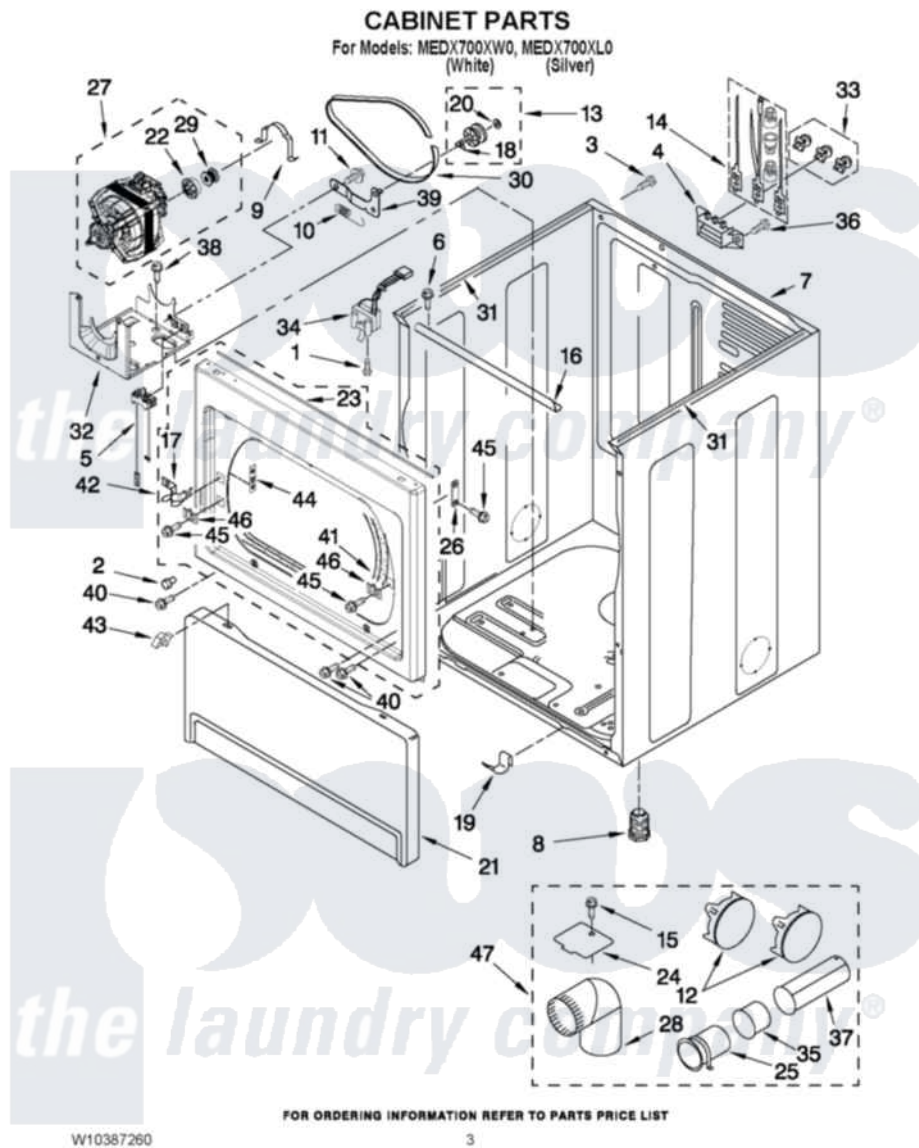

Maytag MEDX700XL0 02 - CABINET PARTS

Maytag Residential Maytag MEDX700XL0 Dryer Parts Parts Diagram 02 - CABINET PARTS
Click on the part number to view part

Item	Original Part Number	Replaced By	Status	Part Description
1	697773	3395530		Screw
2	693152			Bumper, Console
3	8533971	90767		Screw, 8A X 3/8 HeX Washer Head Tapping
4	3397659			Block, Terminal
5	W10246525	W10314253		Switch, Assembly Broken Belt
6	3390647	488729		Screw
7	8310656			Cabinet
"	W10292891			Cabinet
8	3392100	49621		Feet-Leveling
NI	279810			Foot-Optional
9	660658			Clamp, Motor Mounting 343481 685441
10	3387374			Spring, Idler
11	3389420			Retainer-Idler 1/4-20 X 1/16
12	49252			Plug, Multivalent
"	W10151499	W10404617		Plug, Multivalent

13	3388672	279640	Pulley-ldr
14	279318		Terminal Tinned And Brass Panel
15	3390646	W10139210	Screw, 8-18 X 5/16
16	W10236068		Bracket, Cabinet
17	3403431		Strike, Panel
18	690997		Washer, Thrust
19	W10291934		Clip
20	W10121334		Washer, Thrust
21	697215	3406797	Toe Panel
"	W10096974		Toe Panel
22	3393657		Restrainer, Belt
23	W10312811		Seal, Spill Guard
24	3394331		Plate Cover
25	8563747		Exhaust Pipe Medium Pipe
26	W10191265		Plug, Hinge Screw Front Panel
"	W10304147		Plug, Hinge Screw
27	W10281085	W10396038	Motor Assembly 60 Hz
28	49026		4" - 90° Elbow
29	3389729		Pulley, Motor
30	W10112954		Belt, Drive
31	W10336128		Seal, Spill Guard
32	W10242878		Bracket, Motor Mounting
33	279393		Terminal Block Screw Kit
34	3406107		Door Switch Assembly
35	8563750		Exhaust Pipe
36	3393008	308685	Side Trim)
37	8563749		Exhaust Pipe
38	343641	681414	Screw, 10AB X 1/2
39	3388674	W10118756	Idler Bracket
40	3357011	308685	Side Trim)
41	3387242		Seal, Front Panel
42	W10362983		Upper Front Panel
"	W10362984		Upper Front Panel
43	3388229		Retainer, Toe Panel
44	3390902		Clip, Door Hinge
45	342055	488627	Screw
46	3403630		Plug, Strike Hole
"	W10097055		Plug, Strike
NI	W10331132		Dryer Exhaust Kit