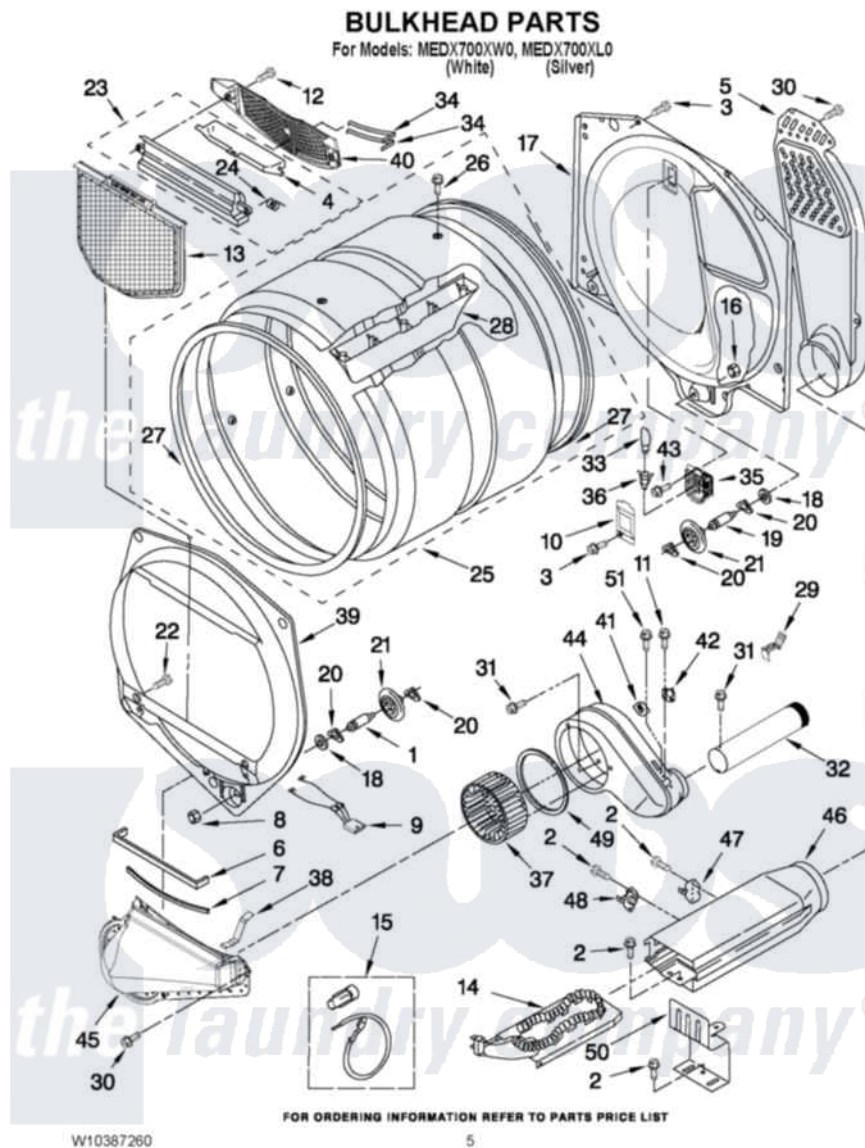

Maytag MEDX700XL0 03 - BULKHEAD PARTS

Maytag [Residential Maytag MEDX700XL0 Dryer Parts](#) Parts Diagram 03 - BULKHEAD PARTS
 Click on the part number to view part

Item	Original Part Number	Replaced By	Status	Part Description
1	W10359271			Shaft, Drum Roller Threads
2	90767			Screw, 8A X 3/8 HeX Washer Head Tapping
3	3390647	488729		Screw
4	W10153413			Door, Lint Screen
5	697354	3387911		Duct-Air
6	697813			Seal, Outlet Housing
7	697814	697813		Seal, Outlet Housing
8	3934666	W10080210		Nut, 3/8 X 16
9	W10298258			Harness, Sensor
10	3402841	8532165		Lens, Drum Light
11	693995			Screw, Hex Head
12	3357011	308685		Side Trim)
13	W10049370	W10120998		Screen
14	3387747			Element, Heater
15	279457			Wire Kit, Terminal
16	W10001120	W10080190		Nut, 3/8-16

17	8520836		Bulkhead, Rear
18	3387459	W10080960	Washer, Support
19	W10359272		Shaft, Roller Drum Threads
20	690997		Washer, Thrust
21	W10314171		Roller, Support Assembly
22	3393008	308685	Side Trim)
23	W10153423		Outlet Grille, Housing Assembly
24	3394986		Spring, Lint Screen Door
25	8318215	W10197999	Drum
26	W10219342		Screw, Baffle Mounting
27	W10166807	280114	Seal
28	697693	W10113136	Baffle, Drum
29	8572105		Retainer, Toe Panel
30	8533971	90767	Screw, 8A X 3/8 HeX Washer Head Tapping
31	489463		Screw, 8-18 X 1/16
32	8066224	279936	Kit-Exhst
33	3406124	22002263	Lamp
34	3387223		Electrode, Sensor
35	8578825		Bracket, Drum Light
36	W10214261		Socket, Drum Light Assembly
37	697772		Wheel, Blower
38	8066208		Clip-Exhaust
39	697557		Bulkhead, Front
40	W10153412		Grille, Outlet
41	3392519		Thermal Limiter
42	8577274		Thermostat 295F
43	487909	488729	Screw
44	8544362	W10119255	Housing, Blower
45	8066168	W10128606	Duct-Lint
46	3392537		Box, Heater
47	8318314	279973	Kit, Thermal Cut-Off
48	3391914		Thermostat 295 F
49	697770		Seal, Cover Plate Blower Housing
50	8066099		Bracket, Heater Box
51	697773	3395530	Screw