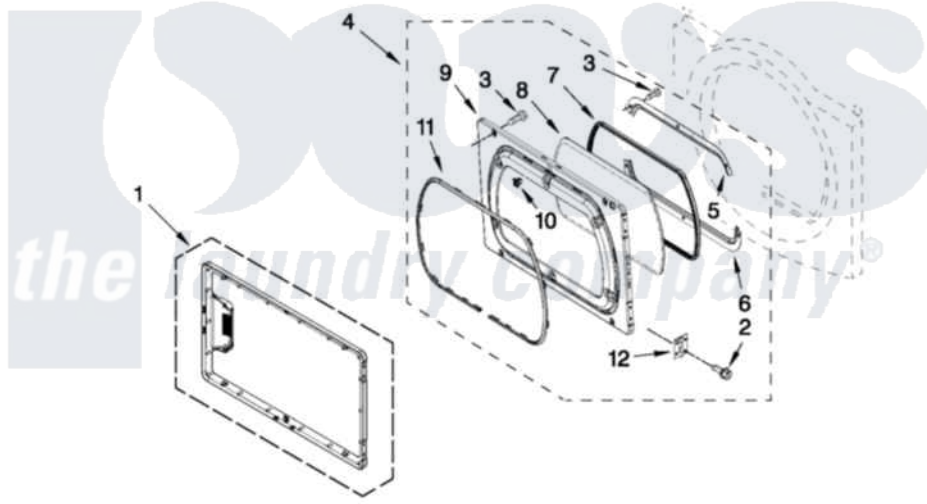

# Maytag MEDX700XL0 04 - DOOR PARTS

## DOOR PARTS

For Models: MEDX700XW0, MEDX700XL0  
(White) (Silver)

FOR ORDERING INFORMATION REFER TO PARTS PRICE LIST

W10387260

7

Maytag [Residential Maytag MEDX700XL0 Dryer Parts](#) Parts Diagram 04 - DOOR PARTS

[Click on the part number to view part](#)

Item	Original Part Number	Replaced By	Status	Part Description
1	<a href="#">W10284127</a>			Outer Door Assembly
"	<a href="#">W10284144</a>			Door, Outer Assembly
2	342055	<a href="#">488627</a>		Screw
3	3393258	<a href="#">3373329D</a>		Screw
4	<a href="#">W10284132</a>			Inner Door Assembly
5	<a href="#">W10284119</a>			Retainer, Upper, Glass
6	<a href="#">W10284120</a>			Retainer, Lower Glass
7	<a href="#">W10284122</a>			Seal, Window
8	<a href="#">W10284121</a>			Door, Glass
9	<a href="#">W10284132</a>			Inner Door Assembly
10	690081	<a href="#">279570</a>		Latch
11	<a href="#">W10354795</a>			Seal-Door
12	<a href="#">W10330875</a>			Hinge And Pin Assembly
"	<a href="#">W10330876</a>			Hinge And Pin Assembly