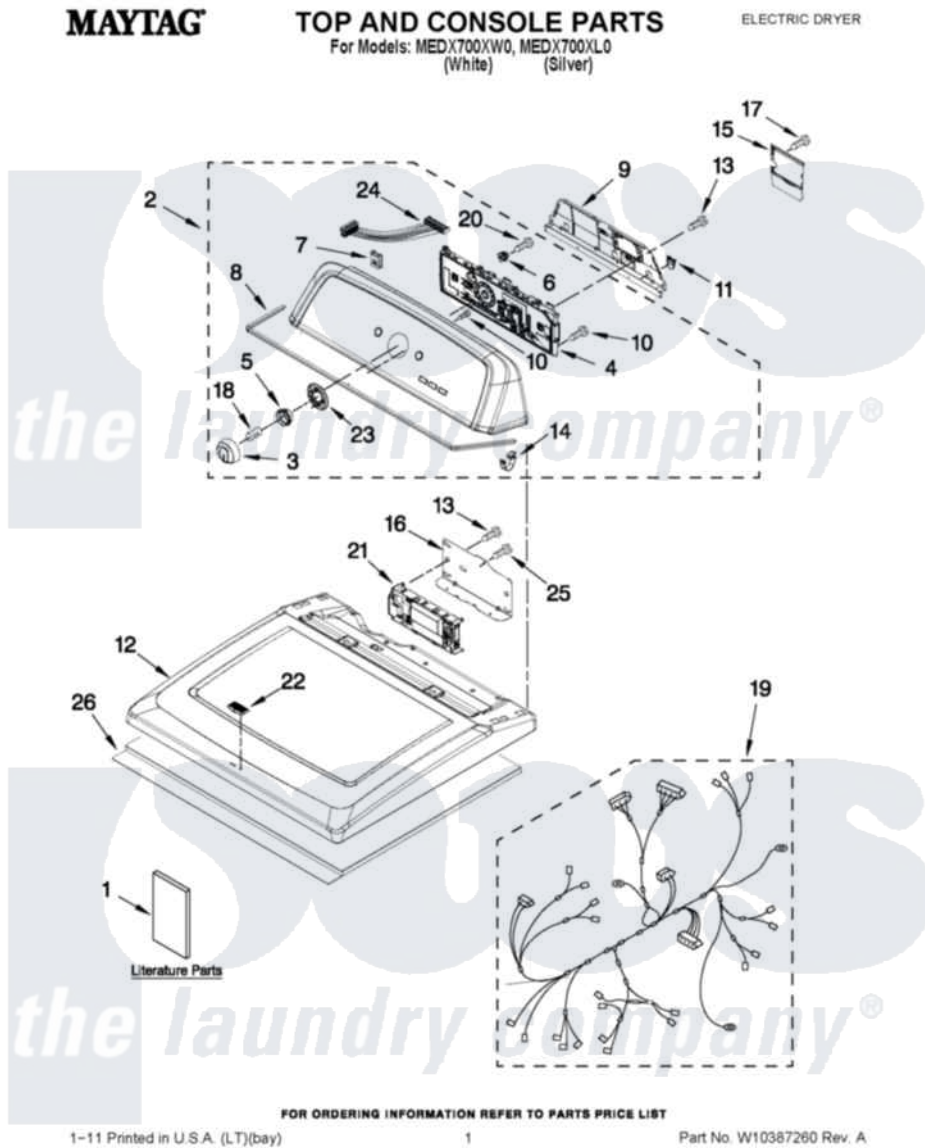

Maytag MEDX700XW0 01 - TOP AND CONSOLE PARTS

Maytag Residential Maytag MEDX700XW0 Dryer Parts Parts Diagram 01 - TOP AND CONSOLE PARTS
 Click on the part number to view part

Item	Original Part Number	Replaced By	Status	Part Description
1	W10115226		Not Available	INSTALLATION INSTRUCTIONS
"	W10096989		Not Available	GUIDE, USE & CARE
"	W10097019		Not Available	TECH SHEET
2	W10293248			Console Assembly
"	W10293249			Console Assembly
3	W10251381			Knob, Control
"	W10251384			Knob, Control
4	W10272644			User Interface Assembly
5	W10326923			Spacer, Knob
6	W10274524			Tensioner, Facia
7	W10298336			8-18 Nch, U-Type NUT
8	W10280079			Seal, Console
9	W10096969			Panel, Rear Console
10	3196172			Screw, 6-19 X 3/8
11	W10279552			Plug-Upper Rear Panel
12	W10268730			Top

"	W10268731		Top
13	3390647	488729	Screw
14	8312709		Clip-Console
15	W10286180	W10119283	Cover, Terminal Block
16	W10271580		Bracket, Motor Control
17	3390814	90767	Screw, 8A X 3/8 HeX Washer Head Tapping
18	8536939		Clip, Knob
19	W10287252		Harness, Electric
20	W10219342		Screw, Baffle Mounting
21	W10296532	W10214009	Control, Electronic
22	W10323735		Badge
23	W10305134		Bezel, Cycle Trim
24	W10285494		Cable, User Interface
25	8533971	90767	Screw, 8A X 3/8 HeX Washer Head Tapping
26	W10123956		Dampening Panel