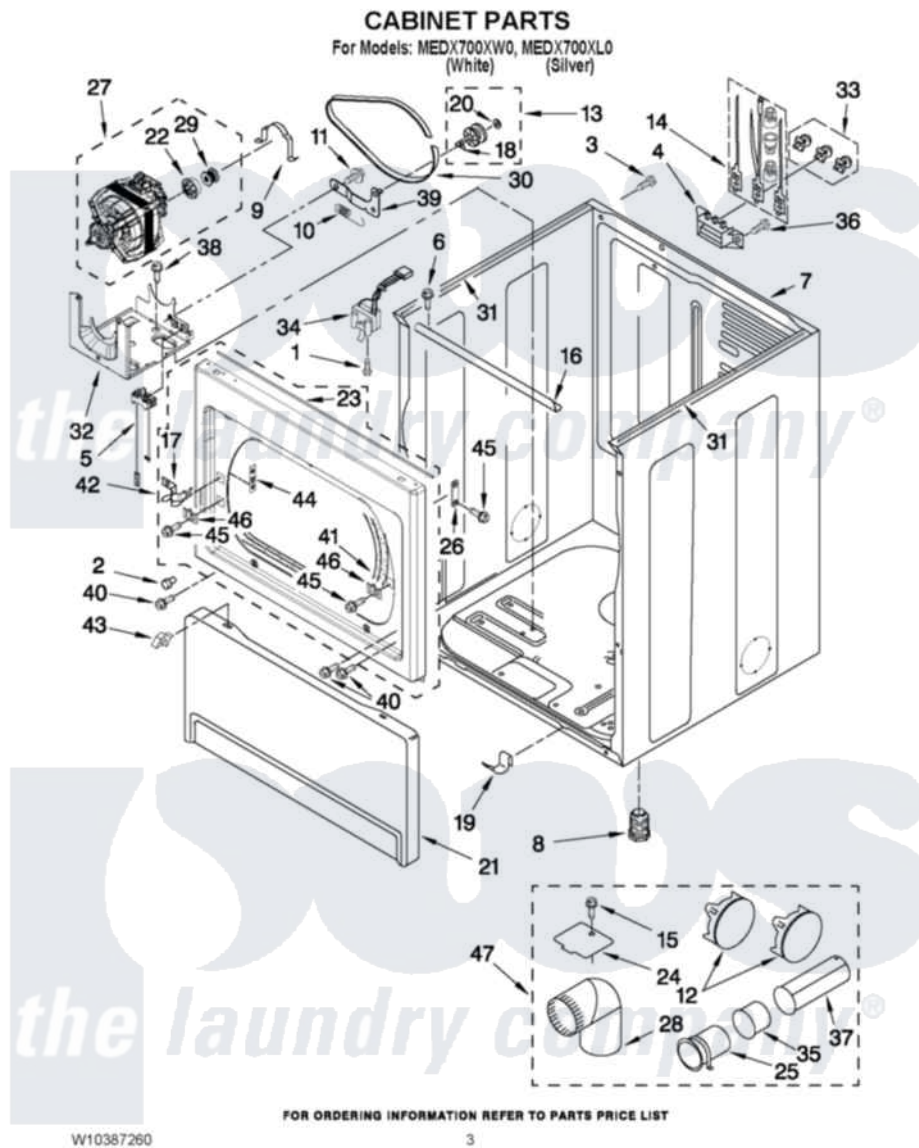

Maytag MEDX700XW0 02 - CABINET PARTS

Maytag Residential Maytag MEDX700XW0 Dryer Parts Parts Diagram 02 - CABINET PARTS
 Click on the part number to view part

Item	Original Part Number	Replaced By	Status	Part Description
1	697773	3395530		Screw
2	693152			Bumper, Console
3	8533971	90767		Screw, 8A X 3/8 HeX Washer Head Tapping
4	3397659			Block, Terminal
5	W10246525	W10314253		Switch, Assembly Broken Belt
6	3390647	488729		Screw
7	8310656			Cabinet
"	W10292891			Cabinet
8	3392100	49621		Feet-Leveling
NI	279810			Foot-Optional
9	660658			Clamp, Motor Mounting 343481 685441
10	3387374			Spring, Idler
11	3389420			Retainer-Idler 1/4-20 X 1/16
12	49252			Plug, Multivalent
"	W10151499	W10404617		Plug, Multivalent

13	3388672	279640	Pulley-ldr
14	279318		Terminal Tinned And Brass Panel
15	3390646	W10139210	Screw, 8-18 X 5/16
16	W10236068		Bracket, Cabinet
17	3403431		Strike, Panel
18	690997		Washer, Thrust
19	W10291934		Clip
20	W10121334		Washer, Thrust
21	697215	3406797	Toe Panel
"	W10096974		Toe Panel
22	3393657		Restrainer, Belt
23	W10312811		Seal, Spill Guard
24	3394331		Plate Cover
25	8563747		Exhaust Pipe Medium Pipe
26	W10191265		Plug, Hinge Screw Front Panel
"	W10304147		Plug, Hinge Screw
27	W10281085	W10396038	Motor Assembly 60 Hz
28	49026		4" - 90° Elbow
29	3389729		Pulley, Motor
30	W10112954		Belt, Drive
31	W10336128		Seal, Spill Guard
32	W10242878		Bracket, Motor Mounting
33	279393		Terminal Block Screw Kit
34	3406107		Door Switch Assembly
35	8563750		Exhaust Pipe
36	3393008	308685	Side Trim)
37	8563749		Exhaust Pipe
38	343641	681414	Screw, 10AB X 1/2
39	3388674	W10118756	Idler Bracket
40	3357011	308685	Side Trim)
41	3387242		Seal, Front Panel
42	W10362983		Upper Front Panel
"	W10362984		Upper Front Panel
43	3388229		Retainer, Toe Panel
44	3390902		Clip, Door Hinge
45	342055	488627	Screw
46	3403630		Plug, Strike Hole
"	W10097055		Plug, Strike
NI	W10331132		Dryer Exhaust Kit