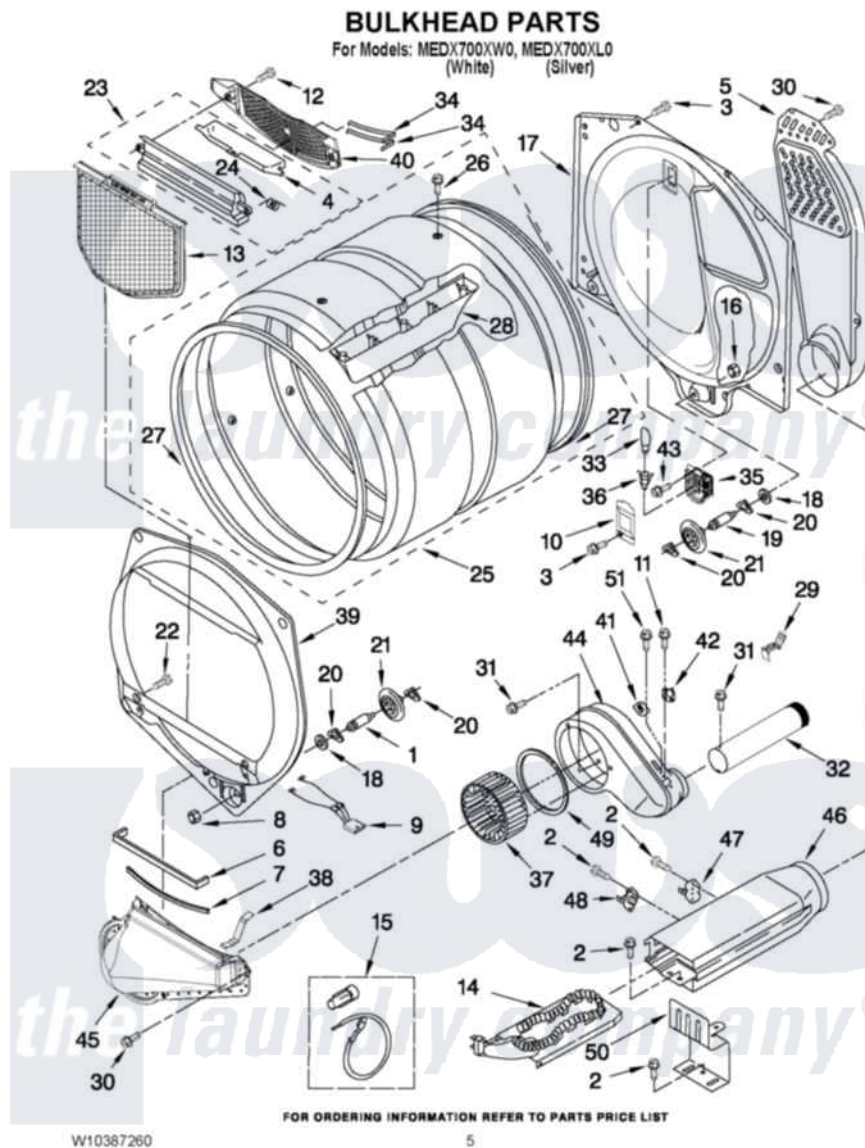

Maytag MEDX700XW0 03 - BULKHEAD PARTS

Maytag Residential Maytag MEDX700XW0 Dryer Parts Parts Diagram 03 - BULKHEAD PARTS
 Click on the part number to view part

Item	Original Part Number	Replaced By	Status	Part Description
1	W10359271			Shaft, Drum Roller Threads
2	90767			Screw, 8A X 3/8 HeX Washer Head Tapping
3	3390647	488729		Screw
4	W10153413			Door, Lint Screen
5	697354	3387911		Duct-Air
6	697813			Seal, Outlet Housing
7	697814	697813		Seal, Outlet Housing
8	3934666	W10080210		Nut, 3/8 X 16
9	W10298258			Harness, Sensor
10	3402841	8532165		Lens, Drum Light
11	693995			Screw, Hex Head
12	3357011	308685		Side Trim)
13	W10049370	W10120998		Screen
14	3387747			Element, Heater
15	279457			Wire Kit, Terminal
16	W10001120	W10080190		Nut, 3/8-16

17	8520836		Bulkhead, Rear
18	3387459	W10080960	Washer, Support
19	W10359272		Shaft, Roller Drum Threads
20	690997		Washer, Thrust
21	W10314171		Roller, Support Assembly
22	3393008	308685	Side Trim)
23	W10153423		Outlet Grille, Housing Assembly
24	3394986		Spring, Lint Screen Door
25	8318215	W10197999	Drum
26	W10219342		Screw, Baffle Mounting
27	W10166807	280114	Seal
28	697693	W10113136	Baffle, Drum
29	8572105		Retainer, Toe Panel
30	8533971	90767	Screw, 8A X 3/8 HeX Washer Head Tapping
31	489463		Screw, 8-18 X 1/16
32	8066224	279936	Kit-Exhst
33	3406124	22002263	Lamp
34	3387223		Electrode, Sensor
35	8578825		Bracket, Drum Light
36	W10214261		Socket, Drum Light Assembly
37	697772		Wheel, Blower
38	8066208		Clip-Exhaust
39	697557		Bulkhead, Front
40	W10153412		Grille, Outlet
41	3392519		Thermal Limiter
42	8577274		Thermostat 295F
43	487909	488729	Screw
44	8544362	W10119255	Housing, Blower
45	8066168	W10128606	Duct-Lint
46	3392537		Box, Heater
47	8318314	279973	Kit, Thermal Cut-Off
48	3391914		Thermostat 295 F
49	697770		Seal, Cover Plate Blower Housing
50	8066099		Bracket, Heater Box
51	697773	3395530	Screw