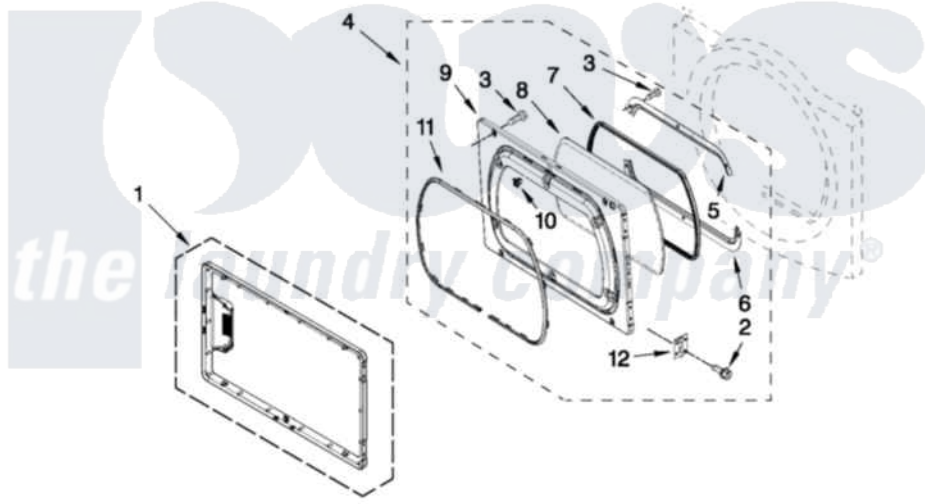

# Maytag MEDX700XW0 04 - DOOR PARTS

## DOOR PARTS

For Models: MEDX700XW0, MEDX700XL0  
(White) (Silver)

FOR ORDERING INFORMATION REFER TO PARTS PRICE LIST

W10387260

7

Maytag [Residential Maytag MEDX700XW0 Dryer Parts](#) Parts Diagram 04 - DOOR PARTS

[Click on the part number to view part](#)

Item	Original Part Number	Replaced By	Status	Part Description
1	<a href="#">W10284127</a>			Outer Door Assembly
"	<a href="#">W10284144</a>			Door, Outer Assembly
2	342055	<a href="#">488627</a>		Screw
3	3393258	<a href="#">3373329D</a>		Screw
4	<a href="#">W10284132</a>			Inner Door Assembly
5	<a href="#">W10284119</a>			Retainer, Upper, Glass
6	<a href="#">W10284120</a>			Retainer, Lower Glass
7	<a href="#">W10284122</a>			Seal, Window
8	<a href="#">W10284121</a>			Door, Glass
9	<a href="#">W10284132</a>			Inner Door Assembly
10	690081	<a href="#">279570</a>		Latch
11	<a href="#">W10354795</a>			Seal-Door
12	<a href="#">W10330875</a>			Hinge And Pin Assembly
"	<a href="#">W10330876</a>			Hinge And Pin Assembly