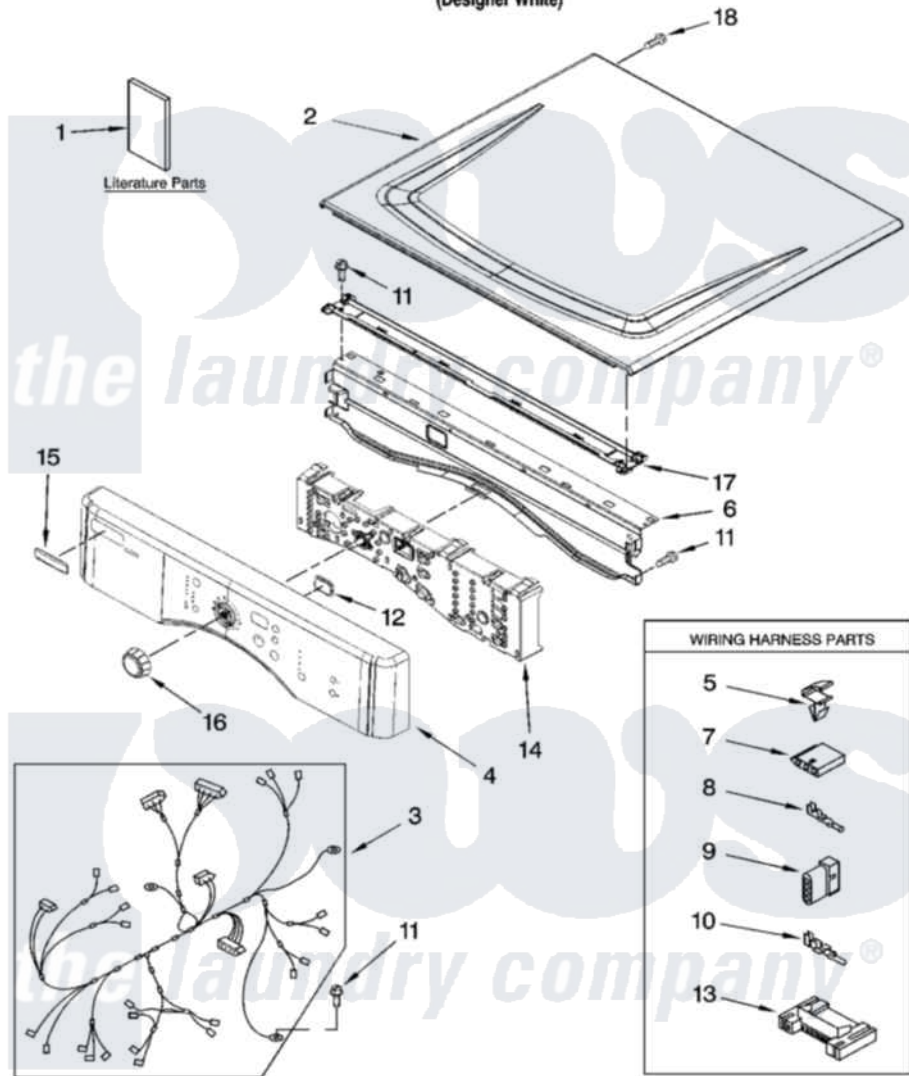

Maytag MEDZ400TQ2 01 - TOP AND CONSOLE PARTS

TOP AND CONSOLE PARTS

For Model: MEDZ400TQ2
(Designer White)

27" Electric Dryer

12-07 Printed in U.S.A. (LT)

1

Part No. W10179055 Rev. A

Maytag Residential Maytag MEDZ400TQ2 Dryer Parts Parts Diagram 01 - TOP AND CONSOLE PARTS

[Click on the part number to view part](#)

Item	Original Part Number	Replaced By	Status	Part Description
1	W10112937			Use And Care Guide
"	W10117402		Not Available	Tech Sheet
"	W10117403		Not Available	Guide, Quick Start
2	8563730	W10336080		Top
3	W10110972			Harness, Main
4	W10117384			Panel, Console
5	3394427			Clip-Harness
6	8565237			Bracket, Console
7	353424			Plug, Terminal
8	94614			Terminal
9	3936144			Do-It-Yourself Repair Manuals
10	94613	596797		Terminal
11	3390647	488729		Screw
12	W10117387			Lens, Display
13	3395683			Receptacle, Multi-Terminal
14	W10117416			Assembly, User Interface

15	W10112569	W10203949	Medallion
16	W10112899		Knob, Control
17	8574968		Screw, 10-16 X 1/2
18	3400238		Screw, 2-28 X 1/2