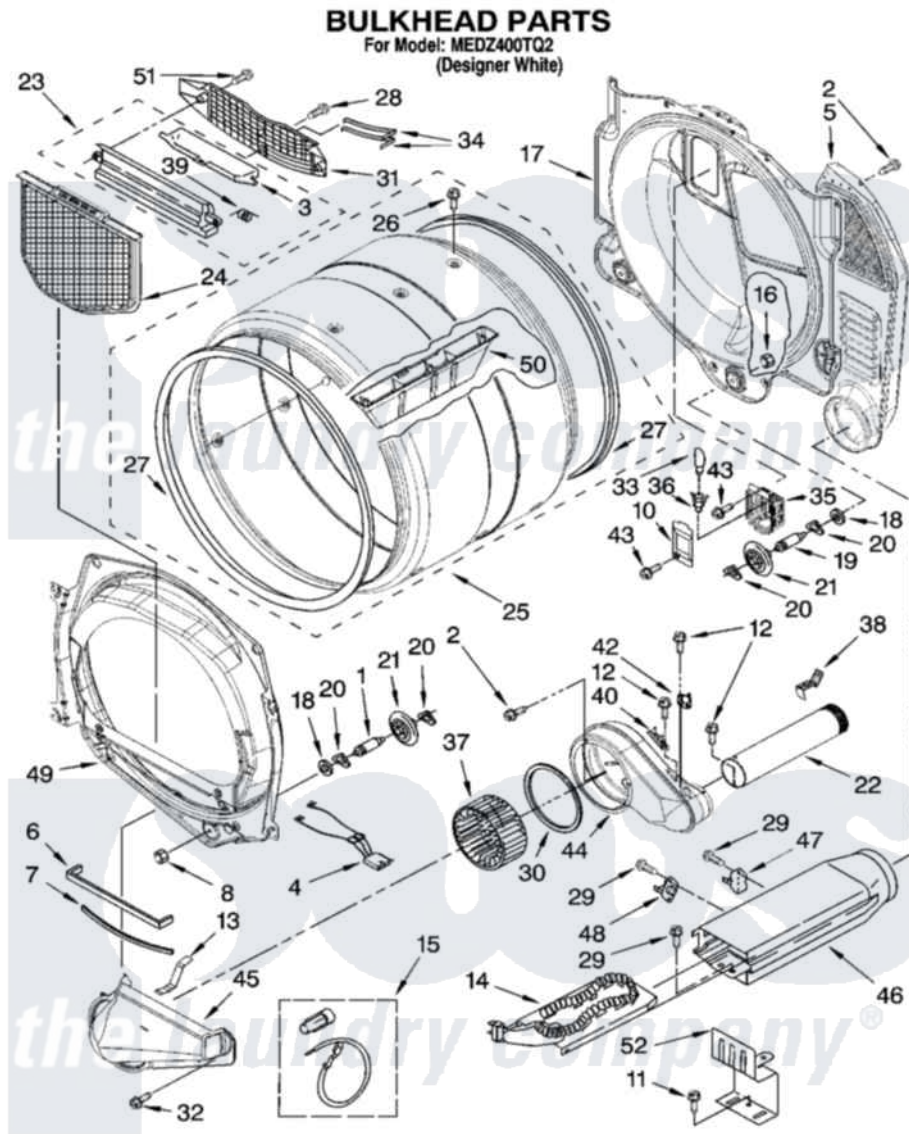

Maytag MEDZ400TQ2 03 - BULKHEAD PARTS

W10179055

5

Maytag [Residential Maytag MEDZ400TQ2 Dryer Parts](#) Parts Diagram 03 - BULKHEAD PARTS

[Click on the part number to view part](#)

Item	Original Part Number	Replaced By	Status	Part Description
1	8575324	W10359271		Shaft, Drum Roller Threads
2	3390647	488729		Screw
3	W10153413			Door, Lint Screen
4	3406653			Harness, Sensor
5	697354	3387911		Duct-Air
6	697813			Seal, Outlet Housing
7	697814	697813		Seal, Outlet Housing
8	3934666	W10080210		Nut, 3/8 X 16
10	3402841	8532165		Lens, Drum Light
11	693995			Screw, Hex Head
12	8533971	90767		Screw, 8A X 3/8 HeX Washer Head Tapping
13	8066208			Clip-Exhaust
14	3387747			Element, Heater
15	279457			Wire Kit, Terminal
16	W10001120	W10080190		Nut, 3/8-16
17	W10080170			Bulkhead, Rear

18	3387459	W10080960	Washer, Support
19	8575325	W10359272	Shaft, Roller Drum Threads
20	690997		Washer, Thrust
21	8536973	W10314173	Support
22	8563728		Exhaust Pipe
23	W10153423		Outlet Grille, Housing Assembly
24	W10049370	W10120998	Screen
25	W10153420		Complete Drum Assembly
26	W10109200		Screw, Baffle Mounting
27	W10166807	280114	Seal
28	695240	488729	Screw
29	90767		Screw, 8A X 3/8 HeX Washer Head Tapping
30	697770		Seal, Cover Plate Blower Housing
31	W10153412		Grille, Outlet
32	489463		Screw, 8-18 X 1/16
33	3406124	22002263	Lamp
34	3387223		Electrode, Sensor
35	8578825		Bracket, Drum Light
36	W10136369		Socket, Drum Light Assembly
37	697772		Wheel, Blower
38	8572105		Retainer, Toe Panel
39	3394986		Spring, Lint Screen Door
40	3392519		Thermal Limiter
42	8577274		Thermostat 295F
43	487909	488729	Screw
44	8544362	W10119255	Housing, Blower
45	8066168	W10128606	Duct-Lint
46	3392537		Box, Heater
47	8318314	279973	Kit, Thermal Cut-Off
48	3391914		Thermostat 295 F
49	8565061		Bulkhead, Front
50	W10153409		Baffle, Drum
51	3387230		Screw, 10-16 X 13/16
52	8066099		Bracket, Heater Box