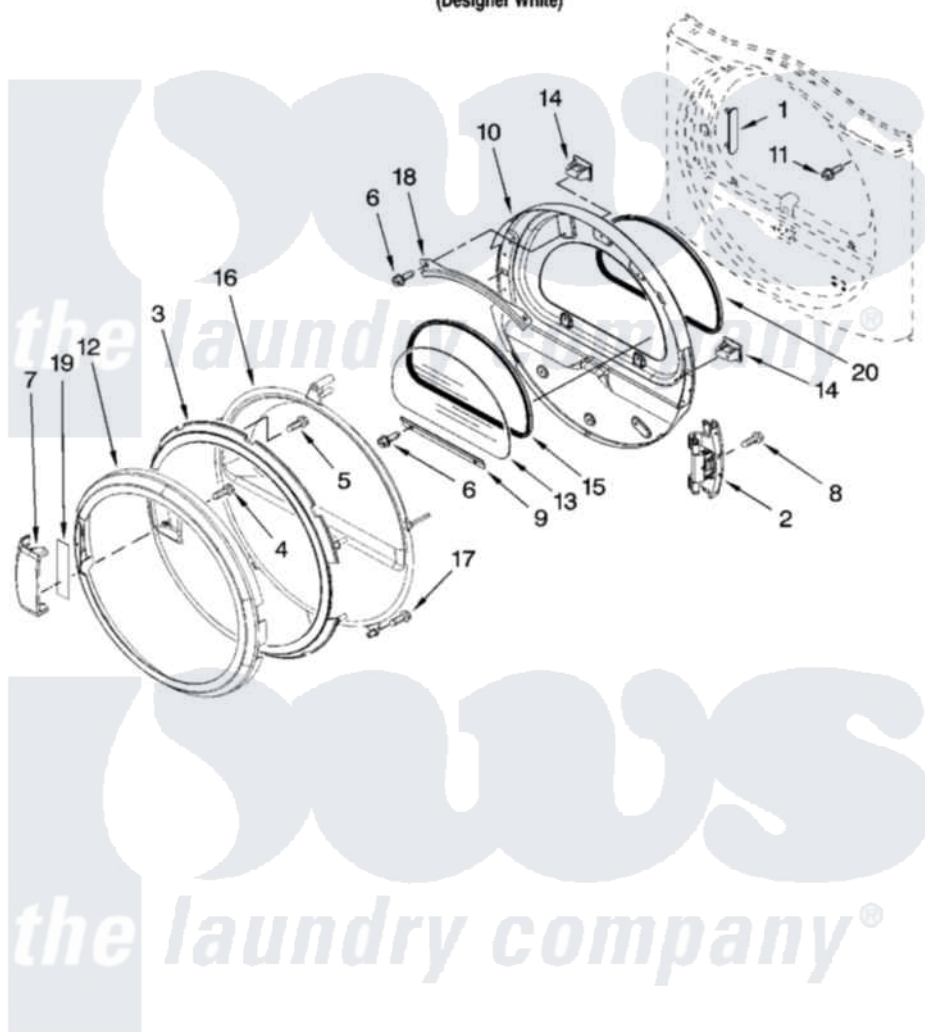

Maytag MEDZ400TQ2 04 - DOOR PARTS, OPTIONAL PARTS (NOT INCLUDED)

DOOR PARTS
For Model: MEDZ400TQ2
(Designer White)

W10179055

7

Maytag [Residential Maytag MEDZ400TQ2 Dryer Parts](#) Parts Diagram 04 - DOOR PARTS, OPTIONAL PARTS (NOT INCLUDED)

[Click on the part number to view part](#)

| Item | Original Part Number | Replaced By | Status | Part Description |
|------|---------------------------|---------------------------|--------|---------------------------------------|
| 1 | 8565119 | | | Label, Hinge Hole Cover |
| 2 | 8578887 | | | Door Hinge Assembly |
| 3 | W10119053 | | | Door Screen And Intermediate Assembly |
| 4 | 9742177 | | | Screw, 8-18 X .625 |
| 5 | 3400618 | | | Screw, 6-19 X 3/8 |
| 6 | 3393258 | 3373329D | | Screw |
| 7 | W10117478 | | | Handle, Door |
| 8 | W10159996 | | | Screw, 10-24 X 25/64 |
| 9 | 8519354 | | | Retainer-Window |
| 10 | 8578933 | W10164062 | | Door Assembly |
| 11 | 355515 | | | Screw, 8-18 X 11/16 |
| 12 | W10112916 | | | Door, Outer Ring |
| 13 | 8565117 | W10286878 | | Window |
| 14 | 690081 | 279570 | | Latch |

| | | | |
|----|---------------------------|---------------------------|---|
| 15 | 8579663 | | Seal, Window |
| 16 | 8580059 | | Door, Intermediate |
| 17 | 8534022 | | Screw, 8-18 X 1/16 |
| 18 | 8519356 | | Retainer-Window |
| 19 | W10112927 | | Pad, Door Handle |
| 20 | BLANK | Not Available | Door Seal (Not Servicable) |
| NI | 72017 | | Paint, Touch-Up |
| " | 350930 | | Paint, Pressurized Spray B |
| " | 350938 | | Paint, Pressurized Spray B |
| " | BLANK | Not Available | ACCESSORY PARTS |
| " | 8529894 | 346764 | Kit, Hold Down |
| " | 8522199 | | Accessory Parts |
| " | 80047 | | PAINT, BULK (1 QT.) (KIT, DRYER REPAIR) |
| " | 8563738 | W10121663 | Dryer Rack |