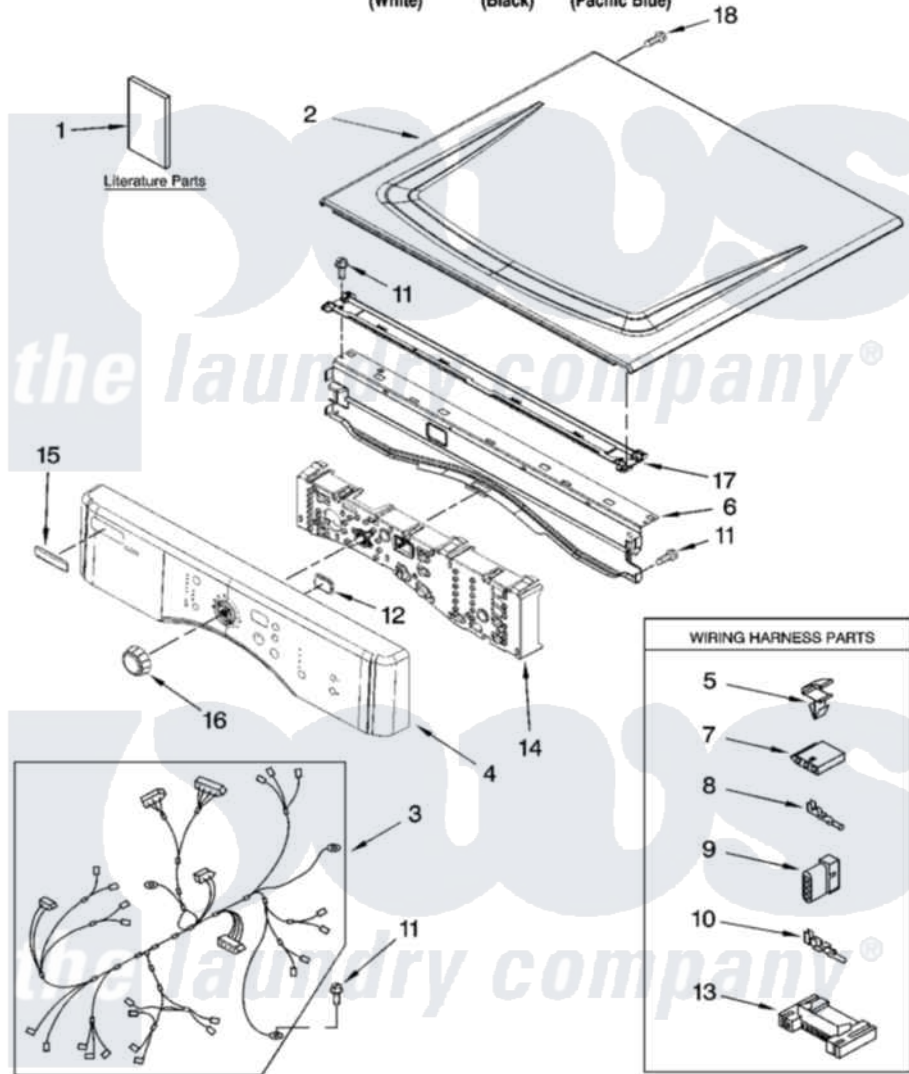

Maytag MEDZ600TB1 01 - TOP AND CONSOLE PARTS

TOP AND CONSOLE PARTS

For Model: MEDZ600TW1, MEDZ600TB1, MEDZ600TK1
(White) (Black) (Pacific Blue)

27" Electric Dryer

8-07 Printed in U.S.A. (L.T)

1

Part No. W10160969 Rev. A

Maytag Residential Maytag MEDZ600TB1 Dryer Parts Parts Diagram 01 - TOP AND CONSOLE PARTS

Click on the part number to view part

Item	Original Part Number	Replaced By	Status	Part Description
1	W10112937			Use And Care Guide
"	W10117402		Not Available	Tech Sheet
"	W10117403		Not Available	Guide, Quick Start
2	8563730	W10336080		Top
"	W10129703			Top
"	W10140767	W10153510		Top
3	W10110972			Harness, Main
4	W10117389			Panel, Console
"	W10117393			Panel, Console
"	W10119034			Panel, Console
5	3394427			Clip-Harness
6	8565237			Bracket, Console
7	353424			Plug, Terminal
8	94614			Terminal
9	3936144			Do-It-Yourself Repair Manuals
10	94613	596797		Terminal

11	3390647	488729	Screw
12	W10117387		Lens, Display
13	3395683		Receptacle, Multi-Terminal
14	W10117417		Assembly, User Interface
15	W10112569	W10203949	Medallion
16	W10119050		Knob, Control
17	8574968		Screw, 10-16 X 1/2
18	3400238		Screw, 2-28 X 1/2