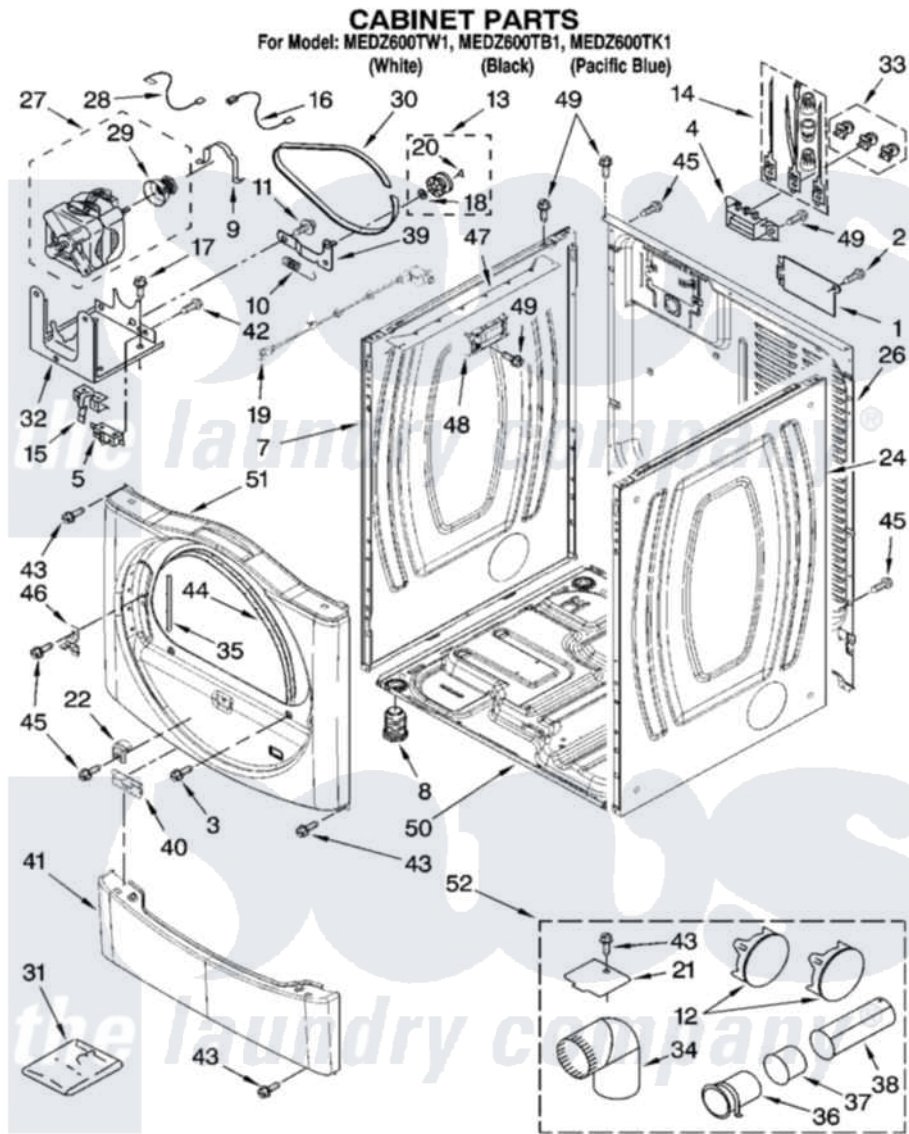

Maytag MEDZ600TB1 02 - CABINET PARTS

W10160969

3

Maytag Residential Maytag MEDZ600TB1 Dryer Parts Parts Diagram 02 - CABINET PARTS
 Click on the part number to view part

Item	Original Part Number	Replaced By	Status	Part Description
1	8576583	W10119283		Cover, Terminal Block
2	8533974	4331106		Screw, No.10-32 X 7/16
3	3357011	308685		Side Trim)
4	3397659			Block, Terminal
5	3394881	279782		Switch-Lid
7	8565054			Panel, Side
"	W10112962			Panel, Side
"	W10119026			Panel, Side
8	3392100	49621		Feet-Leveling
"	279810			Foot-Optional
9	660658			Clamp, Motor Mounting 343481 685441
10	3387374			Spring, Idler
11	3389420			Retainer-Idler 1/4-20 X 1/16
12	697750	W10470674		Dryer Exhaust Kit
"	3388309	W10470674		Dryer Exhaust Kit
"	8561800			Plug, Multivent