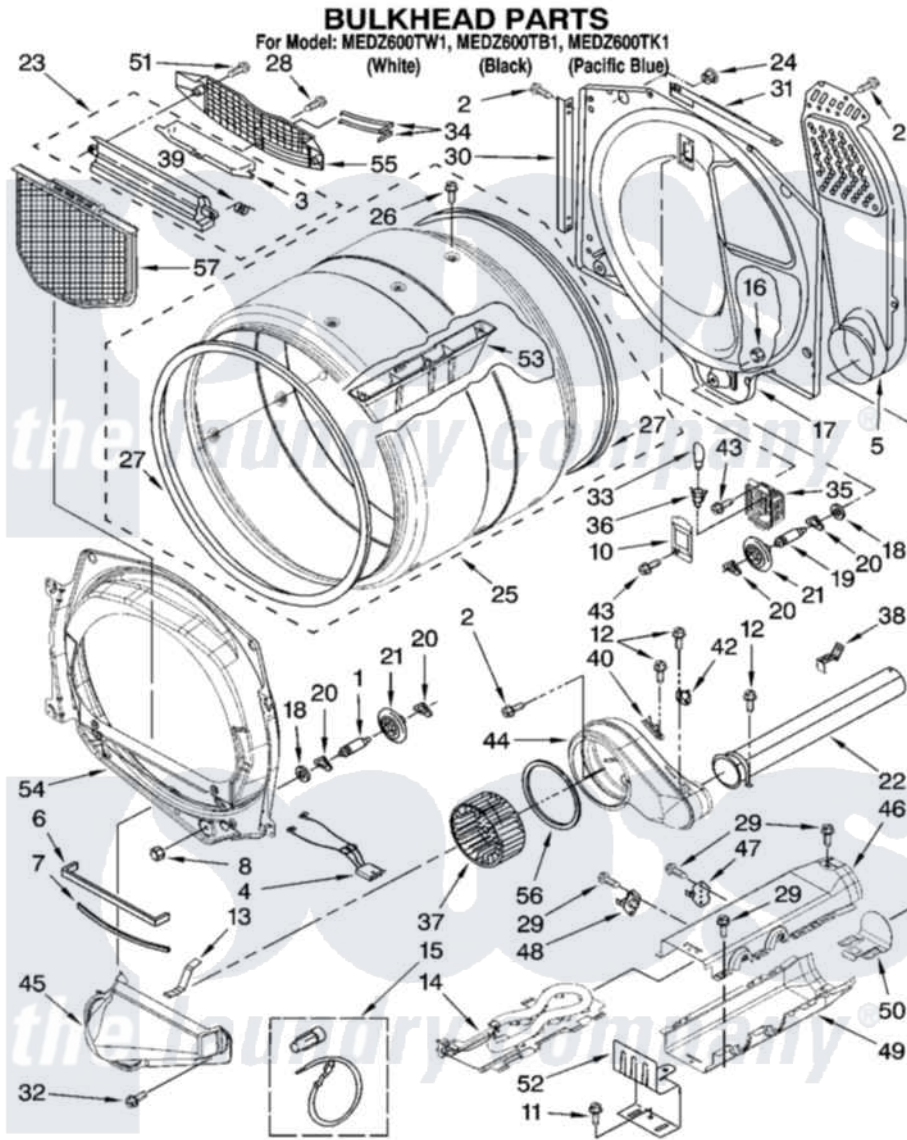

Maytag MEDZ600TB1 03 - BULKHEAD PARTS

W10160969

5

Maytag [Residential Maytag MEDZ600TB1 Dryer Parts](#) Parts Diagram 03 - BULKHEAD PARTS
 Click on the part number to view part

Item	Original Part Number	Replaced By	Status	Part Description
1	8575324	W10359271		Shaft, Drum Roller Threads
2	3390647	488729		Screw
3	W10153413			Door, Lint Screen
4	3406653			Harness, Sensor
5	697354	3387911		Duct-Air
6	697813			Seal, Outlet Housing
7	697814	697813		Seal, Outlet Housing
8	3934666	W10080210		Nut, 3/8 X 16
10	3402841	8532165		Lens, Drum Light
11	693995			Screw, Hex Head
12	8533971	90767		Screw, 8A X 3/8 HeX Washer Head Tapping
13	8066208			Clip-Exhaust
14	8544771			Heater Element
15	279457			Wire Kit, Terminal
16	W10001120	W10080190		Nut, 3/8-16
17	8520836			Bulkhead, Rear