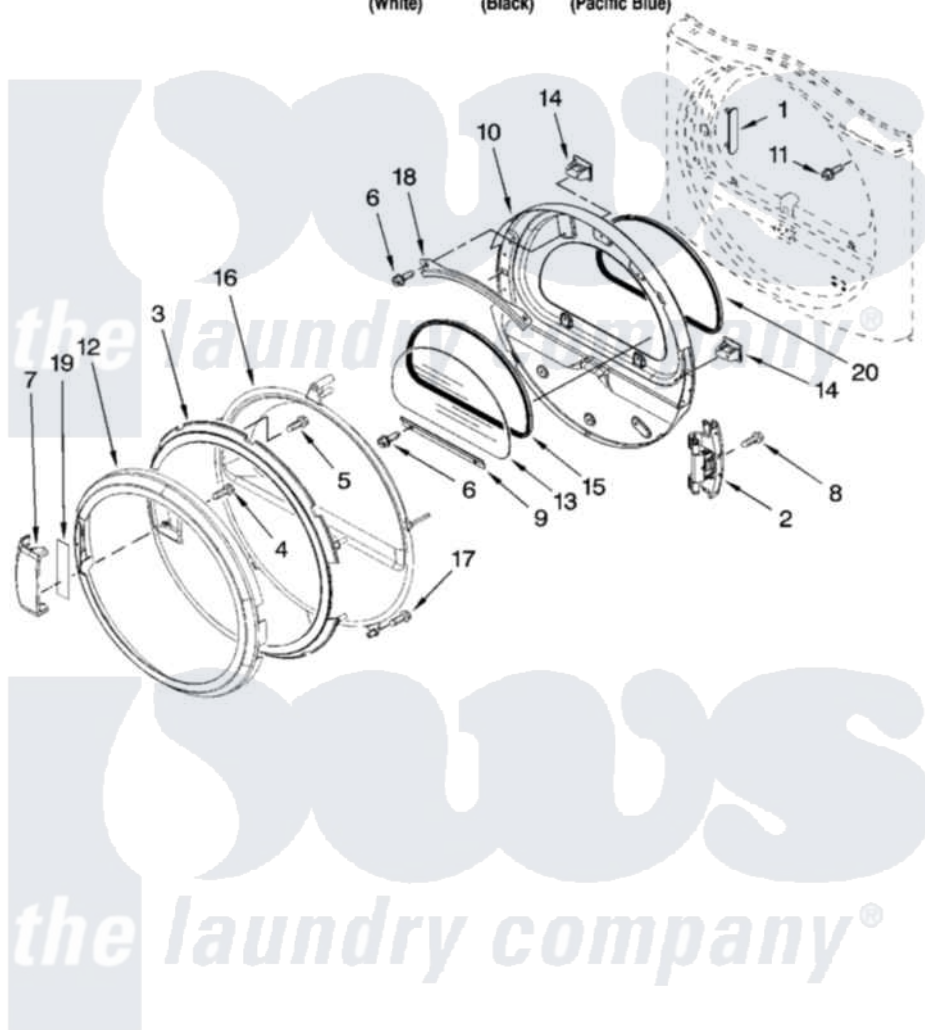

Maytag MEDZ600TB1 04 - DOOR PARTS, OPTIONAL PARTS (NOT INCLUDED)

DOOR PARTS
 For Model: MEDZ600TW1, MEDZ600TB1, MEDZ600TK1
 (White) (Black) (Pacific Blue)

W10160969

7

Maytag [Residential Maytag MEDZ600TB1 Dryer Parts](#) Parts Diagram 04 - DOOR PARTS, OPTIONAL PARTS (NOT INCLUDED)

[Click on the part number to view part](#)

Item	Original Part Number	Replaced By	Status	Part Description
1	8565119			Label, Hinge Hole Cover
2	8578887			Door Hinge Assembly
3	W10119053			Door Screen And Intermediate Assembly
4	9742177			Screw, 8-18 X .625
5	3400618			Screw, 6-19 X 3/8
6	3393258	3373329D		Screw
7	W10117478			Handle, Door
8	W10017850	280203		Screw-Kit
9	8519354			Retainer-Window
10	8578933	W10164062		Door Assembly
11	355515			Screw, 8-18 X 11/16
12	W10112917			Door, Outer Ring
13	8565117	W10286878		Window
14	690081	279570		Latch