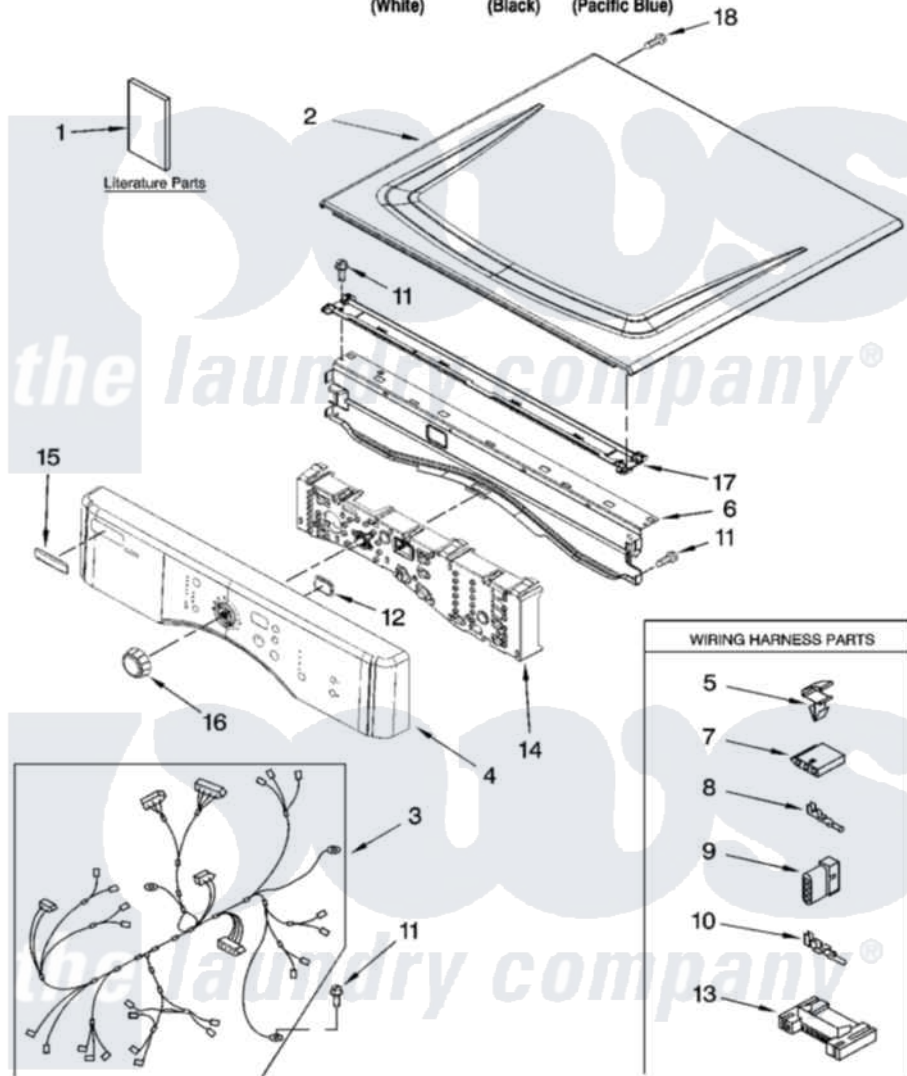

# Maytag MEDZ600TB2 01 - TOP AND CONSOLE PARTS

## TOP AND CONSOLE PARTS

27" ELECTRIC DRYER

For Model: MEDZ600TW2, MEDZ600TB2, MEDZ600TK2  
(White) (Black) (Pacific Blue)

11-07 Printed in U.S.A. (LT)

1

Part No. W10176726 Rev. A

Maytag Residential Maytag MEDZ600TB2 Dryer Parts Parts Diagram 01 - TOP AND CONSOLE PARTS

Click on the part number to view part

Item	Original Part Number	Replaced By	Status	Part Description
1	<a href="#">W10112937</a>			Use And Care Guide
"	W10117402		Not Available	Tech Sheet
"	W10117403		Not Available	Guide, Quick Start
2	8563730	<a href="#">W10336080</a>		Top
"	<a href="#">W10129703</a>			Top
"	W10140767	<a href="#">W10153510</a>		Top
3	<a href="#">W10110972</a>			Harness, Main
4	<a href="#">W10117389</a>			Panel, Console
"	<a href="#">W10117393</a>			Panel, Console
"	<a href="#">W10119034</a>			Panel, Console
5	<a href="#">3394427</a>			Clip-Harness
6	<a href="#">8565237</a>			Bracket, Console
7	<a href="#">353424</a>			Plug, Terminal
8	<a href="#">94614</a>			Terminal
9	<a href="#">3936144</a>			Do-It-Yourself Repair Manuals
10	94613	<a href="#">596797</a>		Terminal

11	3390647	<a href="#">488729</a>	Screw
12	<a href="#">W10117387</a>		Lens, Display
13	<a href="#">3395683</a>		Receptacle, Multi-Terminal
14	<a href="#">W10117417</a>		Assembly, User Interface
15	W10112569	<a href="#">W10203949</a>	Medallion
16	<a href="#">W10119050</a>		Knob, Control
17	<a href="#">8574968</a>		Screw, 10-16 X 1/2
18	<a href="#">3400238</a>		Screw, 2-28 X 1/2