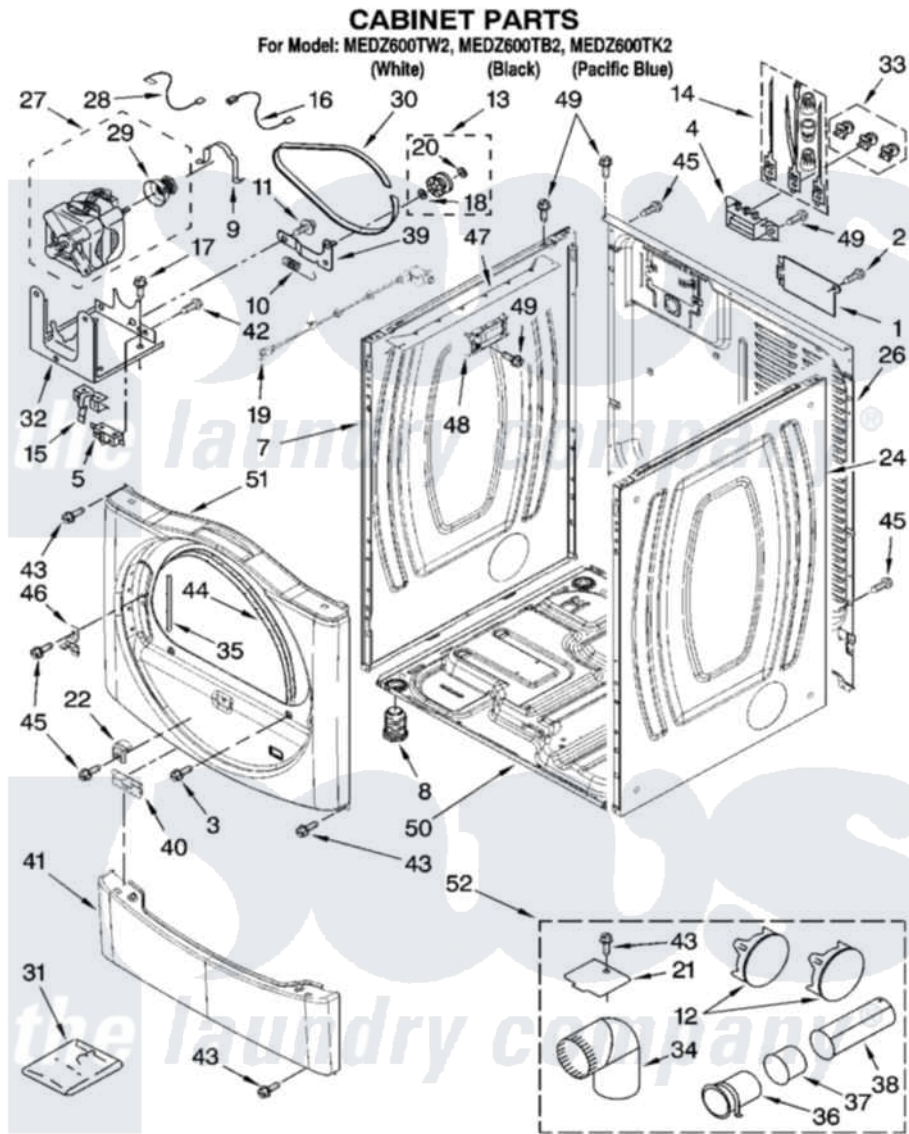

Maytag MEDZ600TB2 02 - CABINET PARTS

W10176726

3

Maytag [Residential Maytag MEDZ600TB2 Dryer Parts](#) Parts Diagram 02 - CABINET PARTS

[Click on the part number to view part](#)

Item	Original Part Number	Replaced By	Status	Part Description
1	8576583	W10119283		Cover, Terminal Block
2	8533974	4331106		Screw, No.10-32 X 7/16
3	3357011	308685		Side Trim)
4	3397659			Block, Terminal
5	3394881	279782		Switch-Lid
7	8565054			Panel, Side
"	W10112962			Panel, Side
"	W10119026			Panel, Side
8	3392100	49621		Feet-Leveling
"	279810			Foot-Optional
9	660658			Clamp, Motor Mounting 343481 685441
10	3387374			Spring, Idler
11	3389420			Retainer-Idler 1/4-20 X 1/16
12	697750	W10470674		Dryer Exhaust Kit
"	3388309	W10470674		Dryer Exhaust Kit
"	8561800			Plug, Multivent