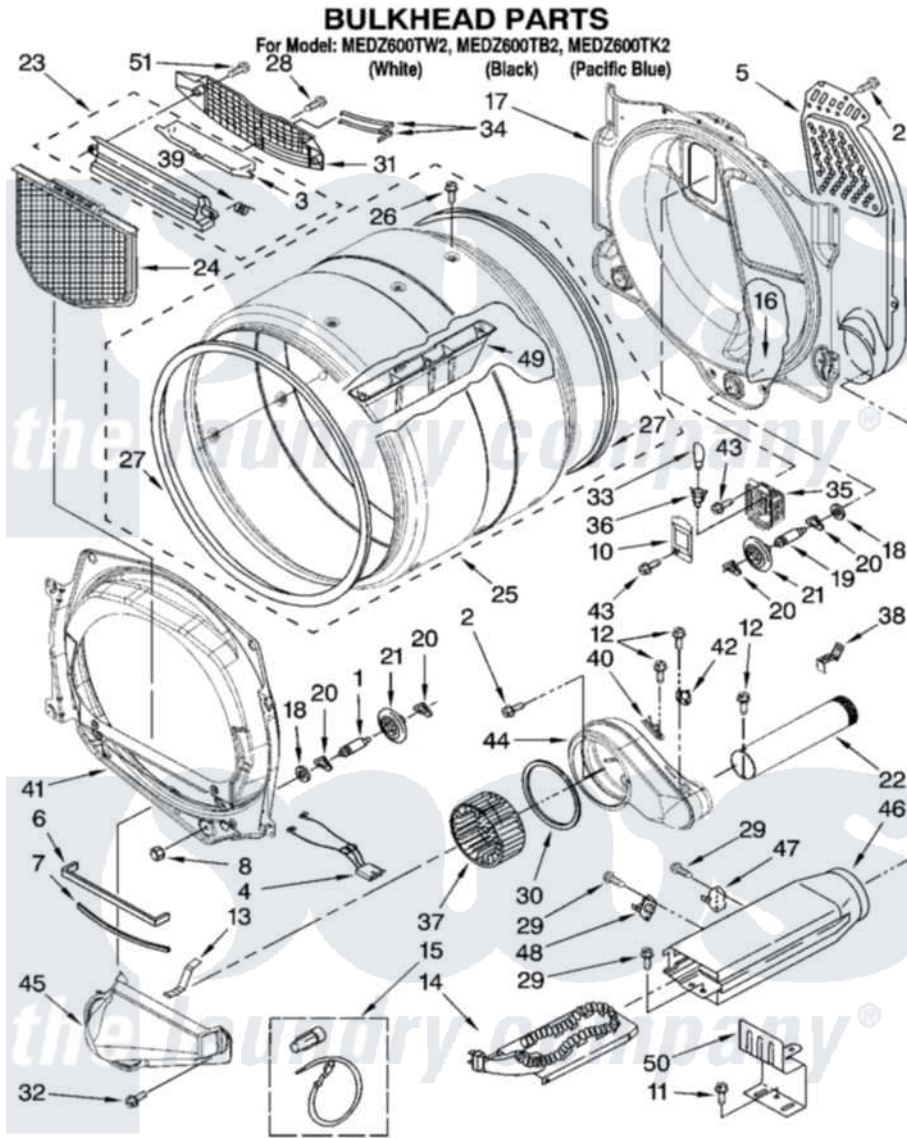

Maytag MEDZ600TB2 03 - BULKHEAD PARTS

W10176726

5

Maytag [Residential Maytag MEDZ600TB2 Dryer Parts](#) Parts Diagram 03 - BULKHEAD PARTS
Click on the part number to view part

Item	Original Part Number	Replaced By	Status	Part Description
1	8575324	W10359271		Shaft, Drum Roller Threads
2	3390647	488729		Screw
3	W10153413			Door, Lint Screen
4	3406653			Harness, Sensor
5	697354	3387911		Duct-Air
6	697813			Seal, Outlet Housing
7	697814	697813		Seal, Outlet Housing
8	3934666	W10080210		Nut, 3/8 X 16
10	3402841	8532165		Lens, Drum Light
11	693995			Screw, Hex Head
12	8533971	90767		Screw, 8A X 3/8 HeX Washer Head Tapping
13	8066208			Clip-Exhaust
14	3387747			Element, Heater
15	279457			Wire Kit, Terminal
16	W10001120	W10080190		Nut, 3/8-16
17	W10080170			Bulkhead, Rear

18	3387459	W10080960	Washer, Support
19	8575325	W10359272	Shaft, Roller Drum Threads
20	690997		Washer, Thrust
21	8536973	W10314173	Support
22	8563728		Exhaust Pipe
23	W10153423		Outlet Grille, Housing Assembly
24	W10049370	W10120998	Screen
25	W10153420		Complete Drum Assembly
26	W10109200		Screw, Baffle Mounting
27	W10166807	280114	Seal
28	695240	488729	Screw
29	90767		Screw, 8A X 3/8 HeX Washer Head Tapping
30	697770		Seal, Cover Plate Blower Housing
31	W10153412		Grille, Outlet
32	489463		Screw, 8-18 X 1/16
33	3406124	22002263	Lamp
34	3387223		Electrode, Sensor
35	8578825		Bracket, Drum Light
36	W10136369		Socket, Drum Light Assembly
37	697772		Wheel, Blower
38	8572105		Retainer, Toe Panel
39	3394986		Spring, Lint Screen Door
40	3392519		Thermal Limiter
41	8565061		Bulkhead, Front
42	8577274		Thermostat 295F
43	487909	488729	Screw
44	8544362	W10119255	Housing, Blower
45	8066168	W10128606	Duct-Lint
46	3392537		Box, Heater
47	8318314	279973	Kit, Thermal Cut-Off
48	3391914		Thermostat 295 F
49	W10153409		Baffle, Drum
50	8066099		Bracket, Heater Box
51	3387230		Screw, 10-16 X 13/16