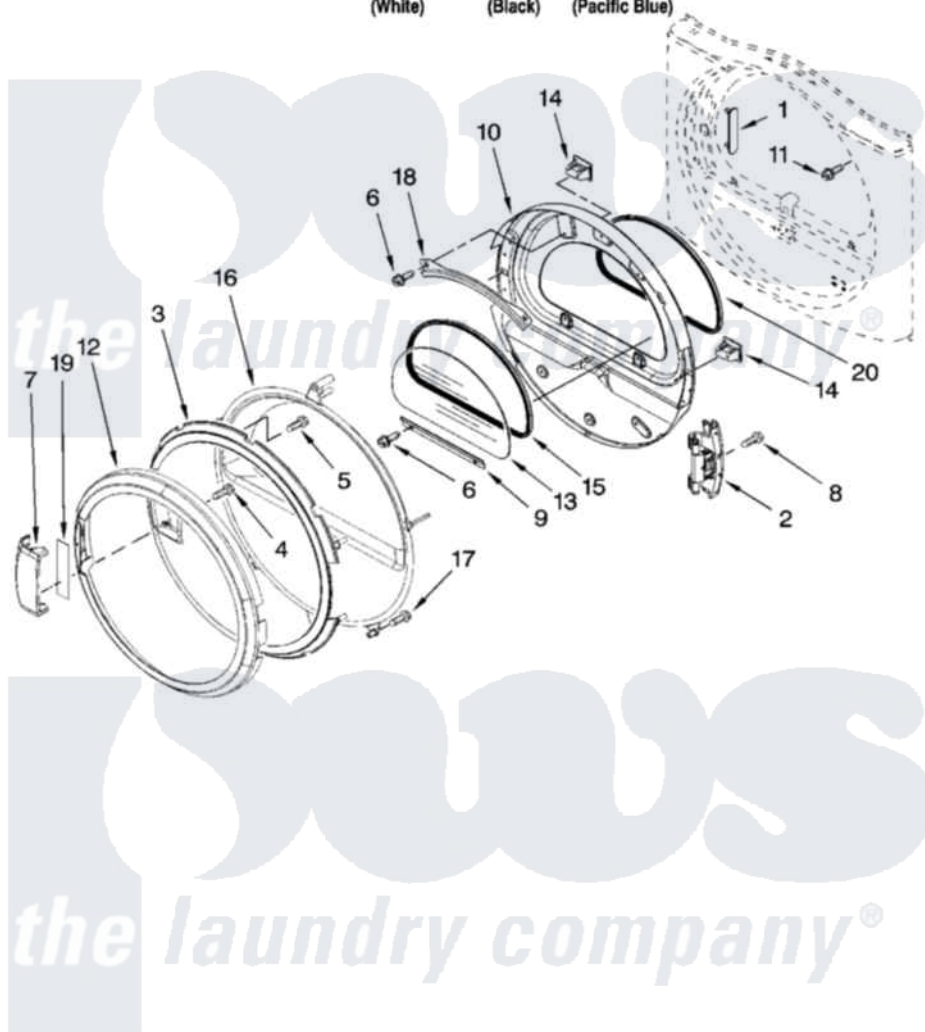

Maytag MEDZ600TB2 04 - DOOR PARTS, OPTIONAL PARTS (NOT INCLUDED)

DOOR PARTS

For Model: MEDZ600TW2, MEDZ600TB2, MEDZ600TK2
(White) (Black) (Pacific Blue)

W10176728

7

Maytag [Residential Maytag MEDZ600TB2 Dryer Parts](#) Parts Diagram 04 - DOOR PARTS, OPTIONAL PARTS (NOT INCLUDED)

[Click on the part number to view part](#)

Item	Original Part Number	Replaced By	Status	Part Description
1	8565119			Label, Hinge Hole Cover
2	8578887			Door Hinge Assembly
3	W10119053			Door Screen And Intermediate Assembly
4	9742177			Screw, 8-18 X .625
5	3400618			Screw, 6-19 X 3/8
6	3393258	3373329D		Screw
7	W10117478			Handle, Door
8	W10159996			Screw, 10-24 X 25/64
9	8519354			Retainer-Window
10	8578933	W10164062		Door Assembly
11	355515			Screw, 8-18 X 11/16
12	W10112917			Door, Outer Ring
13	8565117	W10286878		Window
14	690081	279570		Latch