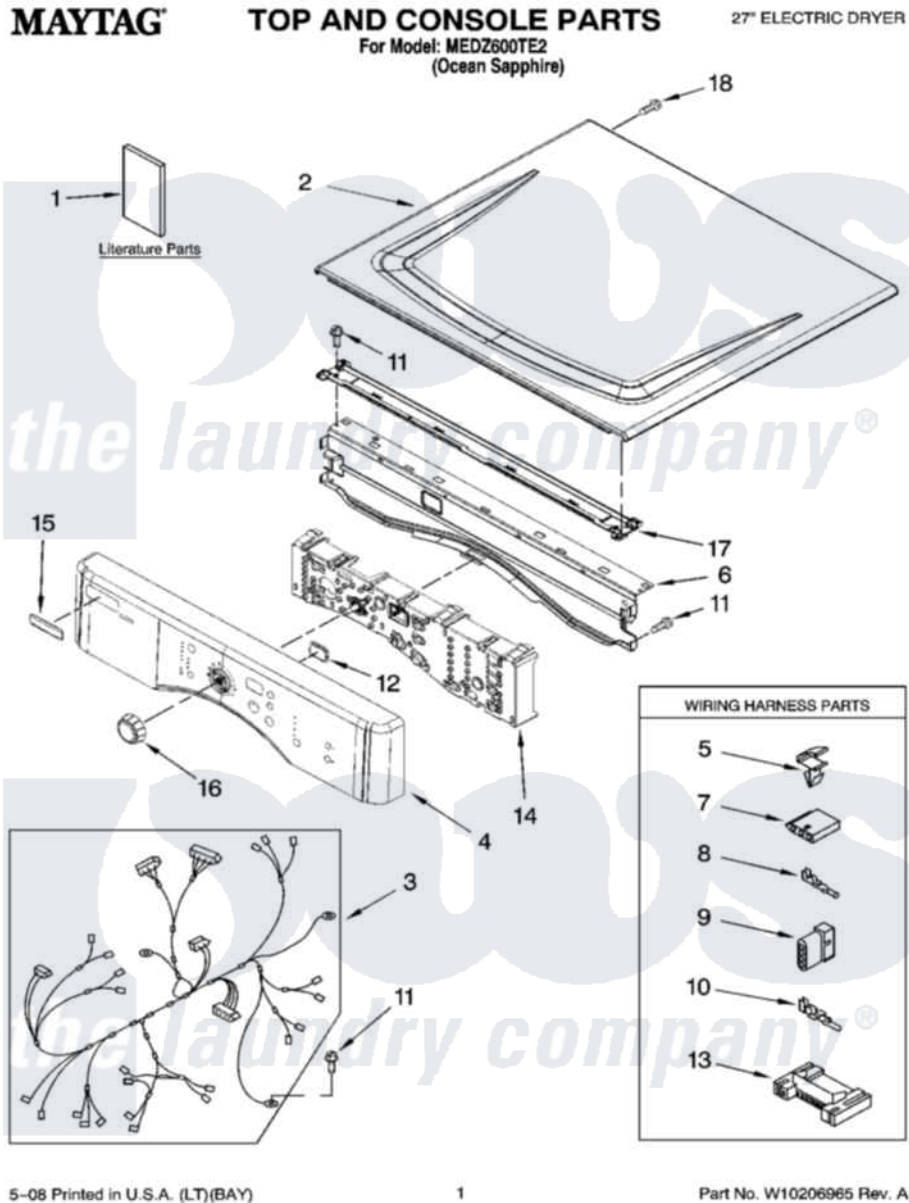

# Maytag MEDZ600TE2 01 - TOP AND CONSOLE PARTS

Maytag Residential Maytag MEDZ600TE2 Dryer Parts Parts Diagram 01 - TOP AND CONSOLE PARTS  
 Click on the part number to view part

Item	Original Part Number	Replaced By	Status	Part Description
1	<a href="#">W10112937</a>			Use And Care Guide
"	W10117402		Not Available	Tech Sheet
"	W10117403		Not Available	Guide, Quick Start
2	<a href="#">W10174561</a>			Top
3	<a href="#">W10202231</a>			Harness, Main
4	<a href="#">W10174674</a>			Panel, Console
5	<a href="#">3394427</a>			Clip-Harness
6	<a href="#">8565237</a>			Bracket, Console
7	<a href="#">353424</a>			Plug, Terminal
8	<a href="#">94614</a>			Terminal
9	<a href="#">3936144</a>			Do-It-Yourself Repair Manuals
10	94613	<a href="#">596797</a>		Terminal
11	3390647	<a href="#">488729</a>		Screw
12	<a href="#">W10117387</a>			Lens, Display
13	<a href="#">3395683</a>			Receptacle, Multi-Terminal
14	<a href="#">W10117417</a>			Assembly, User Interface

15	W10112569	<a href="#">W10203949</a>	Medallion
16	<a href="#">W10119050</a>		Knob, Control
17	<a href="#">8574968</a>		Screw, 10-16 X 1/2
18	<a href="#">3400238</a>		Screw, 2-28 X 1/2