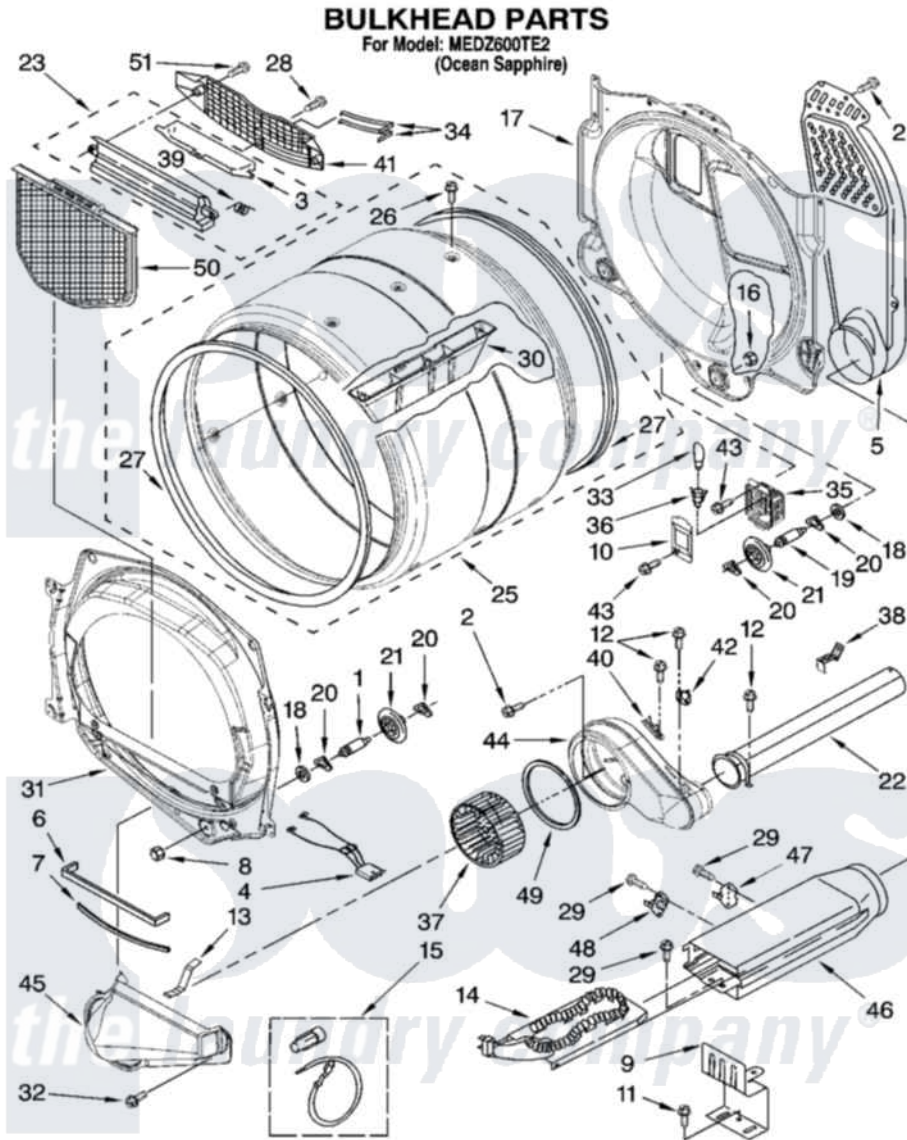

Maytag MEDZ600TE2 03 - BULKHEAD PARTS

W10206965

5

Maytag [Residential Maytag MEDZ600TE2 Dryer Parts](#) Parts Diagram 03 - BULKHEAD PARTS
Click on the part number to view part

Item	Original Part Number	Replaced By	Status	Part Description
1	8575324	W10359271		Shaft, Drum Roller Threads
2	3390647	488729		Screw
3	W10153413			Door, Lint Screen
4	3406653			Harness, Sensor
5	697354	3387911		Duct-Air
6	697813			Seal, Outlet Housing
7	697814	697813		Seal, Outlet Housing
8	3934666	W10080210		Nut, 3/8 X 16
9	8066099			Bracket, Heater Box
10	3402841	8532165		Lens, Drum Light
11	693995			Screw, Hex Head
12	8533971	90767		Screw, 8A X 3/8 HeX Washer Head Tapping
13	8066208			Clip-Exhaust
14	3387747			Element, Heater
15	279457			Wire Kit, Terminal
16	W10001120	W10080190		Nut, 3/8-16

17	W10080170		Bulkhead, Rear
18	3387459	W10080960	Washer, Support
19	8575325	W10359272	Shaft, Roller Drum Threads
20	690997		Washer, Thrust
21	8536973	W10314173	Support
22	8563728		Exhaust Pipe
23	W10153423		Outlet Grille, Housing Assembly
25	W10153420		Complete Drum Assembly
26	W10109200		Screw, Baffle Mounting
27	W10166807	280114	Seal
28	695240	488729	Screw
29	90767		Screw, 8A X 3/8 HeX Washer Head Tapping
30	W10153409		Baffle, Drum
31	8565061		Bulkhead, Front
32	489463		Screw, 8-18 X 1/16
33	3406124	22002263	Lamp
34	3387223		Electrode, Sensor
35	8578825		Bracket, Drum Light
36	W10136369		Socket, Drum Light Assembly
37	697772		Wheel, Blower
38	8572105		Retainer, Toe Panel
39	3394986		Spring, Lint Screen Door
40	3392519		Thermal Limiter
41	W10153412		Grille, Outlet
42	8577274		Thermostat 295F
43	487909	488729	Screw
44	8544362	W10119255	Housing, Blower
45	8066168	W10128606	Duct-Lint
46	3387747		Element, Heater
47	8318314	279973	Kit, Thermal Cut-Off
48	3391914		Thermostat 295 F
49	697770		Seal, Cover Plate Blower Housing
50	W10049370	W10120998	Screen
51	3387230		Screw, 10-16 X 13/16