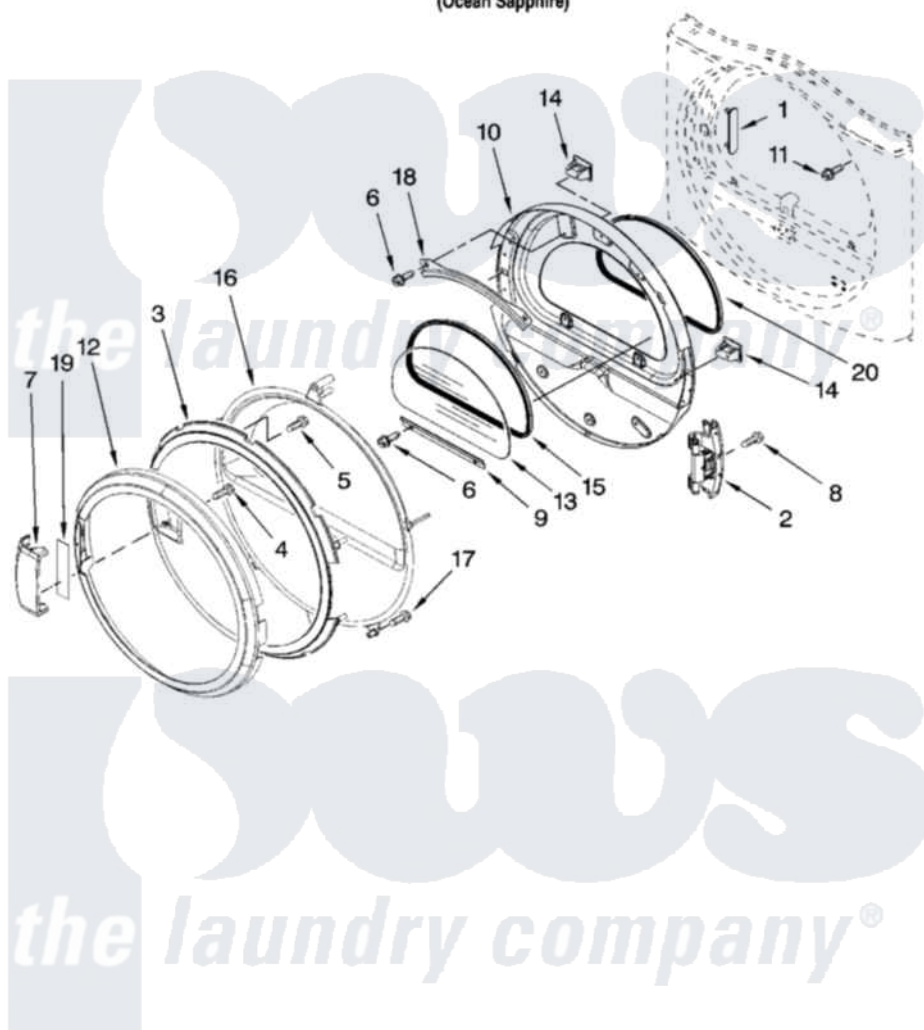

Maytag MEDZ600TE2 04 - DOOR PARTS, OPTIONAL PARTS (NOT INCLUDED)

DOOR PARTS

For Model: MEDZ600TE2
(Ocean Sapphire)

W10206965

7

Maytag [Residential Maytag MEDZ600TE2 Dryer Parts](#) Parts Diagram 04 - DOOR PARTS, OPTIONAL PARTS (NOT INCLUDED)

[Click on the part number to view part](#)

Item	Original Part Number	Replaced By	Status	Part Description
1	8565119			Label, Hinge Hole Cover
2	8578887			Door Hinge Assembly
3	W10119053			Door Screen And Intermediate Assembly
4	9742177			Screw, 8-18 X .625
5	3400618			Screw, 6-19 X 3/8
6	3393258	3373329D		Screw
7	W10117478			Handle, Door
8	W10159996			Screw, 10-24 X 25/64
9	8519354			Retainer-Window
10	8578933	W10164062		Door Assembly
11	355515			Screw, 8-18 X 11/16
12	W10112917			Door, Outer Ring
13	8565117	W10286878		Window
14	690081	279570		Latch