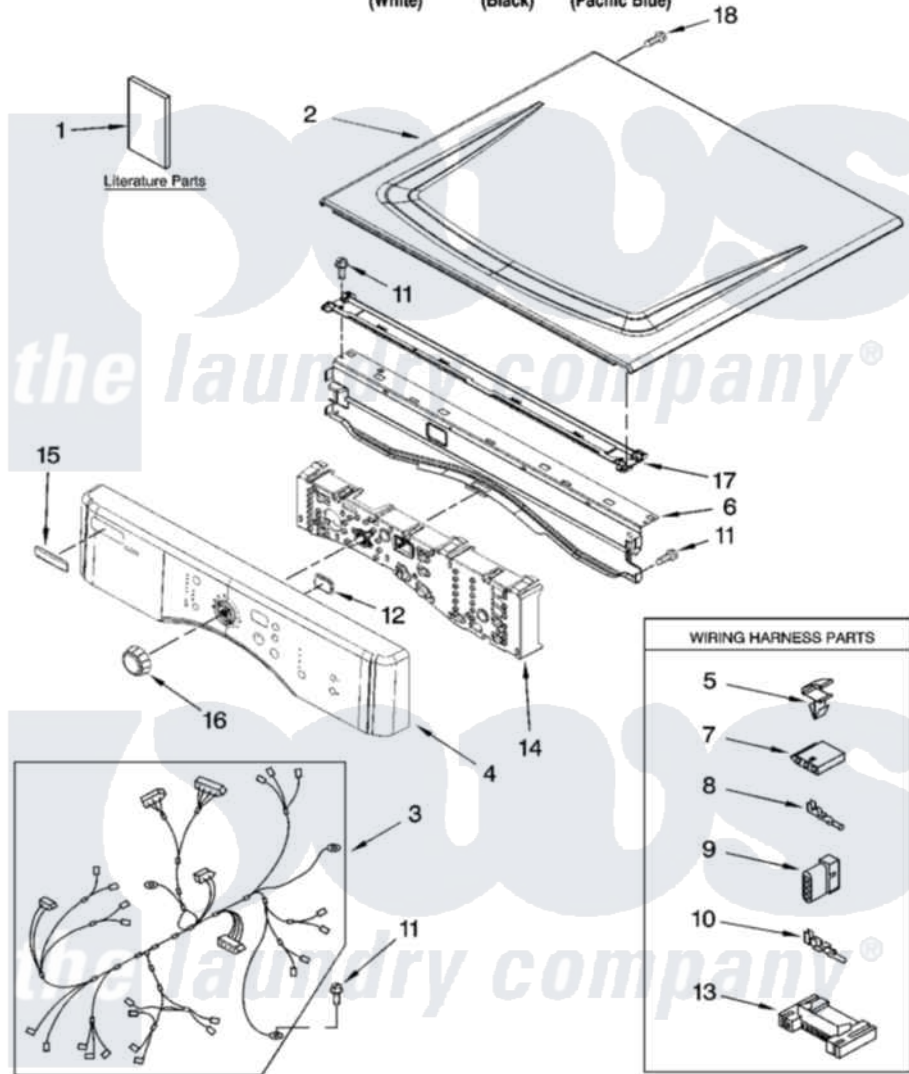

Maytag MEDZ600TK1 01 - TOP AND CONSOLE PARTS

TOP AND CONSOLE PARTS

For Model: MEDZ600TW1, MEDZ600TB1, MEDZ600TK1
(White) (Black) (Pacific Blue)

27" Electric Dryer

8-07 Printed in U.S.A. (L.T)

1

Part No. W10160969 Rev. A

Maytag Residential Maytag MEDZ600TK1 Dryer Parts Parts Diagram 01 - TOP AND CONSOLE PARTS

Click on the part number to view part

Item	Original Part Number	Replaced By	Status	Part Description
1	W10112937			Use And Care Guide
"	W10117402		Not Available	Tech Sheet
"	W10117403		Not Available	Guide, Quick Start
2	8563730	W10336080		Top
"	W10129703			Top
"	W10140767	W10153510		Top
3	W10110972			Harness, Main
4	W10117389			Panel, Console
"	W10117393			Panel, Console
"	W10119034			Panel, Console
5	3394427			Clip-Harness
6	8565237			Bracket, Console
7	353424			Plug, Terminal
8	94614			Terminal
9	3936144			Do-It-Yourself Repair Manuals
10	94613	596797		Terminal

11	3390647	488729	Screw
12	W10117387		Lens, Display
13	3395683		Receptacle, Multi-Terminal
14	W10117417		Assembly, User Interface
15	W10112569	W10203949	Medallion
16	W10119050		Knob, Control
17	8574968		Screw, 10-16 X 1/2
18	3400238		Screw, 2-28 X 1/2