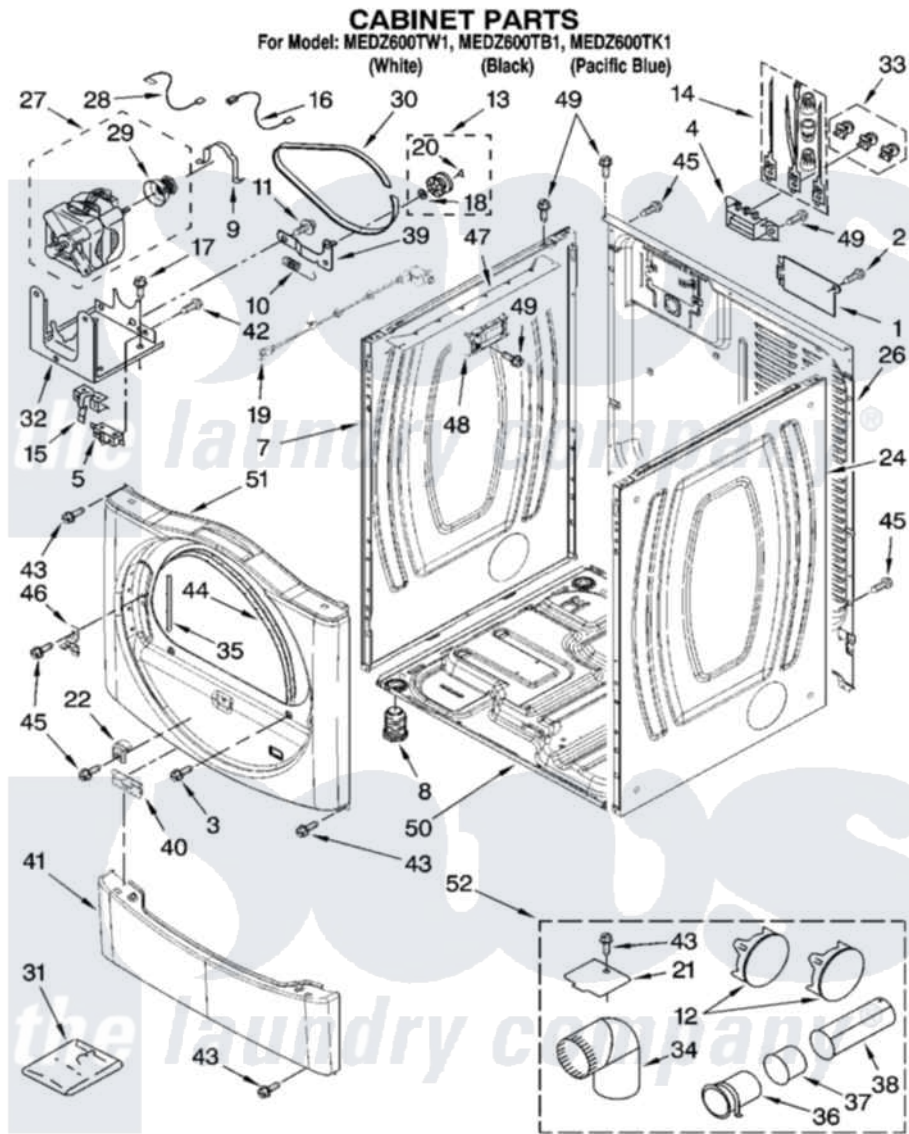

Maytag MEDZ600TK1 02 - CABINET PARTS

W10160969

3

Maytag [Residential Maytag MEDZ600TK1 Dryer Parts](#) Parts Diagram 02 - CABINET PARTS
Click on the part number to view part

Item	Original Part Number	Replaced By	Status	Part Description
1	8576583	W10119283		Cover, Terminal Block
2	8533974	4331106		Screw, No.10-32 X 7/16
3	3357011	308685		Side Trim)
4	3397659			Block, Terminal
5	3394881	279782		Switch-Lid
7	8565054			Panel, Side
"	W10112962			Panel, Side
"	W10119026			Panel, Side
8	3392100	49621		Feet-Leveling
"	279810			Foot-Optional
9	660658			Clamp, Motor Mounting 343481 685441
10	3387374			Spring, Idler
11	3389420			Retainer-Idler 1/4-20 X 1/16
12	697750	W10470674		Dryer Exhaust Kit
"	3388309	W10470674		Dryer Exhaust Kit
"	8561800			Plug, Multivent