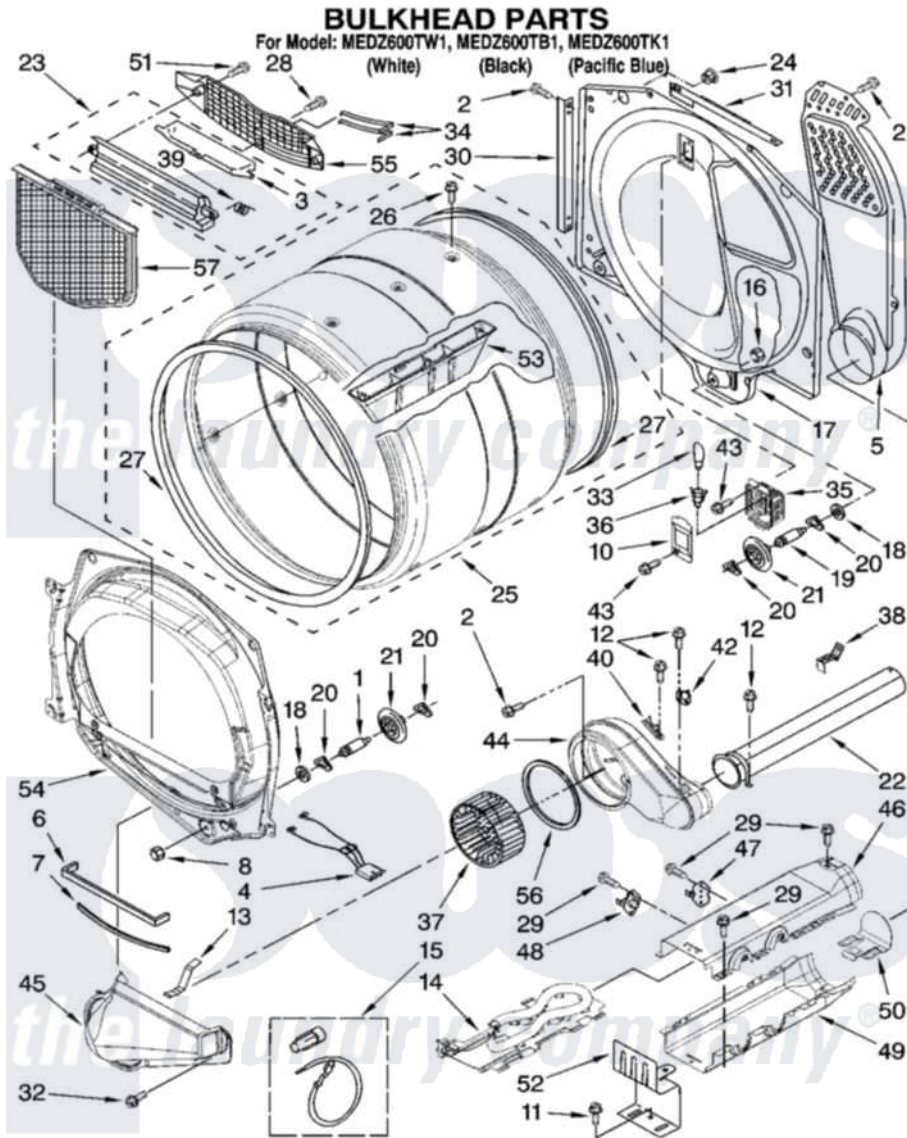

# Maytag MEDZ600TK1 03 - BULKHEAD PARTS

W10160969

5

Maytag [Residential Maytag MEDZ600TK1 Dryer Parts](#) Parts Diagram 03 - BULKHEAD PARTS

[Click on the part number to view part](#)

Item	Original Part Number	Replaced By	Status	Part Description
1	8575324	<a href="#">W10359271</a>		Shaft, Drum Roller Threads
2	3390647	<a href="#">488729</a>		Screw
3	<a href="#">W10153413</a>			Door, Lint Screen
4	<a href="#">3406653</a>			Harness, Sensor
5	697354	<a href="#">3387911</a>		Duct-Air
6	<a href="#">697813</a>			Seal, Outlet Housing
7	697814	<a href="#">697813</a>		Seal, Outlet Housing
8	3934666	<a href="#">W10080210</a>		Nut, 3/8 X 16
10	3402841	<a href="#">8532165</a>		Lens, Drum Light
11	<a href="#">693995</a>			Screw, Hex Head
12	8533971	<a href="#">90767</a>		Screw, 8A X 3/8 HeX Washer Head Tapping
13	<a href="#">8066208</a>			Clip-Exhaust
14	<a href="#">8544771</a>			Heater Element
15	<a href="#">279457</a>			Wire Kit, Terminal
16	W10001120	<a href="#">W10080190</a>		Nut, 3/8-16
17	<a href="#">8520836</a>			Bulkhead, Rear