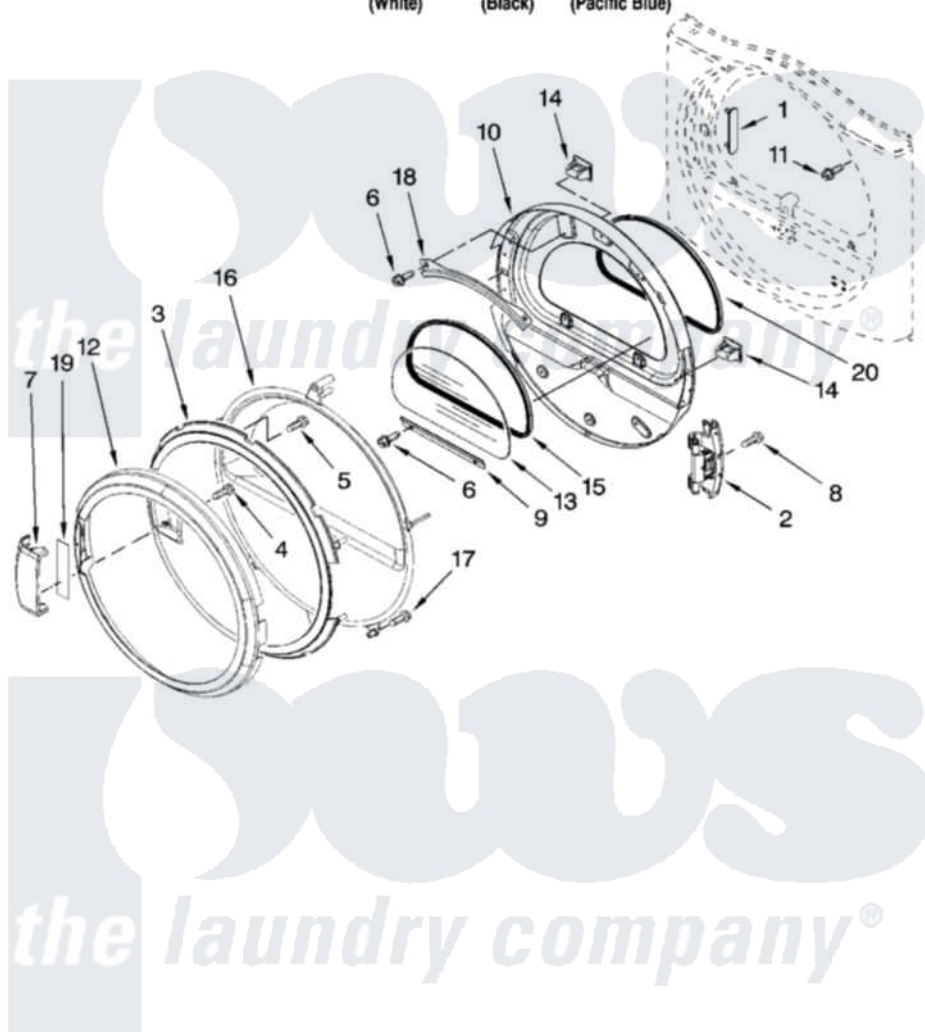

Maytag MEDZ600TK1 04 - DOOR PARTS, OPTIONAL PARTS (NOT INCLUDED)

DOOR PARTS
 For Model: MEDZ600TW1, MEDZ600TB1, MEDZ600TK1
 (White) (Black) (Pacific Blue)

W10160969

7

Maytag [Residential Maytag MEDZ600TK1 Dryer Parts](#) Parts Diagram 04 - DOOR PARTS, OPTIONAL PARTS (NOT INCLUDED)

[Click on the part number to view part](#)

Item	Original Part Number	Replaced By	Status	Part Description
1	8565119			Label, Hinge Hole Cover
2	8578887			Door Hinge Assembly
3	W10119053			Door Screen And Intermediate Assembly
4	9742177			Screw, 8-18 X .625
5	3400618			Screw, 6-19 X 3/8
6	3393258	3373329D		Screw
7	W10117478			Handle, Door
8	W10017850	280203		Screw-Kit
9	8519354			Retainer-Window
10	8578933	W10164062		Door Assembly
11	355515			Screw, 8-18 X 11/16
12	W10112917			Door, Outer Ring
13	8565117	W10286878		Window
14	690081	279570		Latch