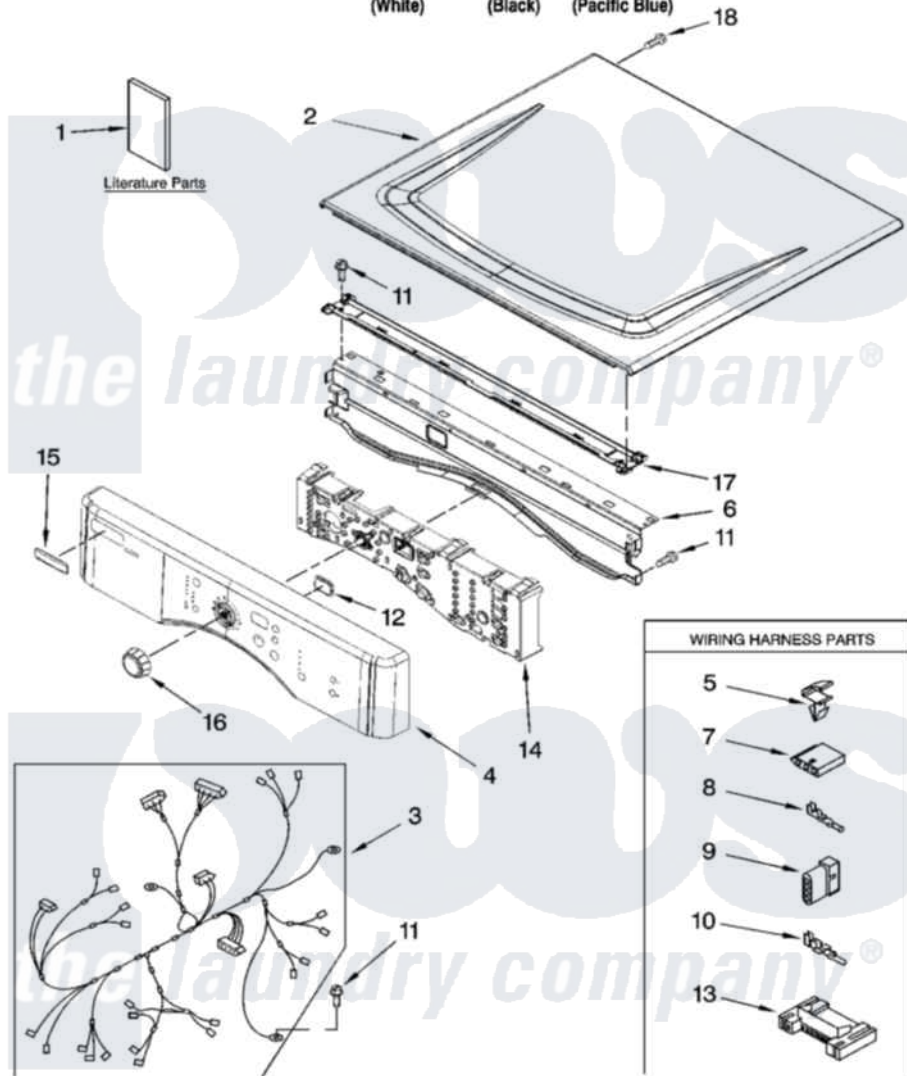

Maytag MEDZ600TK2 01 - TOP AND CONSOLE PARTS

TOP AND CONSOLE PARTS

27" ELECTRIC DRYER

For Model: MEDZ600TW2, MEDZ600TB2, MEDZ600TK2
(White) (Black) (Pacific Blue)

11-07 Printed in U.S.A. (LT)

1

Part No. W10176726 Rev. A

Maytag Residential Maytag MEDZ600TK2 Dryer Parts Parts Diagram 01 - TOP AND CONSOLE PARTS

Click on the part number to view part

Item	Original Part Number	Replaced By	Status	Part Description
1	W10112937			Use And Care Guide
"	W10117402		Not Available	Tech Sheet
"	W10117403		Not Available	Guide, Quick Start
2	8563730	W10336080		Top
"	W10129703			Top
"	W10140767	W10153510		Top
3	W10110972			Harness, Main
4	W10117389			Panel, Console
"	W10117393			Panel, Console
"	W10119034			Panel, Console
5	3394427			Clip-Harness
6	8565237			Bracket, Console
7	353424			Plug, Terminal
8	94614			Terminal
9	3936144			Do-It-Yourself Repair Manuals
10	94613	596797		Terminal

11	3390647	488729	Screw
12	W10117387		Lens, Display
13	3395683		Receptacle, Multi-Terminal
14	W10117417		Assembly, User Interface
15	W10112569	W10203949	Medallion
16	W10119050		Knob, Control
17	8574968		Screw, 10-16 X 1/2
18	3400238		Screw, 2-28 X 1/2