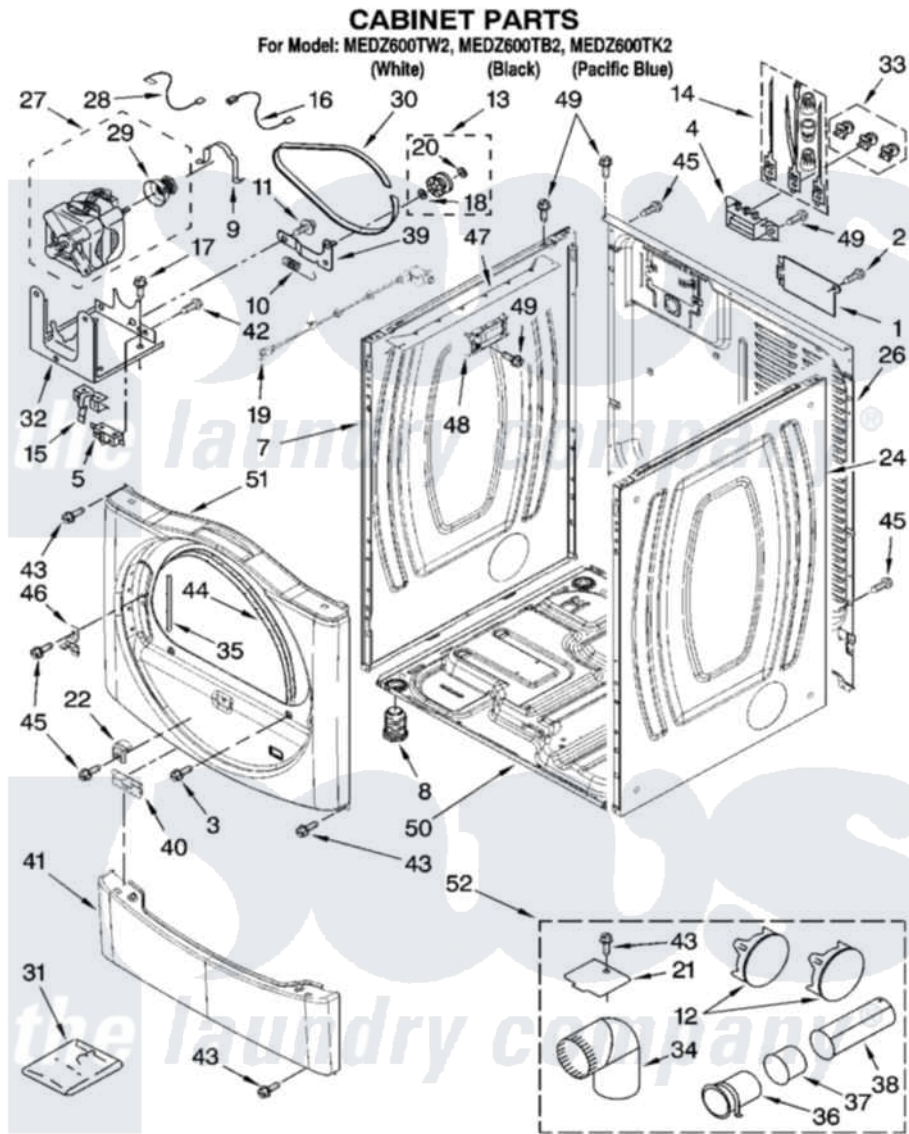

Maytag MEDZ600TK2 02 - CABINET PARTS

W10176726

3

Maytag [Residential Maytag MEDZ600TK2 Dryer Parts](#) Parts Diagram 02 - CABINET PARTS

[Click on the part number to view part](#)

Item	Original Part Number	Replaced By	Status	Part Description
1	8576583	W10119283		Cover, Terminal Block
2	8533974	4331106		Screw, No.10-32 X 7/16
3	3357011	308685		Side Trim)
4	3397659			Block, Terminal
5	3394881	279782		Switch-Lid
7	8565054			Panel, Side
"	W10112962			Panel, Side
"	W10119026			Panel, Side
8	3392100	49621		Feet-Leveling
"	279810			Foot-Optional
9	660658			Clamp, Motor Mounting 343481 685441
10	3387374			Spring, Idler
11	3389420			Retainer-Idler 1/4-20 X 1/16
12	697750	W10470674		Dryer Exhaust Kit
"	3388309	W10470674		Dryer Exhaust Kit
"	8561800			Plug, Multivent