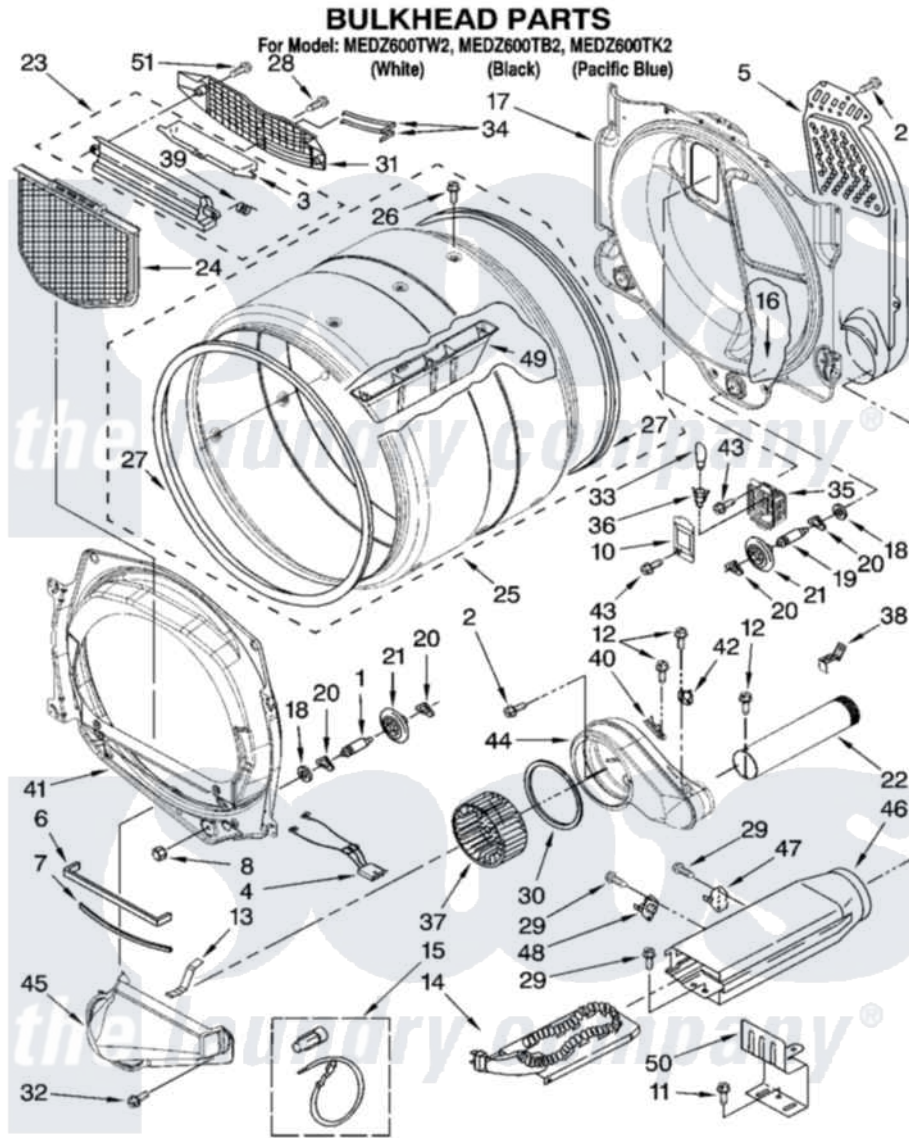

Maytag MEDZ600TK2 03 - BULKHEAD PARTS

W10176726

5

Maytag [Residential Maytag MEDZ600TK2 Dryer Parts](#) Parts Diagram 03 - BULKHEAD PARTS
Click on the part number to view part

Item	Original Part Number	Replaced By	Status	Part Description
1	8575324	W10359271		Shaft, Drum Roller Threads
2	3390647	488729		Screw
3	W10153413			Door, Lint Screen
4	3406653			Harness, Sensor
5	697354	3387911		Duct-Air
6	697813			Seal, Outlet Housing
7	697814	697813		Seal, Outlet Housing
8	3934666	W10080210		Nut, 3/8 X 16
10	3402841	8532165		Lens, Drum Light
11	693995			Screw, Hex Head
12	8533971	90767		Screw, 8A X 3/8 HeX Washer Head Tapping
13	8066208			Clip-Exhaust
14	3387747			Element, Heater
15	279457			Wire Kit, Terminal
16	W10001120	W10080190		Nut, 3/8-16
17	W10080170			Bulkhead, Rear

18	3387459	W10080960	Washer, Support
19	8575325	W10359272	Shaft, Roller Drum Threads
20	690997		Washer, Thrust
21	8536973	W10314173	Support
22	8563728		Exhaust Pipe
23	W10153423		Outlet Grille, Housing Assembly
24	W10049370	W10120998	Screen
25	W10153420		Complete Drum Assembly
26	W10109200		Screw, Baffle Mounting
27	W10166807	280114	Seal
28	695240	488729	Screw
29	90767		Screw, 8A X 3/8 HeX Washer Head Tapping
30	697770		Seal, Cover Plate Blower Housing
31	W10153412		Grille, Outlet
32	489463		Screw, 8-18 X 1/16
33	3406124	22002263	Lamp
34	3387223		Electrode, Sensor
35	8578825		Bracket, Drum Light
36	W10136369		Socket, Drum Light Assembly
37	697772		Wheel, Blower
38	8572105		Retainer, Toe Panel
39	3394986		Spring, Lint Screen Door
40	3392519		Thermal Limiter
41	8565061		Bulkhead, Front
42	8577274		Thermostat 295F
43	487909	488729	Screw
44	8544362	W10119255	Housing, Blower
45	8066168	W10128606	Duct-Lint
46	3392537		Box, Heater
47	8318314	279973	Kit, Thermal Cut-Off
48	3391914		Thermostat 295 F
49	W10153409		Baffle, Drum
50	8066099		Bracket, Heater Box
51	3387230		Screw, 10-16 X 13/16