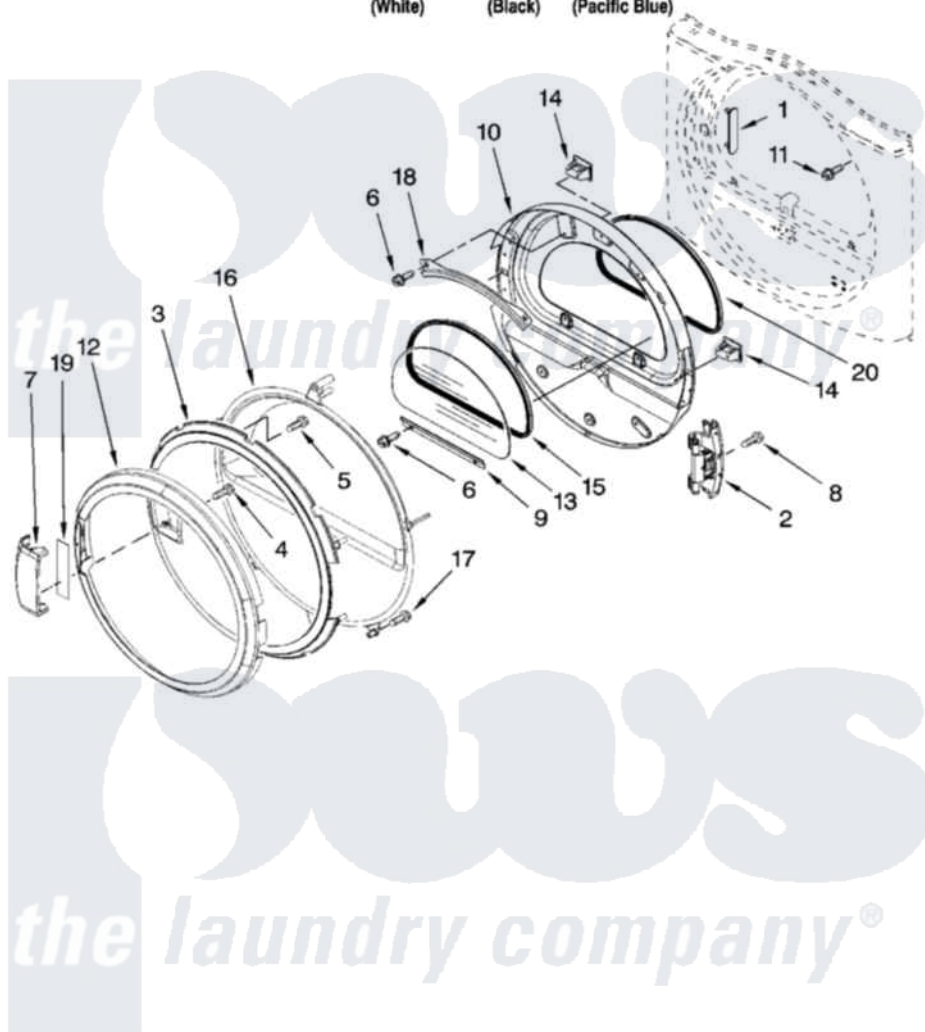

**Maytag MEDZ600TK2 04 - DOOR PARTS, OPTIONAL PARTS (NOT INCLUDED)**

**DOOR PARTS**

For Model: MEDZ600TW2, MEDZ600TB2, MEDZ600TK2  
(White) (Black) (Pacific Blue)

W10176728

7

Maytag [Residential Maytag MEDZ600TK2 Dryer Parts](#) Parts Diagram 04 - DOOR PARTS, OPTIONAL PARTS (NOT INCLUDED)

[Click on the part number to view part](#)

Item	Original Part Number	Replaced By	Status	Part Description
1	<a href="#">8565119</a>			Label, Hinge Hole Cover
2	<a href="#">8578887</a>			Door Hinge Assembly
3	<a href="#">W10119053</a>			Door Screen And Intermediate Assembly
4	<a href="#">9742177</a>			Screw, 8-18 X .625
5	<a href="#">3400618</a>			Screw, 6-19 X 3/8
6	3393258	<a href="#">3373329D</a>		Screw
7	<a href="#">W10117478</a>			Handle, Door
8	<a href="#">W10159996</a>			Screw, 10-24 X 25/64
9	<a href="#">8519354</a>			Retainer-Window
10	8578933	<a href="#">W10164062</a>		Door Assembly
11	<a href="#">355515</a>			Screw, 8-18 X 11/16
12	<a href="#">W10112917</a>			Door, Outer Ring
13	8565117	<a href="#">W10286878</a>		Window
14	690081	<a href="#">279570</a>		Latch