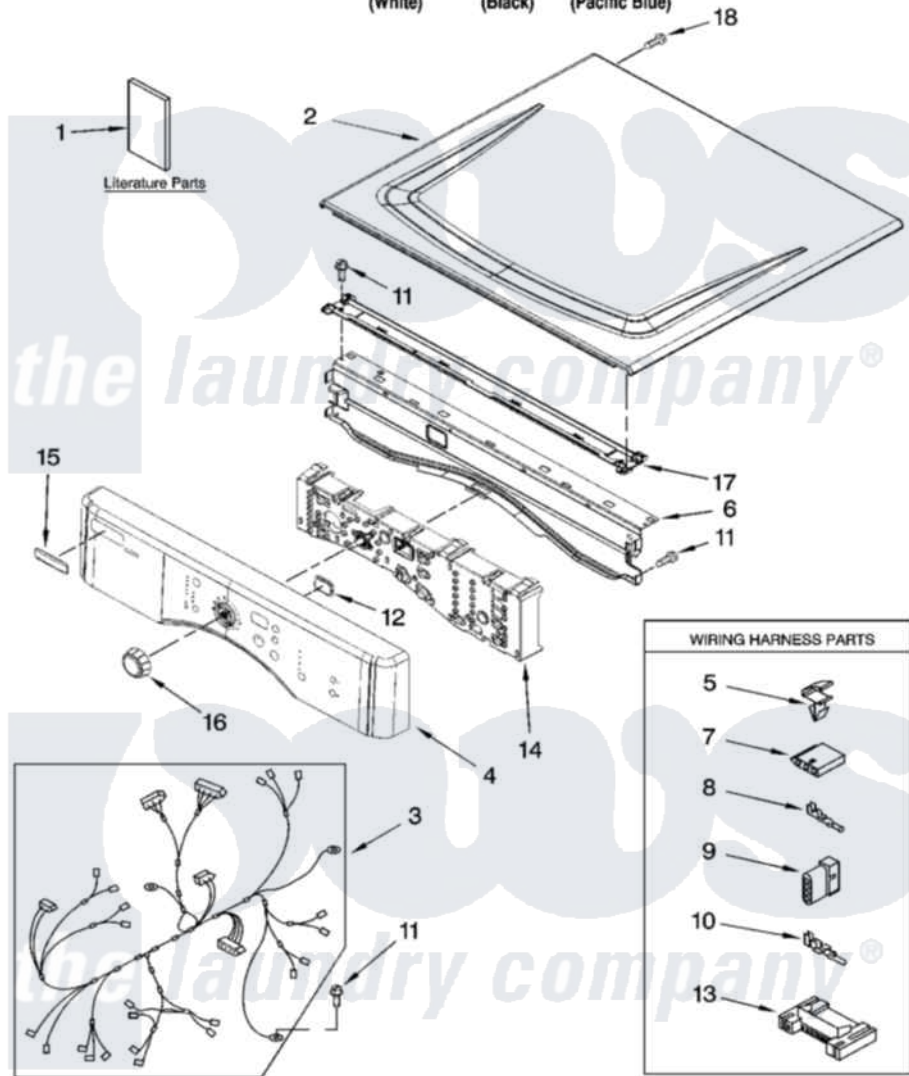

# Maytag MEDZ600TW1 01 - TOP AND CONSOLE PARTS

## TOP AND CONSOLE PARTS

For Model: MEDZ600TW1, MEDZ600TB1, MEDZ600TK1  
(White) (Black) (Pacific Blue)

27" Electric Dryer

8-07 Printed in U.S.A. (L.T)

1

Part No. W10160969 Rev. A

Maytag Residential Maytag MEDZ600TW1 Dryer Parts Parts Diagram 01 - TOP AND CONSOLE PARTS  
Click on the part number to view part

Item	Original Part Number	Replaced By	Status	Part Description
1	<a href="#">W10112937</a>			Use And Care Guide
"	W10117402		Not Available	Tech Sheet
"	W10117403		Not Available	Guide, Quick Start
2	8563730	<a href="#">W10336080</a>		Top
"	<a href="#">W10129703</a>			Top
"	W10140767	<a href="#">W10153510</a>		Top
3	<a href="#">W10110972</a>			Harness, Main
4	<a href="#">W10117389</a>			Panel, Console
"	<a href="#">W10117393</a>			Panel, Console
"	<a href="#">W10119034</a>			Panel, Console
5	<a href="#">3394427</a>			Clip-Harness
6	<a href="#">8565237</a>			Bracket, Console
7	<a href="#">353424</a>			Plug, Terminal
8	<a href="#">94614</a>			Terminal
9	<a href="#">3936144</a>			Do-It-Yourself Repair Manuals
10	94613	<a href="#">596797</a>		Terminal

11	3390647	<a href="#">488729</a>	Screw
12	<a href="#">W10117387</a>		Lens, Display
13	<a href="#">3395683</a>		Receptacle, Multi-Terminal
14	<a href="#">W10117417</a>		Assembly, User Interface
15	W10112569	<a href="#">W10203949</a>	Medallion
16	<a href="#">W10119050</a>		Knob, Control
17	<a href="#">8574968</a>		Screw, 10-16 X 1/2
18	<a href="#">3400238</a>		Screw, 2-28 X 1/2