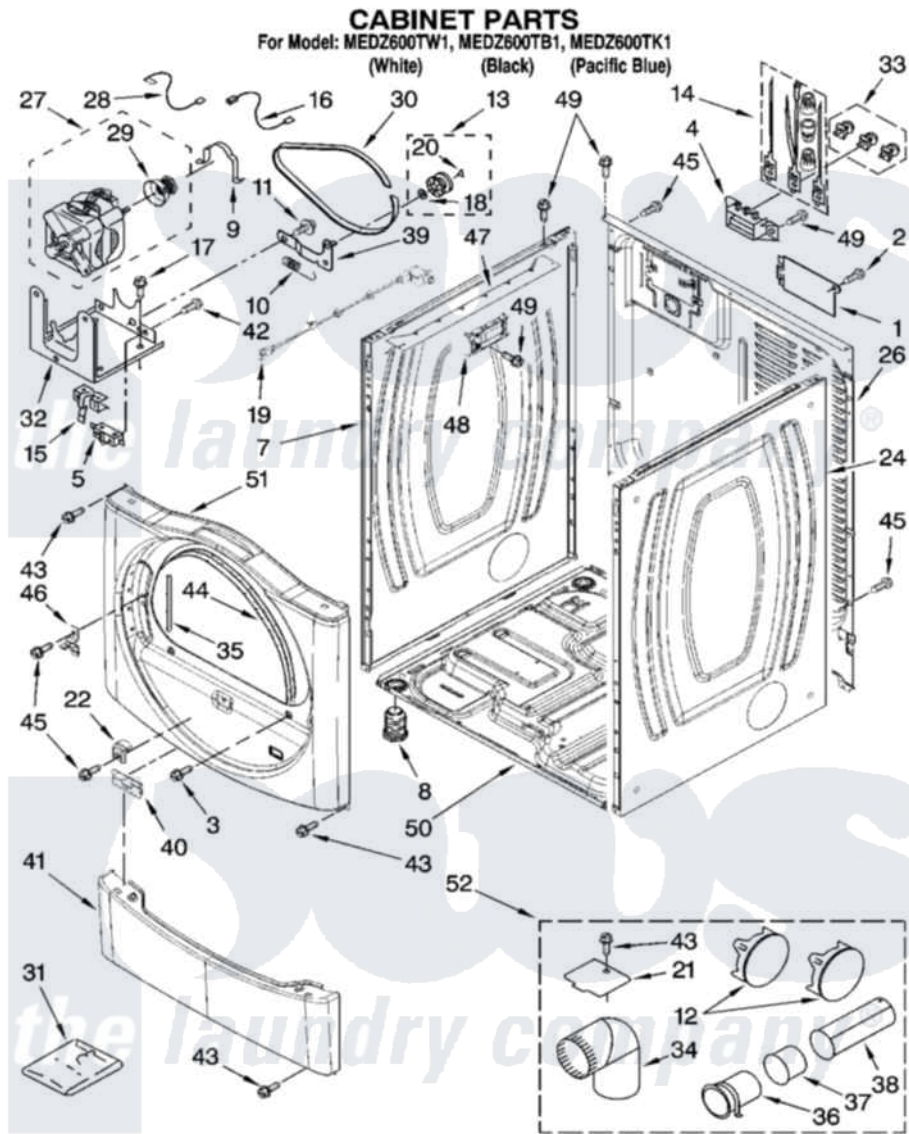

Maytag MEDZ600TW1 02 - CABINET PARTS

W10160969

3

Maytag [Residential Maytag MEDZ600TW1 Dryer Parts](#) Parts Diagram 02 - CABINET PARTS
Click on the part number to view part

Item	Original Part Number	Replaced By	Status	Part Description
1	8576583	W10119283		Cover, Terminal Block
2	8533974	4331106		Screw, No.10-32 X 7/16
3	3357011	308685		Side Trim)
4	3397659			Block, Terminal
5	3394881	279782		Switch-Lid
7	8565054			Panel, Side
"	W10112962			Panel, Side
"	W10119026			Panel, Side
8	3392100	49621		Feet-Leveling
"	279810			Foot-Optional
9	660658			Clamp, Motor Mounting 343481 685441
10	3387374			Spring, Idler
11	3389420			Retainer-Idler 1/4-20 X 1/16
12	697750	W10470674		Dryer Exhaust Kit
"	3388309	W10470674		Dryer Exhaust Kit
"	8561800			Plug, Multivent