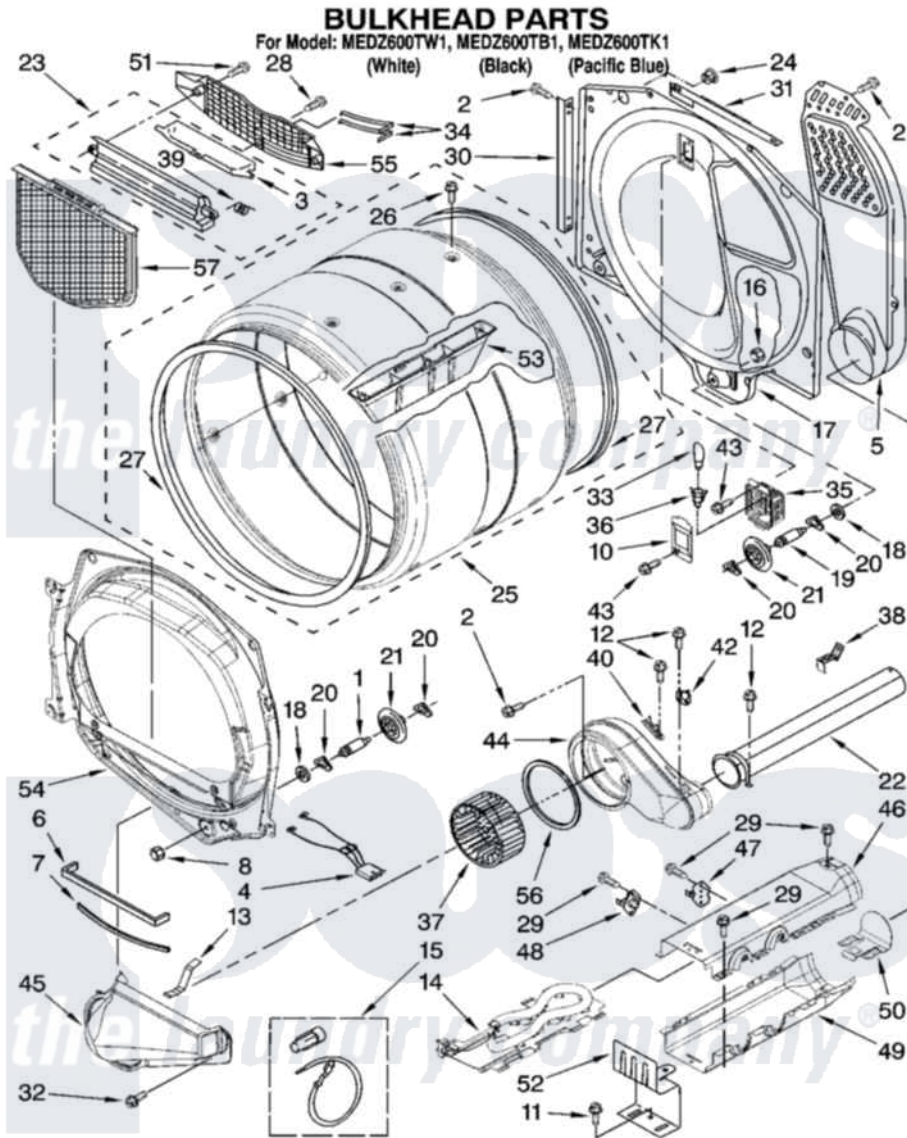

# Maytag MEDZ600TW1 03 - BULKHEAD PARTS

W10160969

5

Maytag [Residential Maytag MEDZ600TW1 Dryer Parts](#) Parts Diagram 03 - BULKHEAD PARTS  
Click on the part number to view part

Item	Original Part Number	Replaced By	Status	Part Description
1	8575324	<a href="#">W10359271</a>		Shaft, Drum Roller Threads
2	3390647	<a href="#">488729</a>		Screw
3	<a href="#">W10153413</a>			Door, Lint Screen
4	<a href="#">3406653</a>			Harness, Sensor
5	697354	<a href="#">3387911</a>		Duct-Air
6	<a href="#">697813</a>			Seal, Outlet Housing
7	697814	<a href="#">697813</a>		Seal, Outlet Housing
8	3934666	<a href="#">W10080210</a>		Nut, 3/8 X 16
10	3402841	<a href="#">8532165</a>		Lens, Drum Light
11	<a href="#">693995</a>			Screw, Hex Head
12	8533971	<a href="#">90767</a>		Screw, 8A X 3/8 HeX Washer Head Tapping
13	<a href="#">8066208</a>			Clip-Exhaust
14	<a href="#">8544771</a>			Heater Element
15	<a href="#">279457</a>			Wire Kit, Terminal
16	W10001120	<a href="#">W10080190</a>		Nut, 3/8-16
17	<a href="#">8520836</a>			Bulkhead, Rear