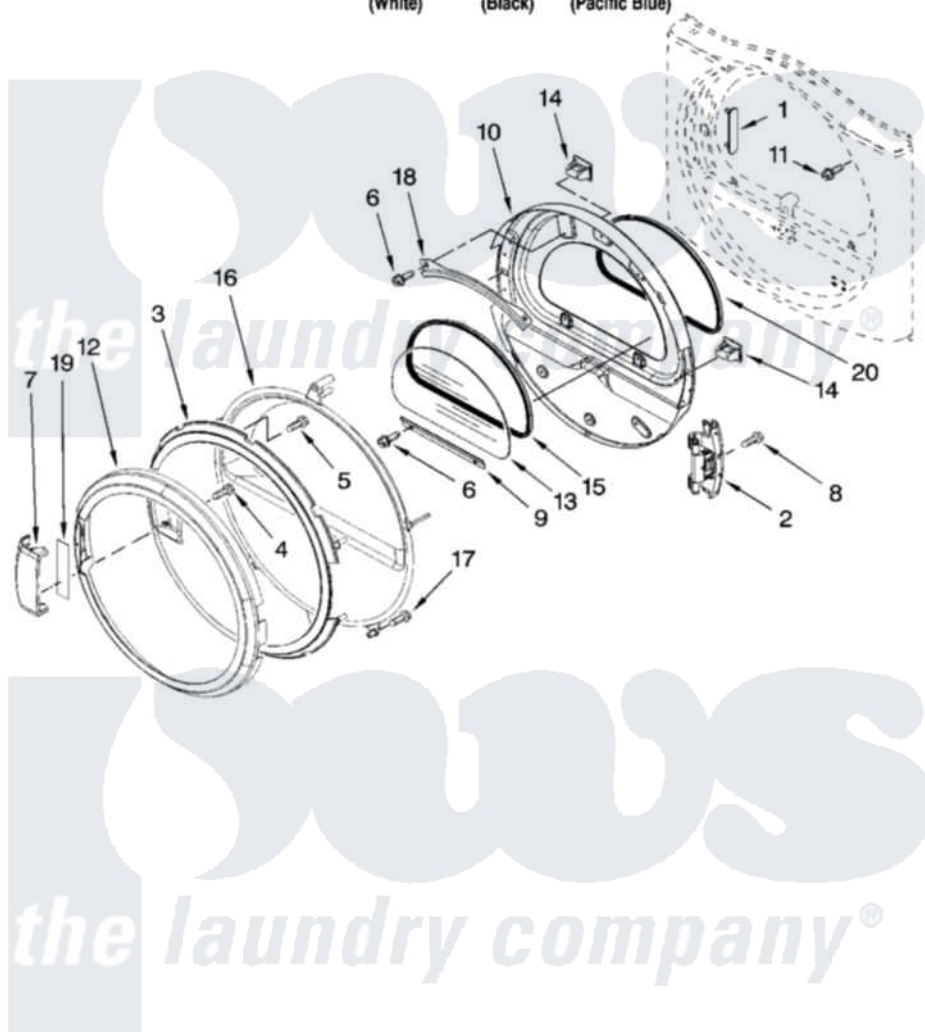

Maytag MEDZ600TW1 04 - DOOR PARTS, OPTIONAL PARTS (NOT INCLUDED)

DOOR PARTS
 For Model: MEDZ600TW1, MEDZ600TB1, MEDZ600TK1
 (White) (Black) (Pacific Blue)

W10160969

7

Maytag [Residential Maytag MEDZ600TW1 Dryer Parts](#) Parts Diagram 04 - DOOR PARTS, OPTIONAL PARTS (NOT INCLUDED)

[Click on the part number to view part](#)

Item	Original Part Number	Replaced By	Status	Part Description
1	8565119			Label, Hinge Hole Cover
2	8578887			Door Hinge Assembly
3	W10119053			Door Screen And Intermediate Assembly
4	9742177			Screw, 8-18 X .625
5	3400618			Screw, 6-19 X 3/8
6	3393258	3373329D		Screw
7	W10117478			Handle, Door
8	W10017850	280203		Screw-Kit
9	8519354			Retainer-Window
10	8578933	W10164062		Door Assembly
11	355515			Screw, 8-18 X 11/16
12	W10112917			Door, Outer Ring
13	8565117	W10286878		Window
14	690081	279570		Latch