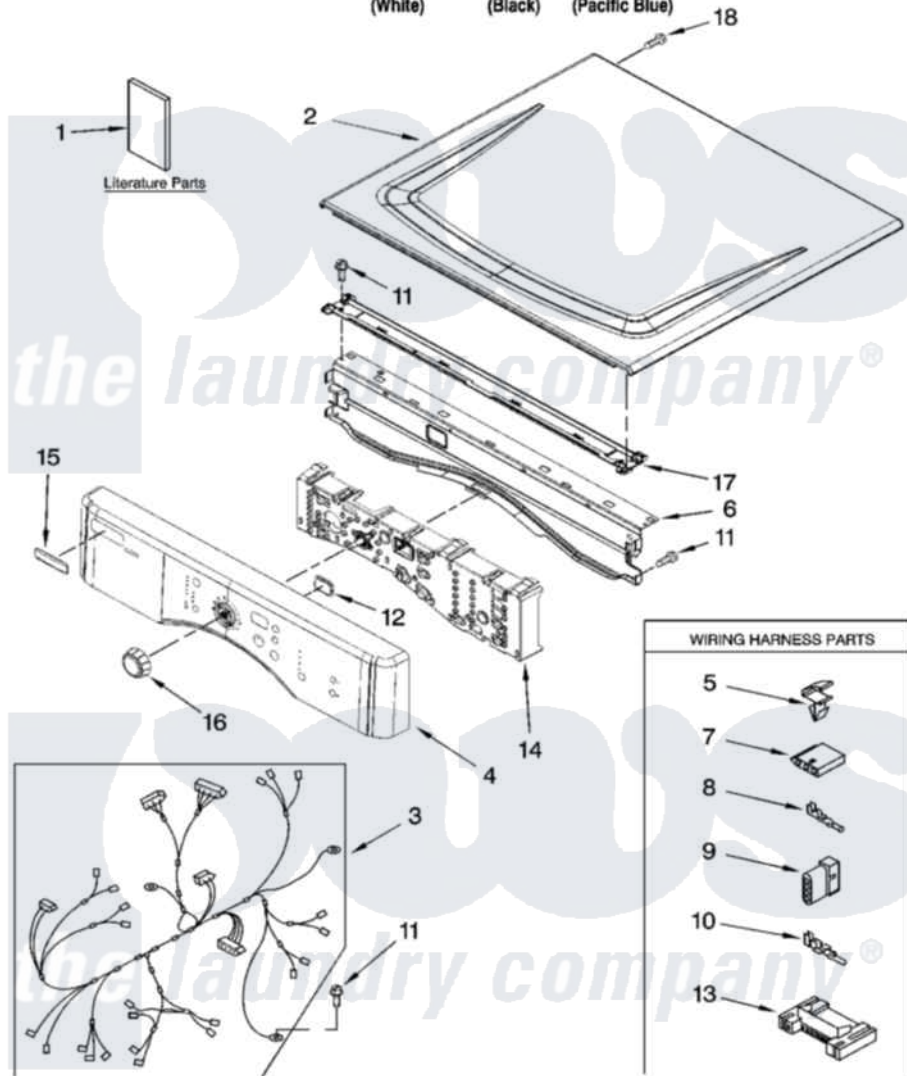

Maytag MEDZ600TW2 01 - TOP AND CONSOLE PARTS

TOP AND CONSOLE PARTS

27" ELECTRIC DRYER

For Model: MEDZ600TW2, MEDZ600TB2, MEDZ600TK2
(White) (Black) (Pacific Blue)

11-07 Printed in U.S.A. (LT)

1

Part No. W10176726 Rev. A

Maytag Residential Maytag MEDZ600TW2 Dryer Parts Parts Diagram 01 - TOP AND CONSOLE PARTS

Click on the part number to view part

Item	Original Part Number	Replaced By	Status	Part Description
1	W10112937			Use And Care Guide
"	W10117402		Not Available	Tech Sheet
"	W10117403		Not Available	Guide, Quick Start
2	8563730	W10336080		Top
"	W10129703			Top
"	W10140767	W10153510		Top
3	W10110972			Harness, Main
4	W10117389			Panel, Console
"	W10117393			Panel, Console
"	W10119034			Panel, Console
5	3394427			Clip-Harness
6	8565237			Bracket, Console
7	353424			Plug, Terminal
8	94614			Terminal
9	3936144			Do-It-Yourself Repair Manuals
10	94613	596797		Terminal

11	3390647	488729	Screw
12	W10117387		Lens, Display
13	3395683		Receptacle, Multi-Terminal
14	W10117417		Assembly, User Interface
15	W10112569	W10203949	Medallion
16	W10119050		Knob, Control
17	8574968		Screw, 10-16 X 1/2
18	3400238		Screw, 2-28 X 1/2