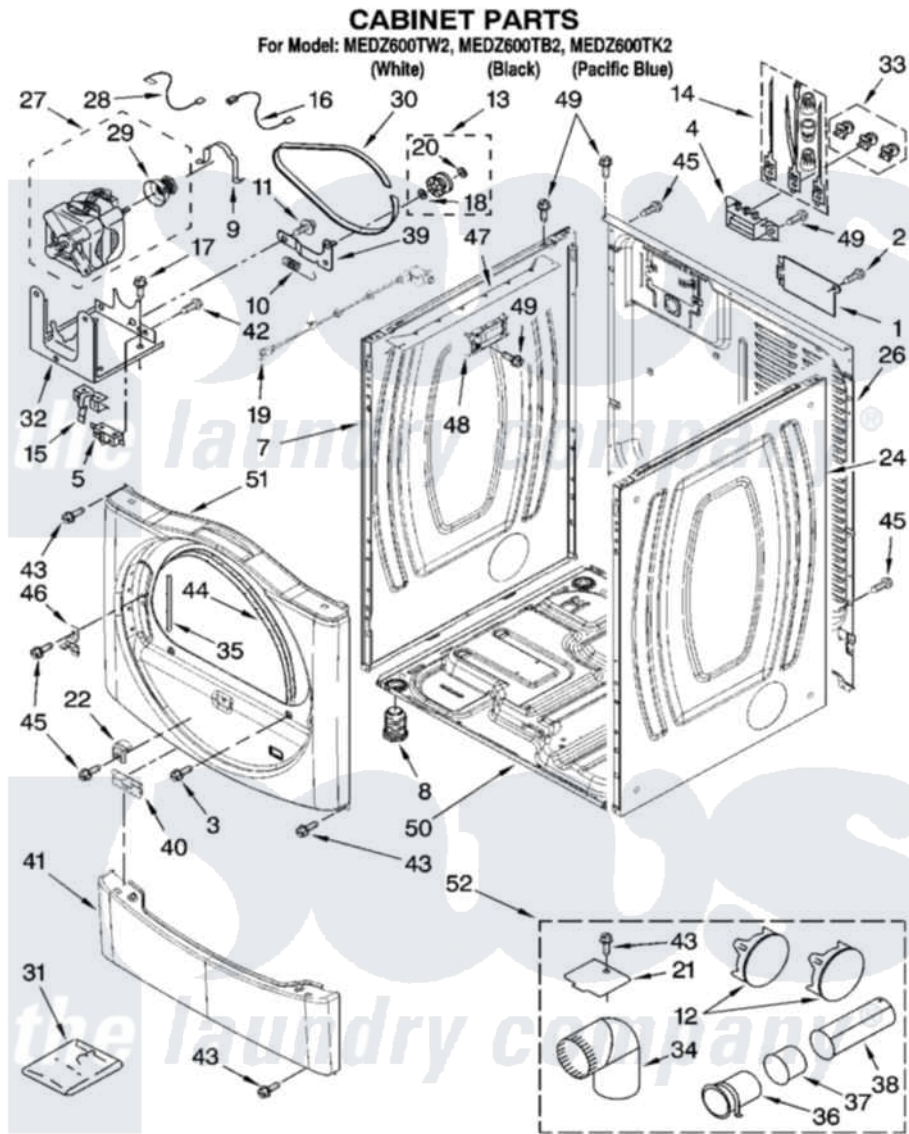

Maytag MEDZ600TW2 02 - CABINET PARTS

W10176726

3

Maytag [Residential Maytag MEDZ600TW2 Dryer Parts](#) Parts Diagram 02 - CABINET PARTS
Click on the part number to view part

Item	Original Part Number	Replaced By	Status	Part Description
1	8576583	W10119283		Cover, Terminal Block
2	8533974	4331106		Screw, No.10-32 X 7/16
3	3357011	308685		Side Trim)
4	3397659			Block, Terminal
5	3394881	279782		Switch-Lid
7	8565054			Panel, Side
"	W10112962			Panel, Side
"	W10119026			Panel, Side
8	3392100	49621		Feet-Leveling
"	279810			Foot-Optional
9	660658			Clamp, Motor Mounting 343481 685441
10	3387374			Spring, Idler
11	3389420			Retainer-Idler 1/4-20 X 1/16
12	697750	W10470674		Dryer Exhaust Kit
"	3388309	W10470674		Dryer Exhaust Kit
"	8561800			Plug, Multivent