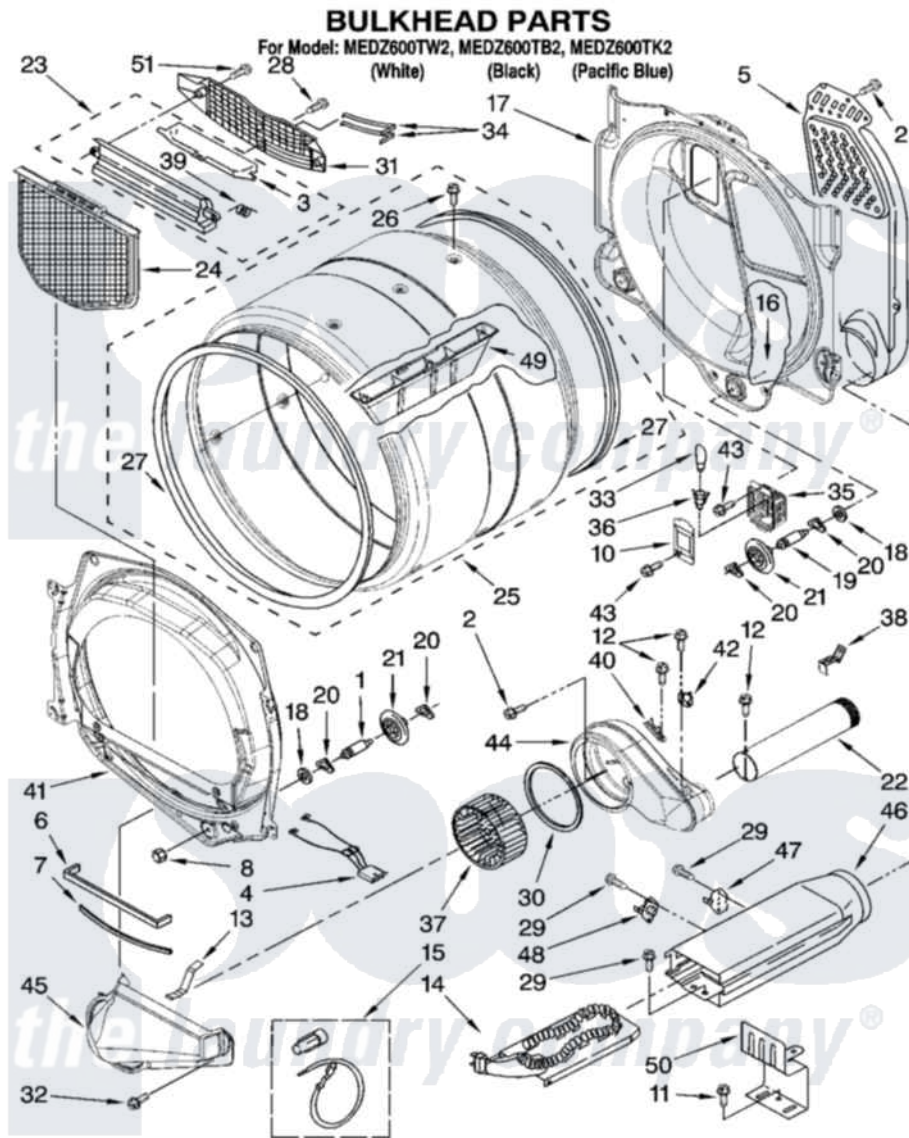

Maytag MEDZ600TW2 03 - BULKHEAD PARTS

W10176726

5

Maytag [Residential Maytag MEDZ600TW2 Dryer Parts](#) Parts Diagram 03 - BULKHEAD PARTS

[Click on the part number to view part](#)

Item	Original Part Number	Replaced By	Status	Part Description
1	8575324	W10359271		Shaft, Drum Roller Threads
2	3390647	488729		Screw
3	W10153413			Door, Lint Screen
4	3406653			Harness, Sensor
5	697354	3387911		Duct-Air
6	697813			Seal, Outlet Housing
7	697814	697813		Seal, Outlet Housing
8	3934666	W10080210		Nut, 3/8 X 16
10	3402841	8532165		Lens, Drum Light
11	693995			Screw, Hex Head
12	8533971	90767		Screw, 8A X 3/8 HeX Washer Head Tapping
13	8066208			Clip-Exhaust
14	3387747			Element, Heater
15	279457			Wire Kit, Terminal
16	W10001120	W10080190		Nut, 3/8-16
17	W10080170			Bulkhead, Rear

18	3387459	W10080960	Washer, Support
19	8575325	W10359272	Shaft, Roller Drum Threads
20	690997		Washer, Thrust
21	8536973	W10314173	Support
22	8563728		Exhaust Pipe
23	W10153423		Outlet Grille, Housing Assembly
24	W10049370	W10120998	Screen
25	W10153420		Complete Drum Assembly
26	W10109200		Screw, Baffle Mounting
27	W10166807	280114	Seal
28	695240	488729	Screw
29	90767		Screw, 8A X 3/8 HeX Washer Head Tapping
30	697770		Seal, Cover Plate Blower Housing
31	W10153412		Grille, Outlet
32	489463		Screw, 8-18 X 1/16
33	3406124	22002263	Lamp
34	3387223		Electrode, Sensor
35	8578825		Bracket, Drum Light
36	W10136369		Socket, Drum Light Assembly
37	697772		Wheel, Blower
38	8572105		Retainer, Toe Panel
39	3394986		Spring, Lint Screen Door
40	3392519		Thermal Limiter
41	8565061		Bulkhead, Front
42	8577274		Thermostat 295F
43	487909	488729	Screw
44	8544362	W10119255	Housing, Blower
45	8066168	W10128606	Duct-Lint
46	3392537		Box, Heater
47	8318314	279973	Kit, Thermal Cut-Off
48	3391914		Thermostat 295 F
49	W10153409		Baffle, Drum
50	8066099		Bracket, Heater Box
51	3387230		Screw, 10-16 X 13/16