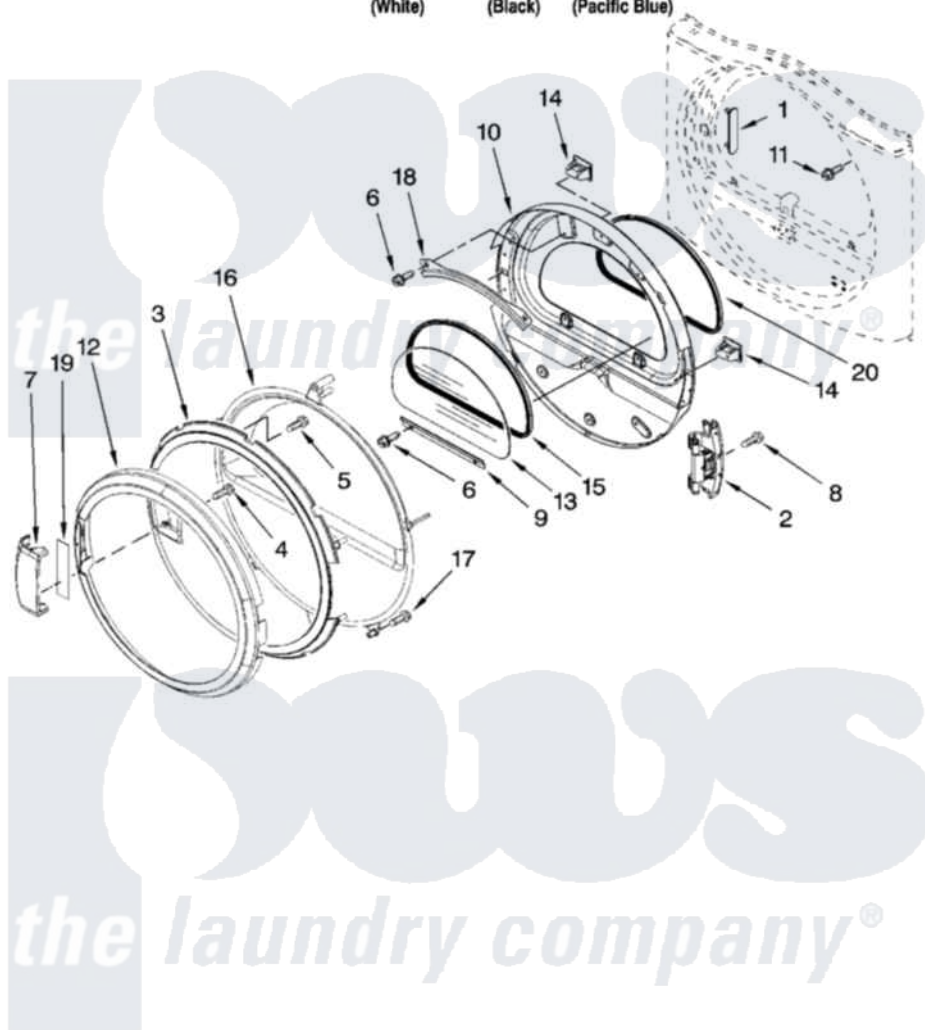

**Maytag MEDZ600TW2 04 - DOOR PARTS, OPTIONAL PARTS (NOT INCLUDED)**

**DOOR PARTS**

For Model: MEDZ600TW2, MEDZ600TB2, MEDZ600TK2  
(White) (Black) (Pacific Blue)

W10176728

7

Maytag [Residential Maytag MEDZ600TW2 Dryer Parts](#) Parts Diagram 04 - DOOR PARTS, OPTIONAL PARTS (NOT INCLUDED)

[Click on the part number to view part](#)

Item	Original Part Number	Replaced By	Status	Part Description
1	<a href="#">8565119</a>			Label, Hinge Hole Cover
2	<a href="#">8578887</a>			Door Hinge Assembly
3	<a href="#">W10119053</a>			Door Screen And Intermediate Assembly
4	<a href="#">9742177</a>			Screw, 8-18 X .625
5	<a href="#">3400618</a>			Screw, 6-19 X 3/8
6	3393258	<a href="#">3373329D</a>		Screw
7	<a href="#">W10117478</a>			Handle, Door
8	<a href="#">W10159996</a>			Screw, 10-24 X 25/64
9	<a href="#">8519354</a>			Retainer-Window
10	8578933	<a href="#">W10164062</a>		Door Assembly
11	<a href="#">355515</a>			Screw, 8-18 X 11/16
12	<a href="#">W10112917</a>			Door, Outer Ring
13	8565117	<a href="#">W10286878</a>		Window
14	690081	<a href="#">279570</a>		Latch