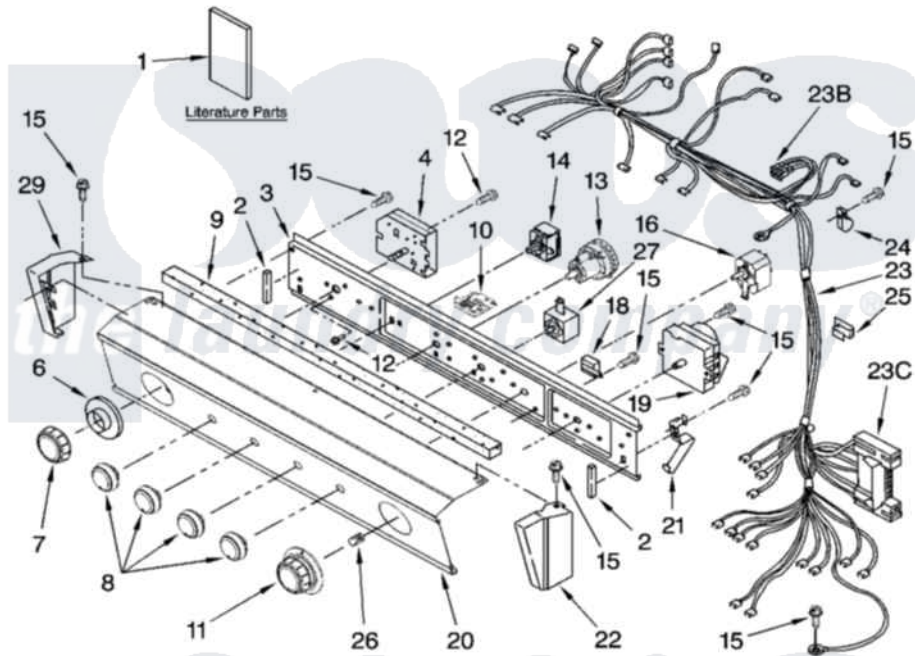

Maytag MET3800TW0 01 - WASHER/DRYER CONTROL PANEL PARTS

IMPORTANT: All Part Numbers Listed Are Whirlpool Numbers. Source Parts Through Whirlpool.
 5-07 Litho in U.S.A. (LT) 1 Part No. W10128966 Rev. B

Maytag Residential Maytag MET3800TW0 Washer/Dryer Parts Parts Diagram 01 - WASHER/DRYER CONTROL PANEL PARTS

[Click on the part number to view part](#)

Item	Original Part Number	Replaced By	Status	Part Description
1	W10118289		Not Available	Installation Instructions (English)
"	W10117754		Not Available	Use & Care Guide
"	W10117755		Not Available	Sheet, Cycle Feature
"	W10114285		Not Available	Wiring Diagram
"	W10118320		Not Available	Energy Guide
2	3390688			Spacer- Foam Pad
3	8528583			Bracket, Control
4	W10124193			Timer, Washer
6	W10112571			Dial,
7	W10110033			Knob, Timer
8	W10112572	W10110035		Knob
9	8521965			Gasket, Console
10	8558178			Control, Electronic
11	W10112573	W10110036		Knob
12	3400808			Screw. Mounting

13	W10112533	W10339337	Switch-WL
14	W10114118		Switch, Temperature
15	90767		Screw, 8A X 3/8 HeX Washer Head Tapping
16	W10117655		Switch, Push-To-Start
18	694419		Mini-Buzzer
19	W10113816		Timer, Dryer
20	W10124093		Panel, Control
21	3389453		Bracket, Hinge
22	3389456		End Cap
23	W10128115		Harness - Dryer
"	2154470		Receptacle,
"	3395683		Receptacle, Multi-Terminal
24	3390604		Clamp, Harness
25	3390422	W10134185	Clip, Harness
26	8536939		Clip, Knob
27	3405156		Switch, Rotary
29	3389464		End Cap