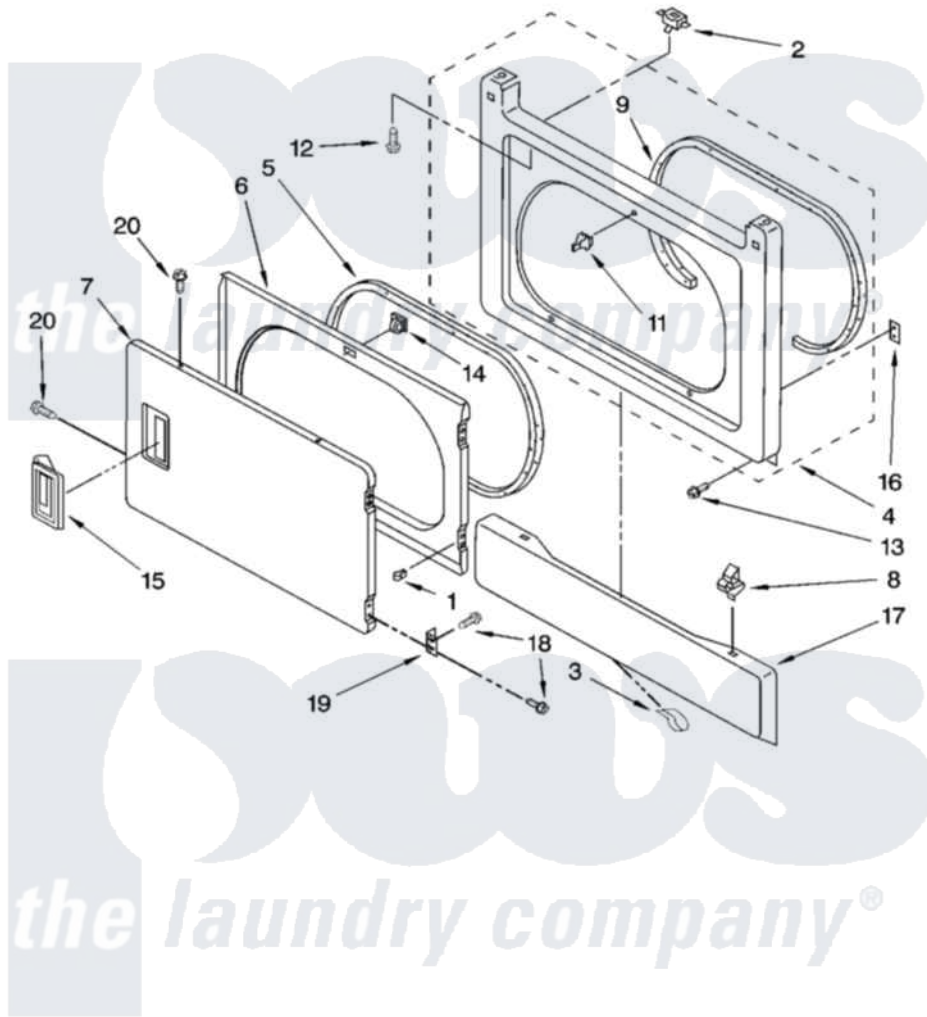

Maytag MET3800TW0 02 - DRYER FRONT PANEL AND DOOR PARTS

DRYER FRONT PANEL AND DOOR PARTS

For Models: MET3800TW0
(Designer White)

IMPORTANT: All Part Numbers Listed Are Whirlpool Numbers. Source Parts Through Whirlpool.

W10128966

2

Maytag [Residential Maytag MET3800TW0 Washer/Dryer Parts](#) Parts Diagram 02 - DRYER FRONT PANEL AND DOOR PARTS

[Click on the part number to view part](#)

Item	Original Part Number	Replaced By	Status	Part Description
1	3389249			Nut, Inner Door
2	3391902			Switch, Door
3	98234			Clip, U-Bend
4	3392547	279718		Panel
5	3390735			Seal, Door
6	3392563	280083		Door-Rear
7	3387872			Door, Front
8	3388229			Retainer, Toe Panel
9	3387242			Seal, Front Panel
11	696144	279570		Latch
12	697773	3395530		Screw
13	3393008	308685		Side Trim)
14	3392538	279570		Latch
15	W10116360			Handle, Door
16	3390902			Clip, Door Hinge
17	3388958			Panel, Toe

18

342055

[488627](#)

Screw

19

[3389247](#)

Hinge And Pin Assembly

20

[694091](#)

Trim, Side Right Hand