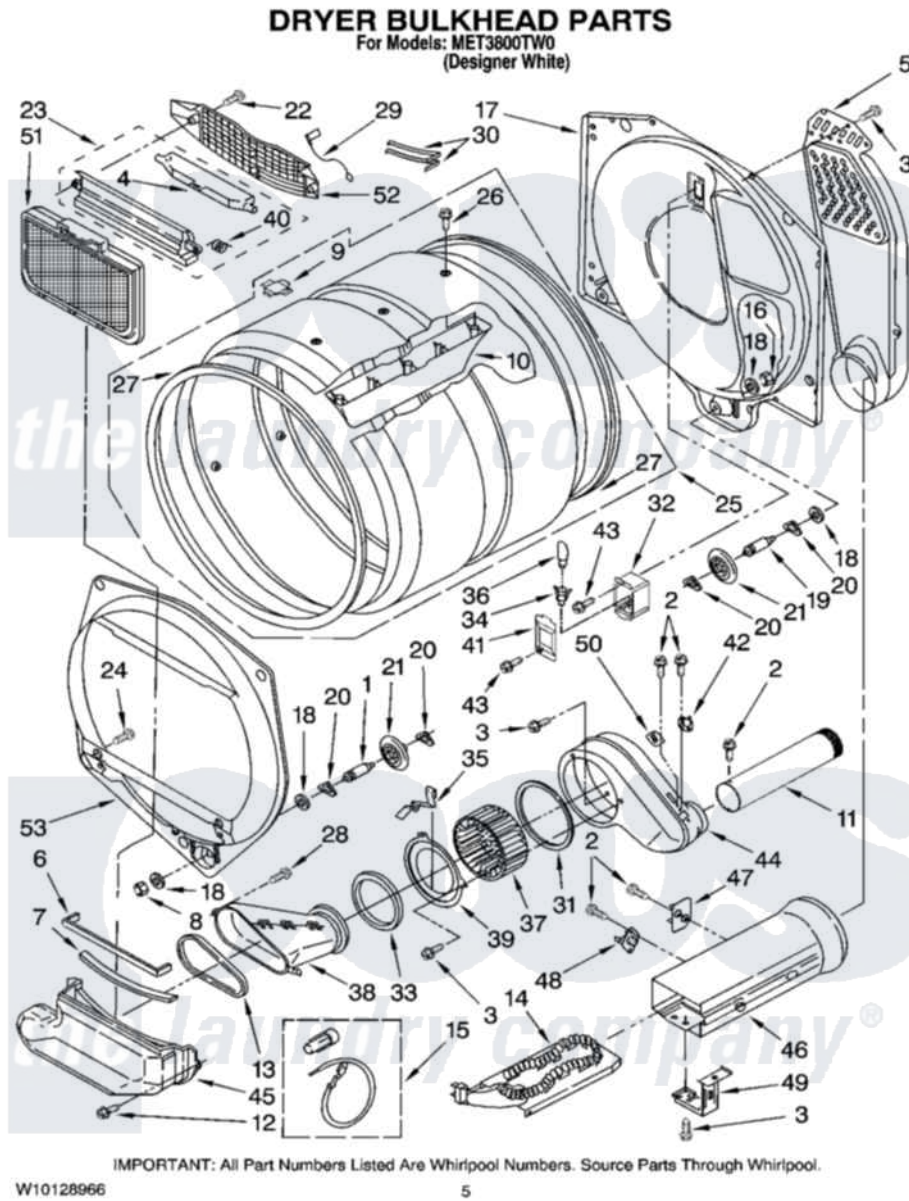

Maytag MET3800TW0 04 - DRYER BULKHEAD PARTS

Maytag [Residential Maytag MET3800TW0 Washer/Dryer Parts](#) Parts Diagram 04 - DRYER BULKHEAD PARTS
Click on the part number to view part

Item	Original Part Number	Replaced By	Status	Part Description
1	8575324	W10359271		Shaft, Drum Roller Threads
2	90767			Screw, 8A X 3/8 HeX Washer Head Tapping
3	343641	681414		Screw, 10AB X 1/2
4	3394984	8563758		Door, Lint Screen
5	697354	3387911		Duct-Air
6	697813			Seal, Outlet Housing
7	3391906			Seal, Lint Duct
8	3934666	W10080210		Nut, 3/8 X 16
9	8066086			Plug, Drum Hole
10	3389449	279982		Baffle-Drum
11	8563748	279823		Side Exhaust Extension Kit
12	3390647	488729		Screw
13	3391685	697770		Seal, Cover Plate Blower Housing
14	3387749			Element, Heater
15	279457			Wire Kit, Terminal

16	W10001120	W10080190	Nut, 3/8-16
17	8520836		Bulkhead, Rear
18	3387459	W10080960	Washer, Support
19	8575325	W10359272	Shaft, Roller Drum Threads
20	690997		Washer, Thrust
21	8536973	W10314173	Support
22	3357011	308685	Side Trim)
23	3394985	8563755	Housing, Outlet Assembly
24	695240	488729	Screw
25	3389448		Assembly, Drum
26	W10109200		Screw, Baffle Mounting
27	697694	280114	Seal
28	3387230		Screw, 10-16 X 13/16
29	3392258	3393840	Wire
30	3387223		Electrode, Sensor
31	697770		Seal, Cover Plate Blower Housing
32	3977373		Bracket, Drum Light
33	8566209		Seal, Transition Duct
34	3403634	W10136369	Socket, Drum Light Assembly
35	3390935		Clip, Duct Locator
36	3406124	22002263	Lamp
37	697772		Wheel, Blower
38	3389445	279704	Duct-Trans
39	697366	279780	Cover
40	3394986		Spring, Lint Screen Door
41	3402841	8532165	Lens, Drum Light
42	3387134		Thermostat, Internal-Bias
43	487909	488729	Screw
44	8544363		Housing, Blower
45	3388909	279700	Duct-Lint
46	697715	3392537	Box, Heater
47	3977394	279769	Cutoff-Tml
48	3390291		Thermostat, High Limit 250F
49	3389647		Bracket, Heater Mounting
50	3403607		Thermal Limiter
51	3389644		Screen, Lint
52	8299979		Grill, Outlet Screen Door
53	697557		Bulkhead, Front