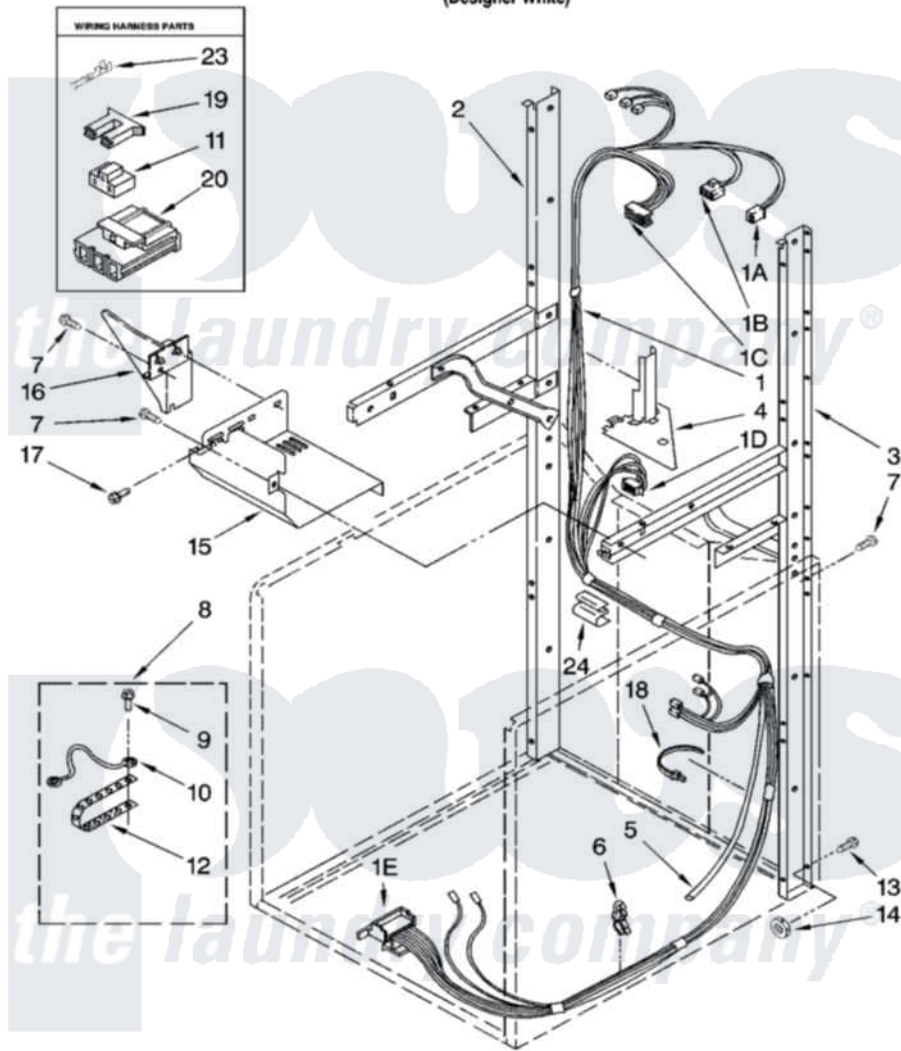

Maytag MET3800TW0 05 - DRYER SUPPORT AND WASHER HARNESS PARTS

DRYER SUPPORT AND WASHER HARNESS PARTS

For Models: MET3800TW0
(Designer White)

IMPORTANT: All Part Numbers Listed Are Whirlpool Numbers. Source Parts Through Whirlpool.

W10128966

7

Maytag [Residential Maytag MET3800TW0 Washer/Dryer Parts](#) Parts Diagram 05 - DRYER SUPPORT AND WASHER HARNESS PARTS

[Click on the part number to view part](#)

Item	Original Part Number	Replaced By	Status	Part Description
1	W10135956			Harness - Washer
"	3350130			Plug, Terminal
"	3347243			Block, Disconnect
"	352089			Timer, Block Disconnect
"	3350211		Not Available	Receptacle, 3 Way
"	62505			Block, Disconnect
2	3388851			Channel Assembly
3	3388850			Channel Assembly
4	3390609			Shield, Harness
5	8545438			Hose, Pressure Switch
6	2219077			Clip, Pressure Switch Hose
7	343641	681414		Screw, 10AB X 1/2
8	685463			Kit, Grounding Plug, Dryer Side Panel
9	8533071	90767		Screw, 8A X 3/8 HeX Washer

9	6533971	30707	Head Tapping
10	685449		Wire, Ground
11	3401144		Connector
12	22965		Strap, Grounding
13	3400300	Y015627	Screw- Hex
14	3393930	4342911	Nut
15	3394350		Shield, Front
16	3390336		Shield, Thermostat
17	3393008	308685	Side Trim)
18	3391249		Cable Tie, Push Mount
19	3354925		Block, Connector
20	3360056		Connector
23	94613	596797	Terminal
"	94614		Terminal
24	63523		Harness, Protector