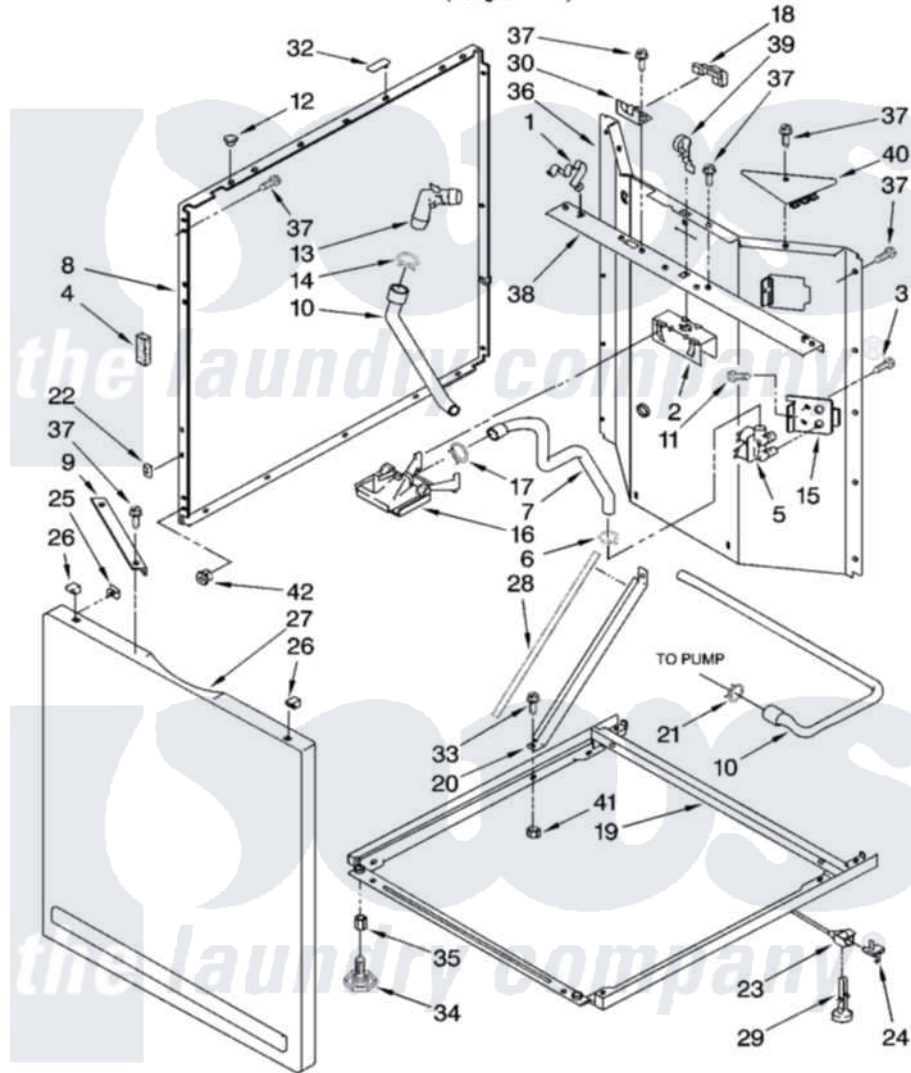

Maytag MET3800TW0 07 - WASHER CABINET PARTS

WASHER CABINET PARTS

For Models: MET3800TW0
(Designer White)

IMPORTANT: All Part Numbers Listed Are Whirlpool Numbers. Source Parts Through Whirlpool.

W10128966

11

Maytag Residential Maytag MET3800TW0 Washer/Dryer Parts Parts Diagram 07 - WASHER CABINET PARTS

Click on the part number to view part

Item	Original Part Number	Replaced By	Status	Part Description
1	3349770			Clip, Spring Top
2	3349768			Bracket, Vacuum
3	62863	3390631		Screw, 10-16 X 3/8
4	3350013			Foam
5	3979349	3979345		Valve
6	370451	596669		Clamp, Manifold
7	8521954			Hose, Water Inlet
8	3349455			Panel, Side
9	3350745			Brace, Front Panel
10	3353841			Hose, Drain
11	9740848			Screw, Mixing Valve Mounting
12	660975			Plug, Top To Cabinet
13	8557915			Connector, Hose
14	356138			Clamp, Hose
15	3349673			Bracket, Valve
16	387606	3360977		Break-Vac

17	371503	596669	Clamp, Manifold
18	3350145		Shield, Lid Switch
19	3402724		Base, Cabinet
20	3388857		Bracket, Base
21	371507	371502	Clamp, Hose
22	3394083		Clip, Front Panel
23	3349311		Link, Leveling
24	359364		Clip, Leveling Mechanism
25	98234		Clip, U-Bend
26	345670		Lock, Top
27	3349499		Panel, Front
28	303294	3367669	Protector, Edge
29	358594		Foot, Rear
30	3350144		Bracket, Lid Switch
32	352292		Nut, Push-In
33	3400300	Y015627	Screw- Hex
34	389102	W10001130	Foot, Leveling
35	3400917		Nut, Jam
36	3349493		Panel, Rear
37	343641	681414	Screw, 10AB X 1/2
38	3349697		Rail, Back Top
39	3350135		Spring, Lever Bracket
40	3390608		Shield, Corner Right Rear
41	3393930	4342911	Nut
42	352292		Nut, Push-In