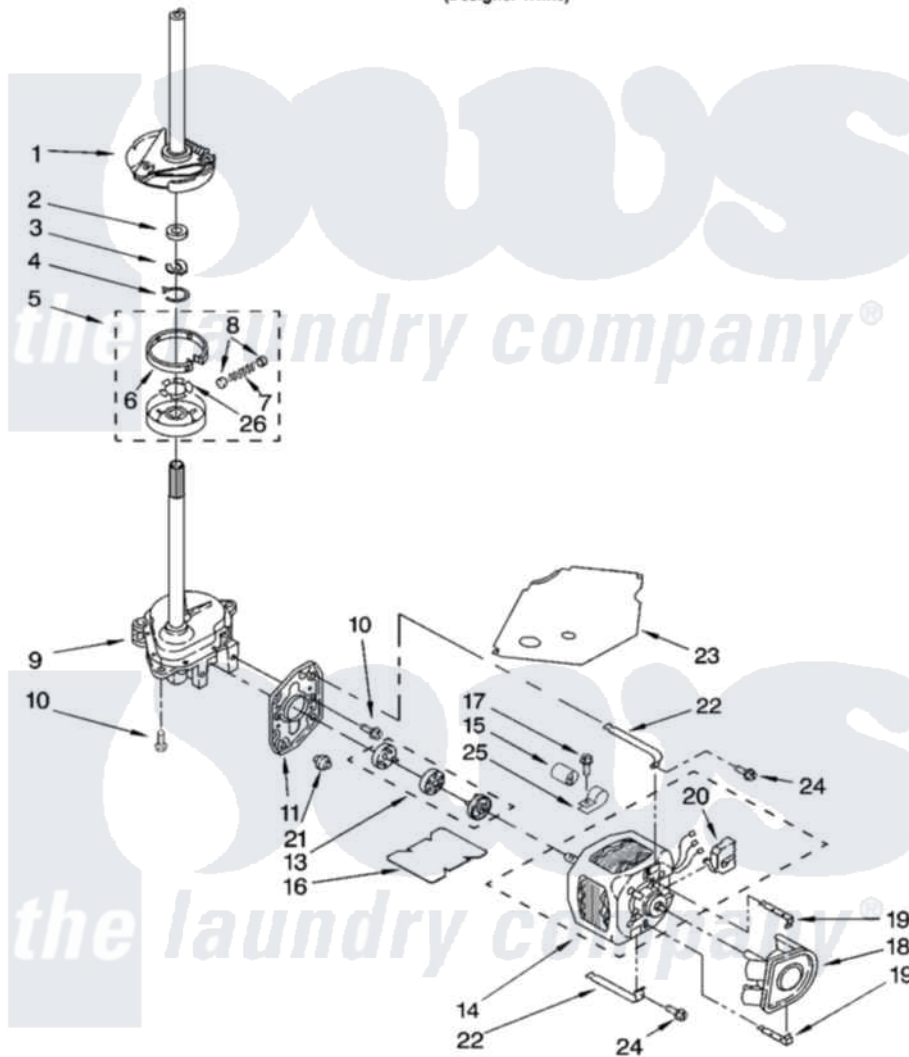

Maytag MET3800TW0 08 - BRAKE, CLUTCH, GEARCASE, MOTOR AND PUMP PARTS

BRAKE, CLUTCH, GEARCASE, MOTOR AND PUMP PARTS

For Models: MET3800TW0
(Designer White)

IMPORTANT: All Part Numbers Listed Are Whirlpool Numbers. Source Parts Through Whirlpool.

W10128966

13

Maytag [Residential Maytag MET3800TW0 Washer/Dryer Parts](#) Parts Diagram 08 - BRAKE, CLUTCH, GEARCASE, MOTOR AND PUMP PARTS
Click on the part number to view part

Item	Original Part Number	Replaced By	Status	Part Description
1	388951	285792		Basketdrive
2	63292			Washer, Spin Tube Thrust
3	62697	W10080230		Ring, Spin Tube Support
4	63283	285353		Ring
5	3951311	285785		Clutch
6	3951308	285790		Lining
7	3946792			Spring And Damper Assembly
8	62646			Cap, Clutch Spring
9	8532118	3360629		Gearcase
10	3357334	3400516		Screw Anti-Rattle
11	62611			Plate, Motor Mount To Gearcase
13	3364003	285753A		Coupling
14	661600			Motor, Main Drive
15	8572717			Capacitor, Motor Start

16	8316060		Shield, Tub To Motor
17	62863	3390631	Screw, 10-16 X 3/8
18	3363892		Pump, Complete
19	8546127		Retainer, Pump
20	62850	8529896	Switch, Main Drive Motor
21	62691		Grommet, Motor
22	3349637	W10086010	Retainer, Motor
23	3362089		Shield, Tub To Motor
24	3387485	273556	Screw, 10-16 X 5/8
25	3949496		Clamp, Capacitor
26	3355454		Clip, Main Drive