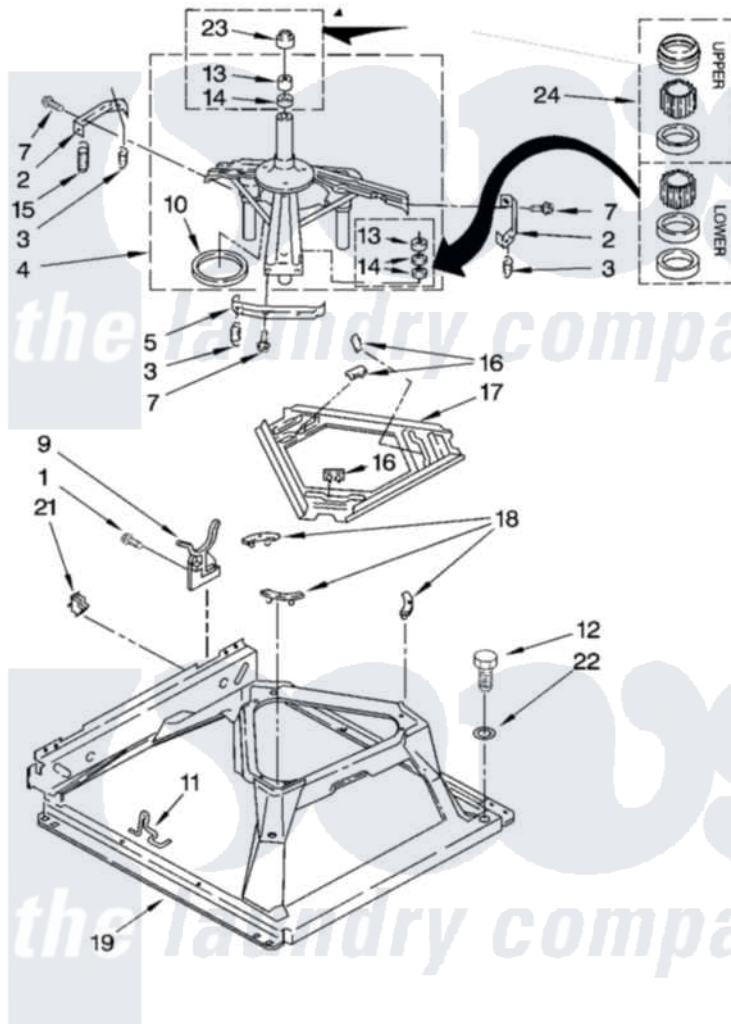

Maytag MET3800TW0 09 - MACHINE BASE PARTS

MACHINE BASE PARTS

For Models: MET3800TW0
(Designer White)

IMPORTANT: All Part Numbers Listed Are Whirlpool Numbers. Source Parts Through Whirlpool.

14

W10128966

Maytag [Residential Maytag MET3800TW0 Washer/Dryer Parts](#) Parts Diagram 09 - MACHINE BASE PARTS

[Click on the part number to view part](#)

Item	Original Part Number	Replaced By	Status	Part Description
1	343641	681414		Screw, 10AB X 1/2
2	64067			Bracket, Spring Outer
3	63907			Spring, Suspension
4	8575214	280184		Support
5	64065			Bracket, Spring Outer
7	3400076			Screw, Bracket Mounting
9	3350506			Retainer, Hose
10	63134			Ring, Sound Deadening
11	63806	W10145155		Retainer, Suspension Spring
12	3400501			Screw, 5/16-18 X 1 3/32
13	8546455			Bearing, Centerpost
14	357409	359449		Seal, Agitator Shaft
15	388492	W10250667		Spring, Counterweight
16	62568	285219		Pad
17	3946509			Plate, Suspension
18	3363660	285744		Pad

19

[3349343](#)

Base Assembly

21

[3349749](#)

Restrainer, Base

22

[3349340](#)

Washer

23

[8577376](#)

Seal, Centerpost

24

[285203](#)

Centerpost Bearing Kit