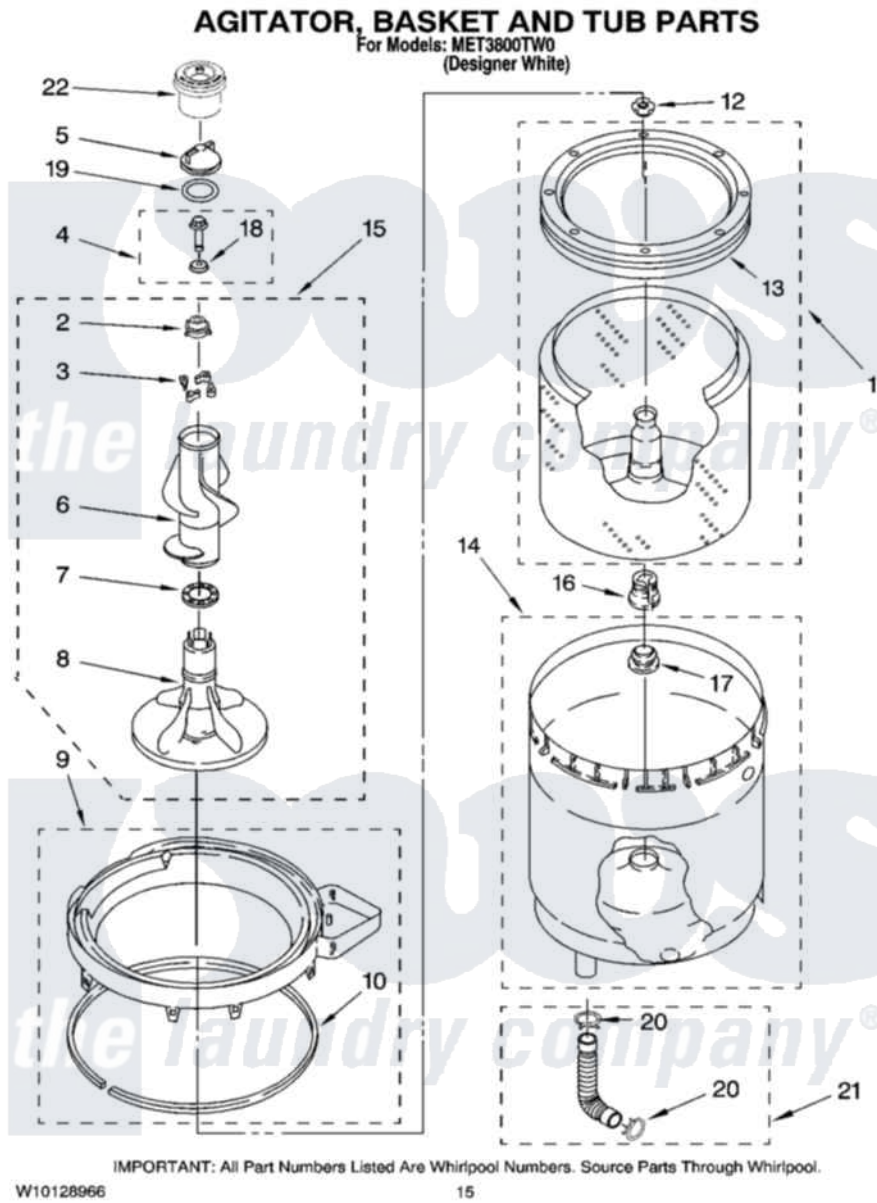

Maytag MET3800TW0 10 - AGITATOR, BASKET AND TUB PARTS

Maytag [Residential Maytag MET3800TW0 Washer/Dryer Parts](#) Parts Diagram 10 - AGITATOR, BASKET AND TUB PARTS

[Click on the part number to view part](#)

Item	Original Part Number	Replaced By	Status	Part Description
2	3947410	285751		Dog-Agitator
3	3366877	80040		Dog-Agitator
4	358237			Screw And Washer
5	387094	285550		Cap
6	3349610			Mover, Agitator Clutch
7	3351014	285620		Washer
8	3349578			Agitator
9	8528150	W10445870		Ring-Tub
10	3976308			Gasket, Tub Ring
11	3979385	3352234		Basket And Balance Ring Assembly
12	21366			Nut, Spanner
13	8519788	387240		Ring, Balance
14	3349292			Tub
15	3349743			Agitator
16	389140			Tub Block, Basket Drive

17	383727		Gasket, Centerpod
18	3949550		Washer
19	3348855	W10072840	Fabric Softener
20	3363366	616099	Clamp
21	3951449	285871	Hose
22	3350834		Dispenser,