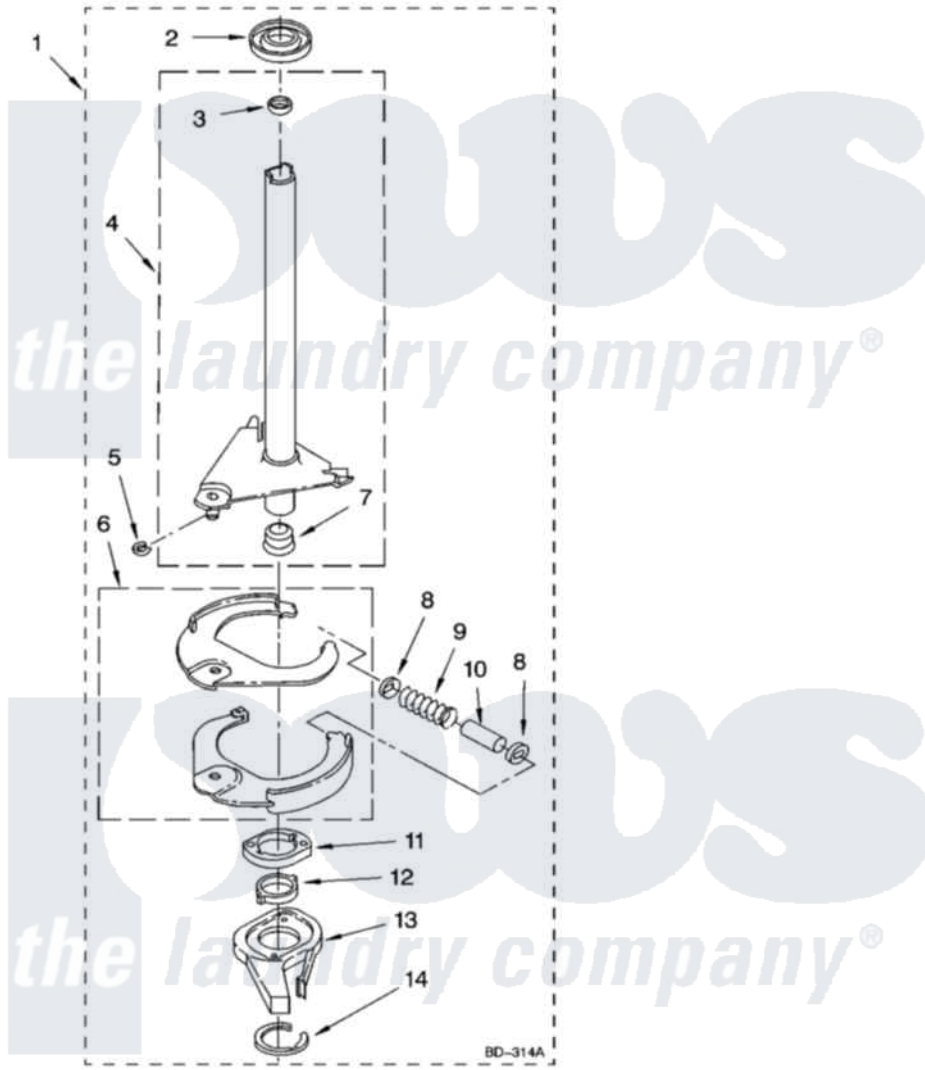

Maytag MET3800TW0 12 - BRAKE AND DRIVE TUBE PARTS

BRAKE AND DRIVE TUBE PARTS

For Models: MET3800TW0
(Designer White)

IMPORTANT: All Part Numbers Listed Are Whirlpool Numbers. Source Parts Through Whirlpool.

18

W10128966

Maytag [Residential Maytag MET3800TW0 Washer/Dryer Parts](#) Parts Diagram 12 - BRAKE AND DRIVE TUBE PARTS

[Click on the part number to view part](#)

Item	Original Part Number	Replaced By	Status	Part Description
1	388951	285792		Basketdrive
2	62658			Ring, Thrust
3	356427			Seal, Spin Pinion
4	64027	64208		Tube-Spin
5	64035	W10083190		Ring, Retaining
6	64232	285438		Shoe-Brake
7	62703	8546462		"T" Bearing, Spin Tube
8	3353956	285658		Sleeve
9	62647		Not Available	Spring, Brake
10	3355360	285658		Sleeve
11	661516	8546461		Cam, Brake Release
12	63022			Sleeve, Cam
13	64194	285790		Lining
14	90368	W10083200		Ring, Retaining
"			Not Available	
"	285208			Lubricant